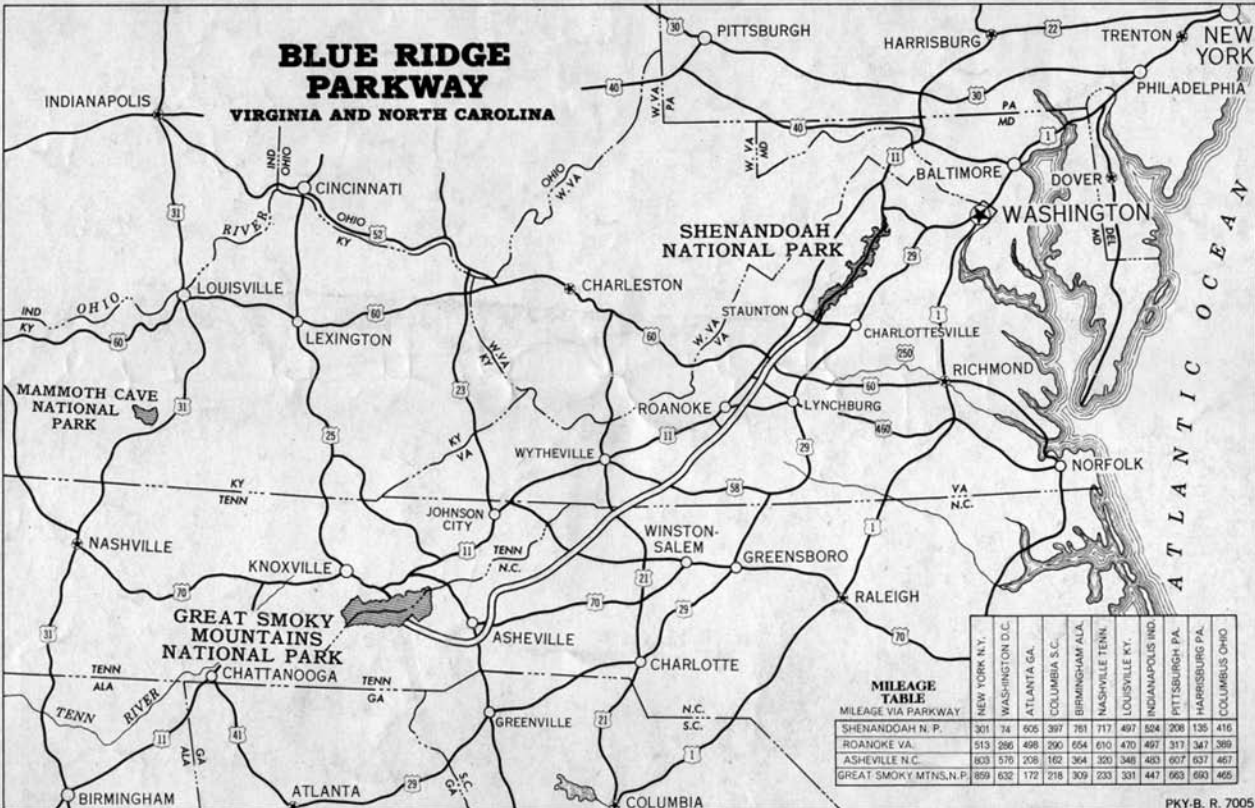

BLUE RIDGE PARKWAY

VIRGINIA AND NORTH CAROLINA

MILEAGE TABLE

MILEAGE VIA PARKWAY