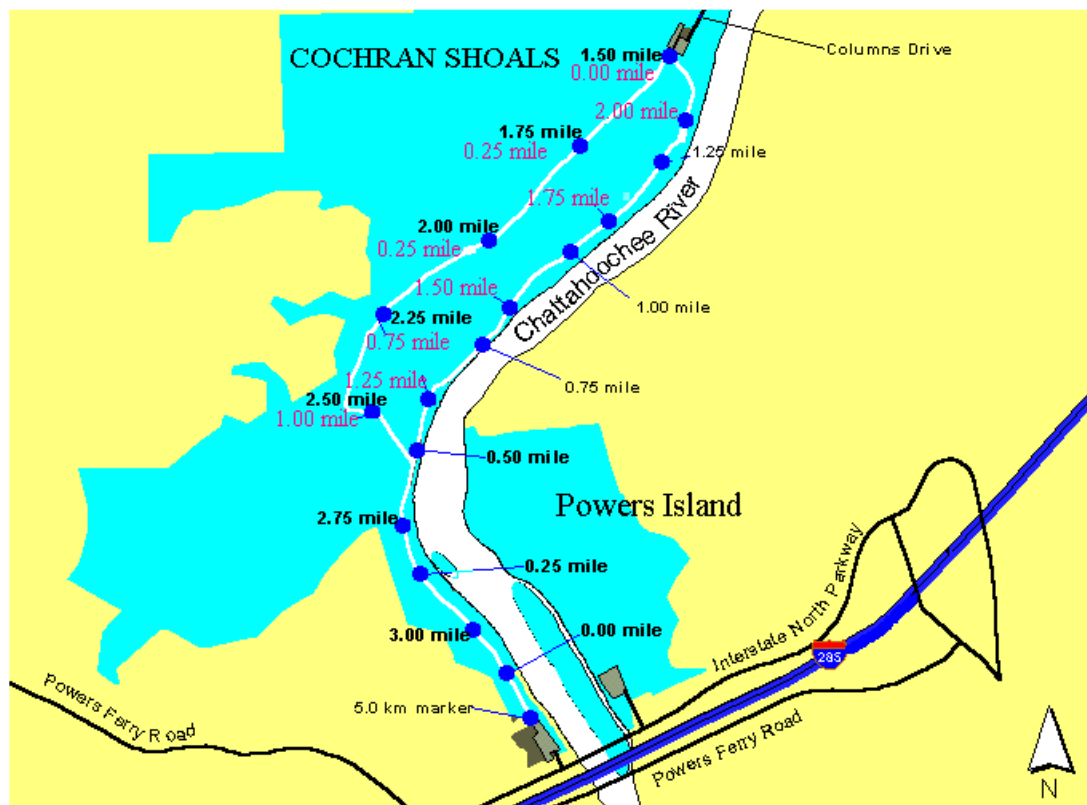

Cochran Shoals Trail Distance Marker Locations

- Distance Markers
- Park Boundary

Marker Descriptions

White Numbers - distance beginning at Interstate North Parkway Entrance

Yellow Numbers - distance beginning at Columns Drive Entrance

5.0 km marker - distance beginning & ending at Interstate North Parkway entrance