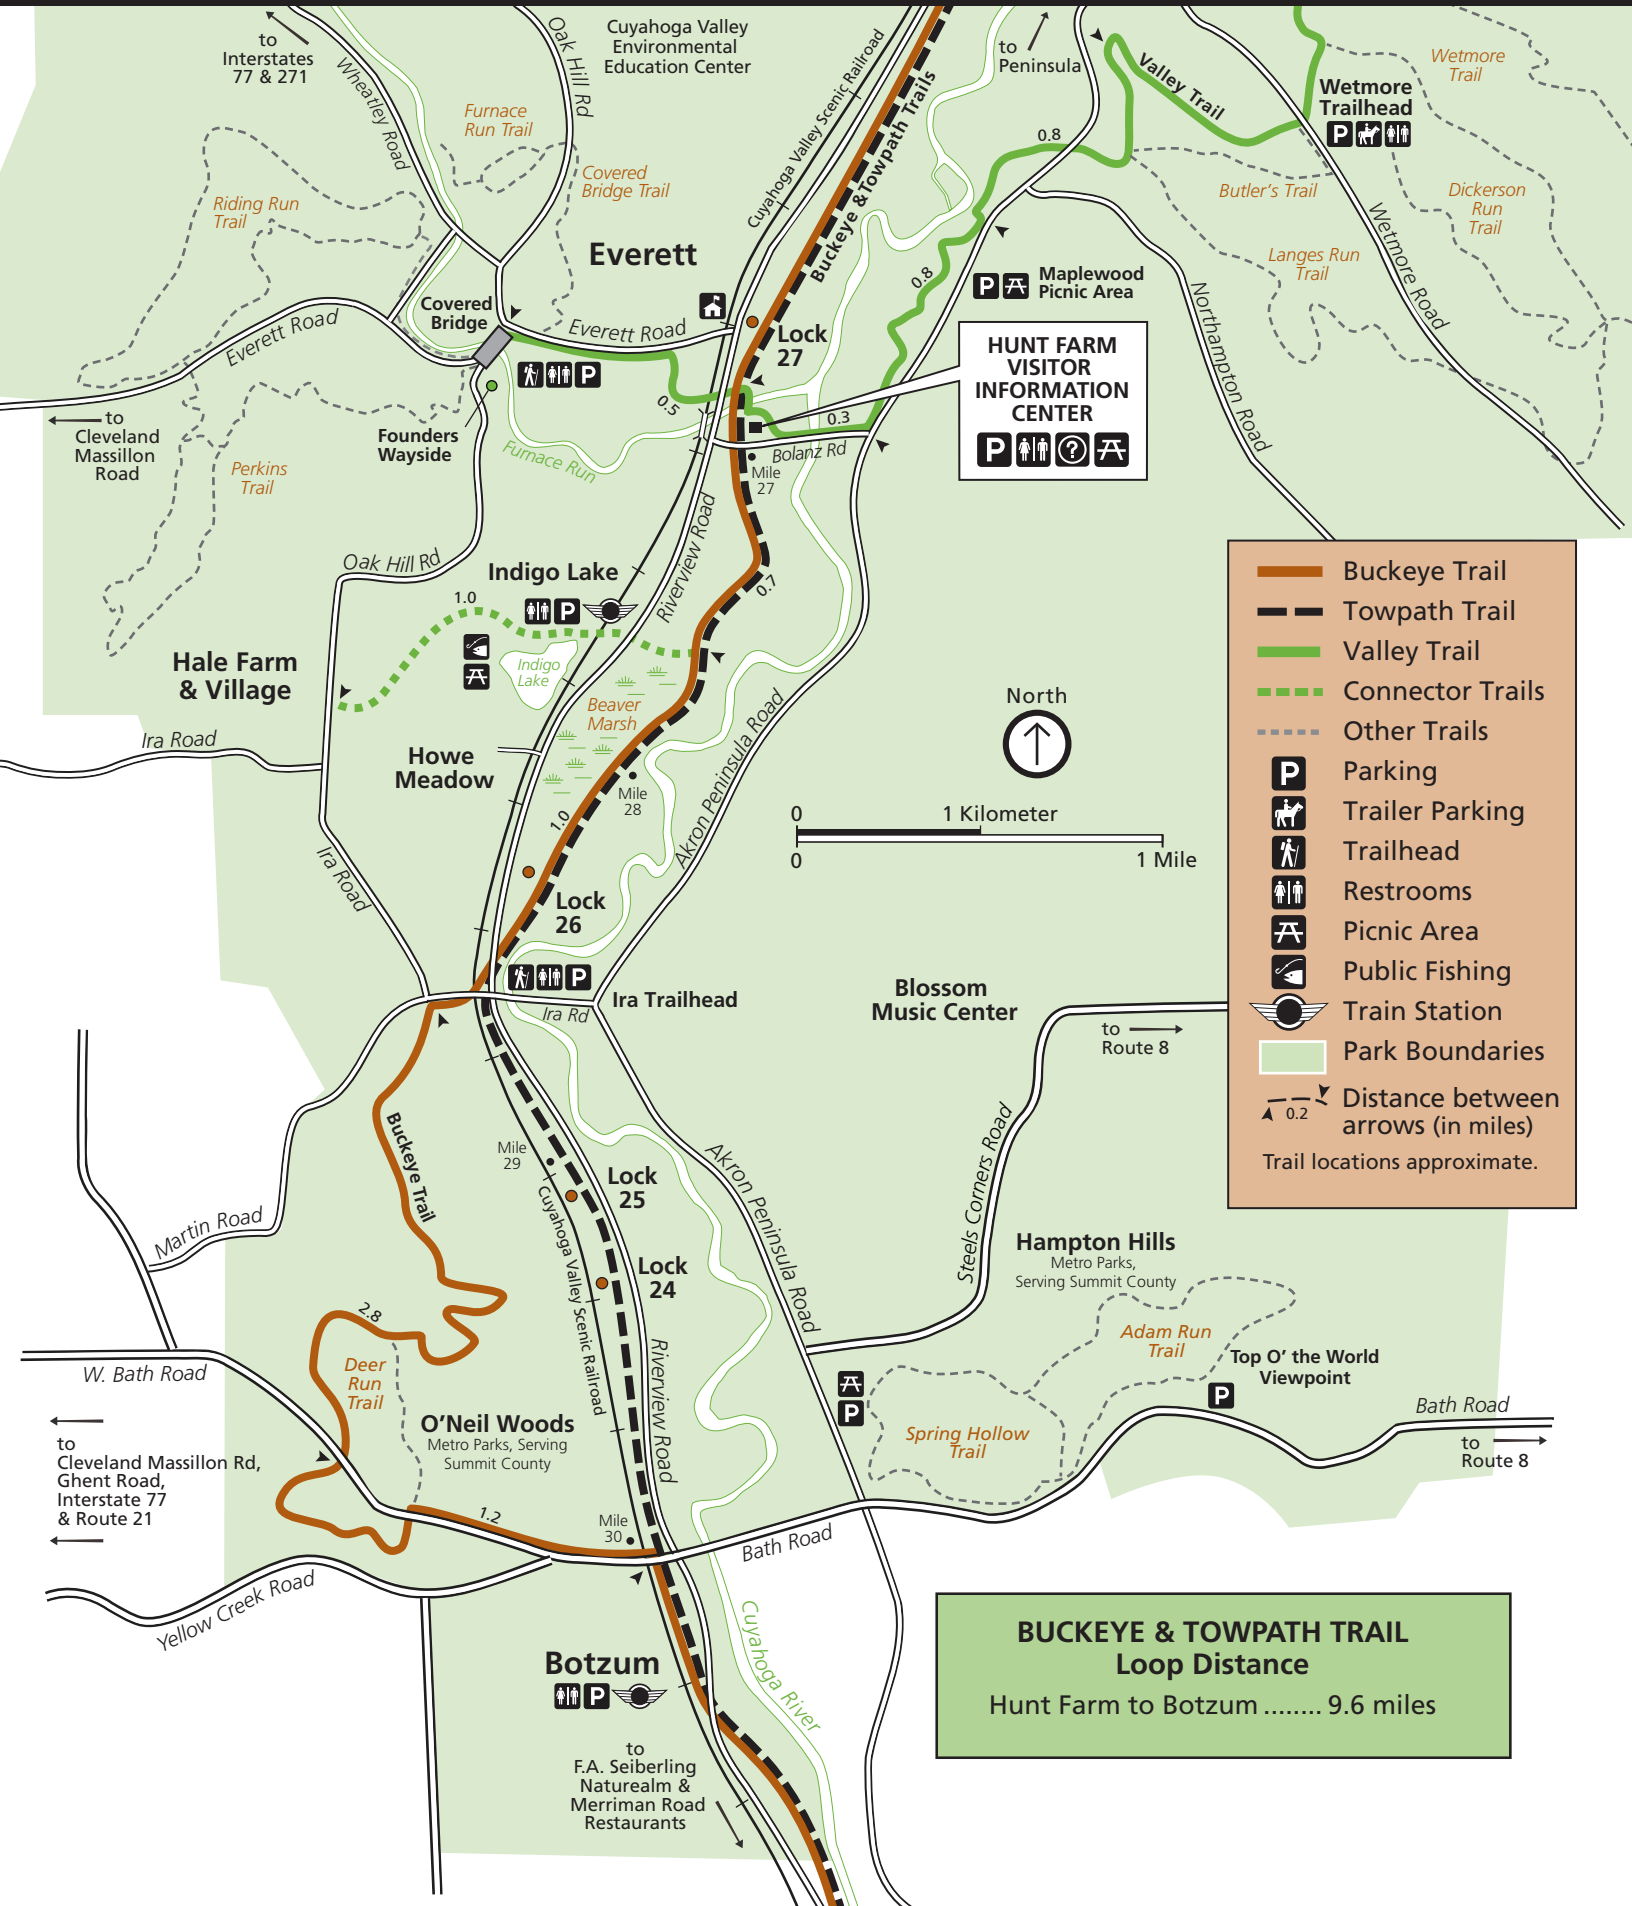

Hunt Farm Area

National Park Service
U.S. Department of the Interior
Cuyahoga Valley National Park

	Buckeye Trail
	Towpath Trail
	Valley Trail
	Connector Trails
	Other Trails
	Parking
	Trailer Parking
	Trailhead
	Restrooms
	Picnic Area
	Public Fishing
	Train Station
	Park Boundaries
	Distance between arrows (in miles)

Trail locations approximate.

BUCKEYE & TOWPATH TRAIL Loop Distance
Hunt Farm to Botzum 9.6 miles