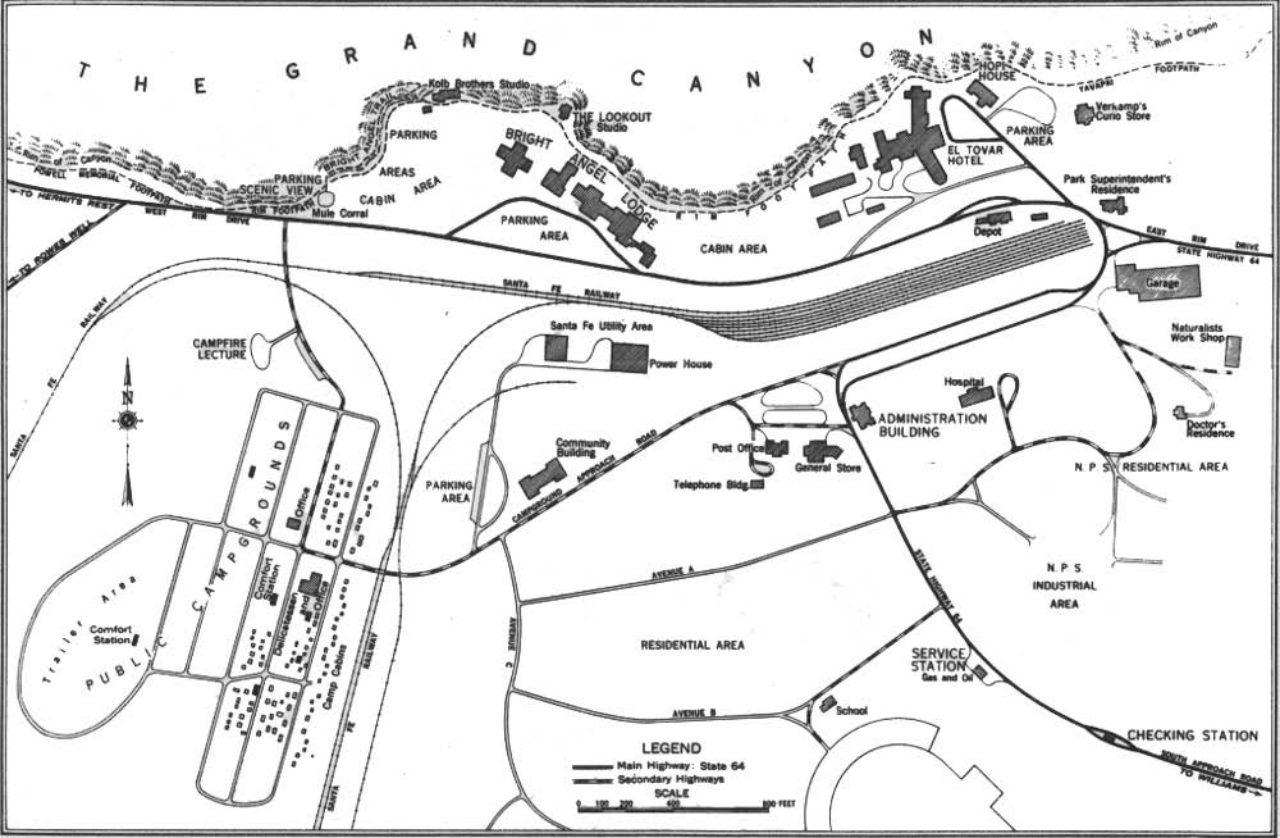

T H E G R A N D C A N Y O N

LEGEND
 — Main Highway: State 64
 - - - Secondary Highways
SCALE
 0 100 200 400 600 FEET