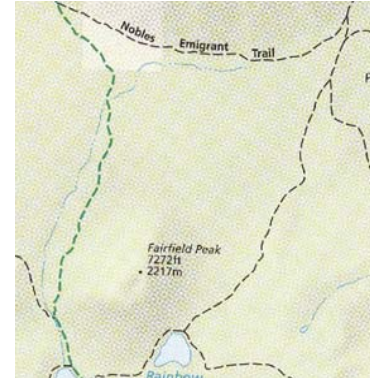

LASSEN VOLCANIC NATIONAL PARK TRAIL HEAD AND SITE DISTANCES

Trail Head Or * Site Distance	Butte Lake	Bumpass Hell T.H.	Juniper Lake	King's Picnic Area	King's Creek Falls	Mill Creek Falls*	PCT North	PCT South	Summit Lake	Terrace Lake	Warner Valley Camp
Badger Flat*	6.8		10.6		12.4		2	16.3	6.5	10.7	11.4
Bench Lake*	15.1		10.1		2.1		13.5	6.3	5	9.2	2.5
Bumpass Hell*		1.5		2.5		3.9					
Cinder Cone*	2.2		8		14.1		6.5	15.5	8.2	12.4	11.7
Cold Boiling Lake*		3.2		.7		2.2					
Corral Meadow*	12		7		4		11.5	5.8	2.9	7.1	2
Crumbaugh Lake*		3.7		1.2		1.7					
Devil's Kitchen*	16.3		11.3		6.9		15.8	5.1	7.2	11.4	2.2
Hat Lake	12.8		17.5		18.4		4	22.3	12.5	3	17.4
Horseshoe Lake*	9.8		2		9		11.5	10.8	6.9	11.2	7
Jakey Lake*	10		3.1		13.3		14	15.1	11.2	15.4	11.3
Juniper Lake*	9.8				11		13.5	12.8	8.9	13.1	9
Kings Creek Falls	16		11				14.4	8.4	5.9	10.1	4.6
Kings Picnic Area		3.9				2.9					
Little Willow*	17.6		12.6		8.2		18.7	.2	8.5	12.7	3.6
Mill Creek Falls*		5.4		2.9							
PCT North	8.8		13.5		14.4			18.9	8.5	12.7	14
PCT South	17.8		12.8		8.4		18.9		8.7	12.9	3.8
Rainbow Lake*	5.8		7		10.2		8.3	12	4.7	8.9	8.2
Snag Lake*	4.8		3.3		12		8	14	6.7	10.9	10
Summit Lake	10.5		8.9		5.9		8.5	8.7		4.2	4.9
SW Camp		7.4		4.9		2					
Terrace Lake	14.7		13.1		10.1		12.7	12.9	4.2		9.1
Twin Lakes*	7.3		5.7		8.7		7.8	10.5	3.2	7.4	6.7
Twin Meadows*		5.7		3.2		4.7					
Warner Valley	14		9		4.6		14	3.8	4.9	9.1	
Widow Lake*	4		9.1		17.7		12.3	20.5	13.4	17.6	16.7

*DISTANCES TO SITES. ALL OTHER DISTANCES FROM TRAILHEAD
Most direct route distances for multiple routes

LASSEN VOLCANIC NATIONAL PARK LOOP TRAIL DESCRIPTIVE MAPS

Bench Lake 4.3

Corral Meadow 7.5

Grassy Creek 6

Indian Lake 7

Cluster Lake 10

Fairfield Peak 9.3

Grassy Swale

Hidden Lake 10

Distances do not include from trail head to loop

LASSEN VOLCANIC NATIONAL PARK LOOP TRAIL DESCRIPTIVE MAPS

Mt. Harkness 6.5