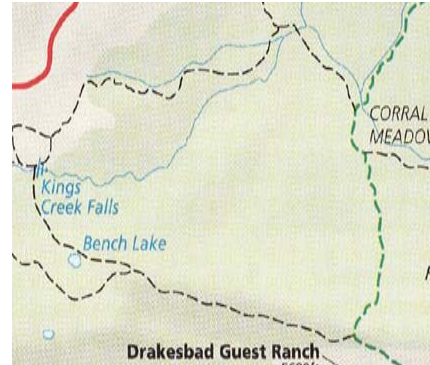

LASSEN VOLCANIC NATIONAL PARK TRAIL HEAD AND SITE DISTANCES

Trail Head Or * Site Distance	Butte Lake	Bumpass Hell T.H.	Juniper Lake	King's Picnic Area	King's Creek Falls	Mill Creek Falls*	PCT North	PCT South	Summit Lake	Terrace Lake	Warner Valley Camp
Badger Flat*	6.8		10.6		12.4		2	16.3	6.5	10.7	11.4
Bench Lake*	15.1		10.1		2.1		13.5	6.3	5	9.2	2.5
Bumpass Hell*		1.5		2.5		3.9					
Cinder Cone*	2.2		8		14.1		6.5	15.5	8.2	12.4	11.7
Cold Boiling Lake*		3.2		.7		2.2					
Corral Meadow*	12		7		4		11.5	5.8	2.9	7.1	2
Crumbaugh Lake*		3.7		1.2		1.7					
Devil's Kitchen*	16.3		11.3		6.9		15.8	5.1	7.2	11.4	2.2
Hat Lake	12.8		17.5		18.4		4	22.3	12.5	3	17.4
Horseshoe Lake*	9.8		2		9		11.5	10.8	6.9	11.2	7
Jakey Lake*	10		3.1		13.3		14	15.1	11.2	15.4	11.3
Juniper Lake*	9.8				11		13.5	12.8	8.9	13.1	9
Kings Creek Falls	16		11				14.4	8.4	5.9	10.1	4.6
Kings Picnic Area		3.9				2.9					
Little Willow*	17.6		12.6		8.2		18.7	.2	8.5	12.7	3.6
Mill Creek Falls*		5.4		2.9							
PCT North	8.8		13.5		14.4			18.9	8.5	12.7	14
PCT South	17.8		12.8		8.4		18.9		8.7	12.9	3.8
Rainbow Lake*	5.8		7		10.2		8.3	12	4.7	8.9	8.2
Snag Lake*	4.8		3.3		12		8	14	6.7	10.9	10
Summit Lake	10.5		8.9		5.9		8.5	8.7		4.2	4.9
SW Camp		7.4		4.9		2					
Terrace Lake	14.7		13.1		10.1		12.7	12.9	4.2		9.1
Twin Lakes*	7.3		5.7		8.7		7.8	10.5	3.2	7.4	6.7
Twin Meadows*		5.7		3.2		4.7					
Warner Valley	14		9		4.6		14	3.8	4.9	9.1	
Widow Lake*	4		9.1		17.7		12.3	20.5	13.4	17.6	16.7

*DISTANCES TO SITES. ALL OTHER DISTANCES FROM TRAILHEAD
Most direct route distances for multiple routes

LASSEN VOLCANIC NATIONAL PARK LOOP TRAIL DESCRIPTIVE MAPS

Bench Lake 4.3

Corral Meadow 7.5

Grassy Creek 6

Rainbow/Snag Lake 9.5

Soap Lake 10

Painted dunes 13

Saddle Mountain 15

Teal Lake 16.3

Distances do not include from trail head to loop