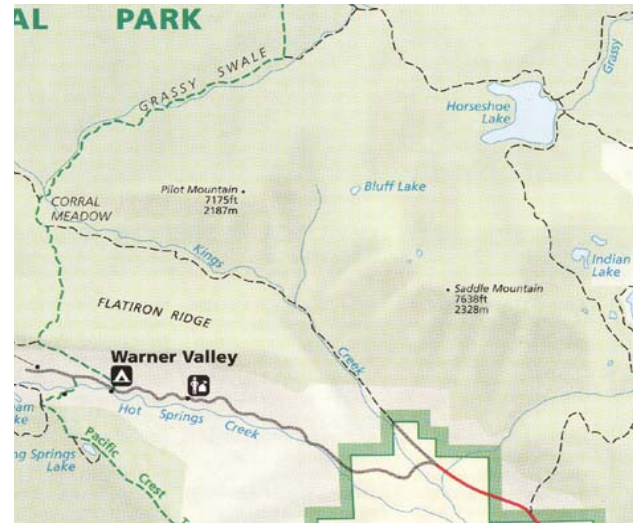

Indian Lake 7

Cluster Lake 10

Fairfield Peak 9.3

Grassy Swale

Hidden Lake 10

Distances do not include from trail head to loop

LASSEN VOLCANIC NATIONAL PARK LOOP TRAIL DESCRIPTIVE MAPS

Mt. Harkness 6.5

Rainbow/Snag Lake 9.5

Soap Lake 10

Painted dunes 13

Saddle Mountain 15

Teal Lake 16.3

Distances do not include from trail head to loop