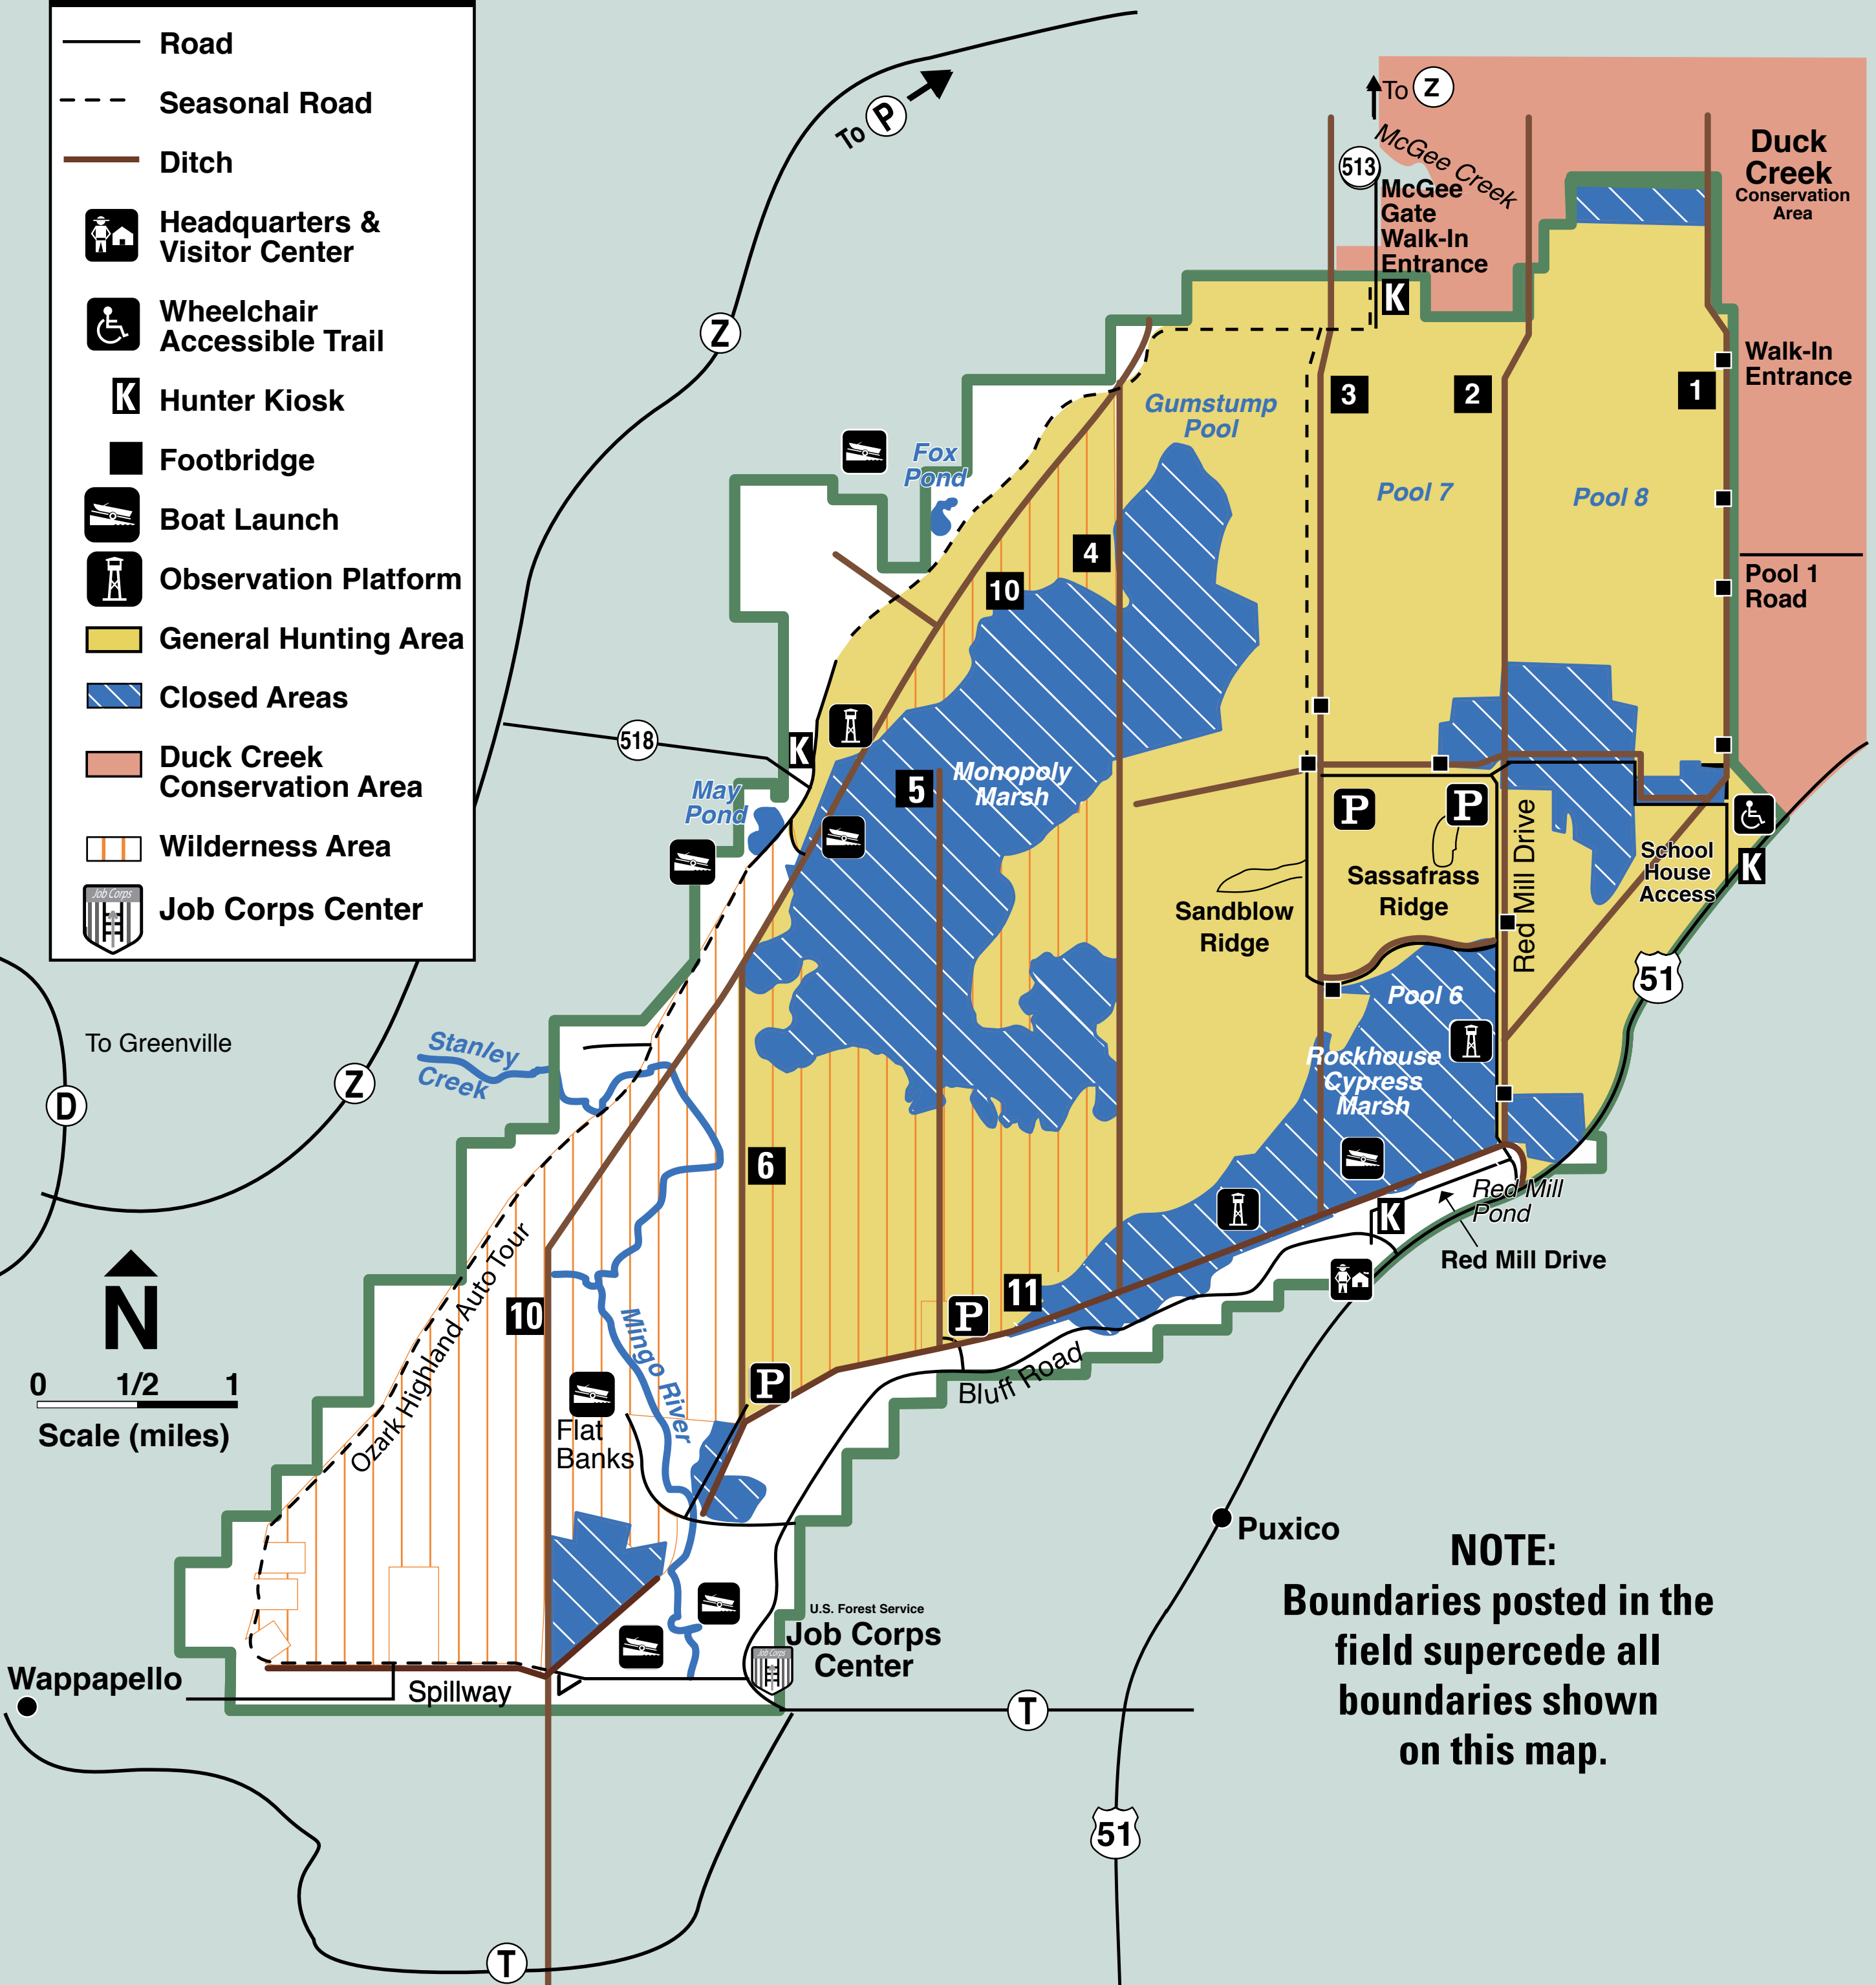

LEGEND

- Road
- Seasonal Road
- Ditch
- Headquarters & Visitor Center
- Wheelchair Accessible Trail
- Hunter Kiosk
- Footbridge
- Boat Launch
- Observation Platform
- General Hunting Area
- Closed Areas
- Duck Creek Conservation Area
- Wilderness Area
- Job Corps Center

Rely on Signs, Not the Map
 To avoid trespass on private property, know the meaning of these signs and area regulations. Authorized activities on refuge land include hunting, fishing, hiking, wildlife observation, canoeing, nature photography, environmental education and interpretation.

Refuge Boundary
 These signs mark the boundary of the refuge. It is important to understand they DO NOT prohibit access, only unauthorized uses.

NATIONAL WILDLIFE REFUGE

UNAUTHORIZED ENTRY PROHIBITED

U.S. DEPARTMENT OF THE INTERIOR
FISH AND WILDLIFE SERVICE

Sanctuary Area
 This area is off limits to the public unless otherwise specified.

AREA BEYOND THIS SIGN CLOSED

All public entry prohibited

Vehicles Prohibited

NO VEHICLES BEYOND THIS POINT