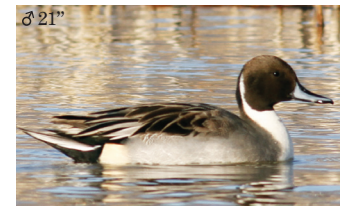

## Waterfowl

♂ Male Plumage  
♀ Female Plumage  
35" Bird Length

Tundra Swan  
*Cygnus columbianus*

Canada Goose  
*Branta canadensis*

Mallard  
*Anas platyrhynchos*

Northern Pintail  
*Anas acuta*

Northern Shoveler  
*Anas clypeata*