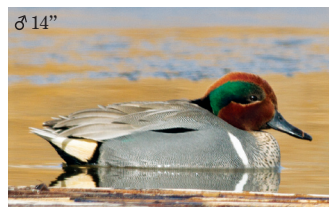

Green-winged Teal
Anas crecca