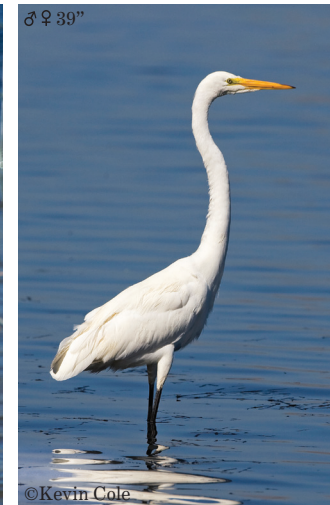

Great Egret
Ardea alba