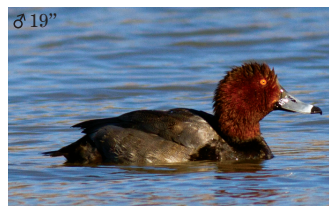

Redhead
Aythya americana