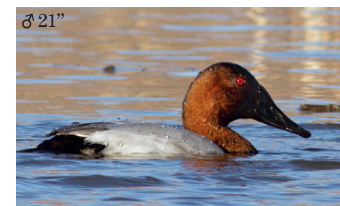

Canvasback
Aythya valisineria