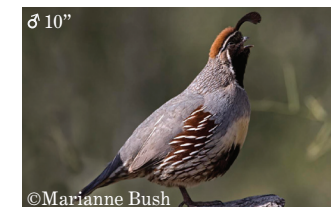

♂ 6"

Vermillion Flycatcher  
*Pyrocephalus rubinus*

♂ ♀ 8.75"

Brown-crested Flycatcher  
*Myiarchus tyrannulus*

♂ ♀ 8.75"

Western Kingbird  
*Tyrannus verticalis*

♂ ♀ 5"

T. Koerner/USFWS

Clark's Grebe  
*Aechmophorus clarkia*

American White Pelican  
*Pelecanus erythrorhynchos*

Double-crested Cormorant  
*Phalacrocorax auritus*

American Coot  
*Fulica americana*

## Raptors & Misc.

Northern Harrier  
*Circus cyaneus*

Red-tailed Hawk  
*Buteo jamaicensis*

American Kestrel  
*Falco sparverius*

Great Horned Owl  
*Bubo virginianus*

White-tailed Kite  
*Elanus leucurus*

Osprey  
*Pandion haliaetus*

Gambel's Quail  
*Callipepla gambelii*

Black-chinned hummingbird  
*Archilochus alexandri*

Greater Roadrunner  
*Geococcyx californianus*

Northern Flicker  
*Colaptes auratus*