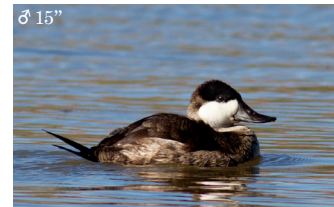

## Waterfowl

♂ Male Plumage  
♀ Female Plumage  
35" Bird Length

Tundra Swan  
*Cygnus columbianus*

Canada Goose  
*Branta canadensis*

Mallard  
*Anas platyrhynchos*

Northern Pintail  
*Anas acuta*

Northern Shoveler  
*Anas clypeata*

## Waterfowl

Ring-necked Duck  
*Aythya collaris*

Bufflehead  
*Bucephala albeola*

Ruddy Duck  
*Oxyura jamaicensis*

Pied-billed Grebe  
*Podilymbus podiceps*

Eared Grebe  
*Podiceps nigricollis*

Western Grebe  
*Aechmophorus occidentalis*

Clark's Grebe  
*Aechmophorus clarkia*

American White Pelican  
*Pelecanus erythrorhynchos*

Double-crested Cormorant  
*Phalacrocorax auritus*

American Coot  
*Fulica americana*