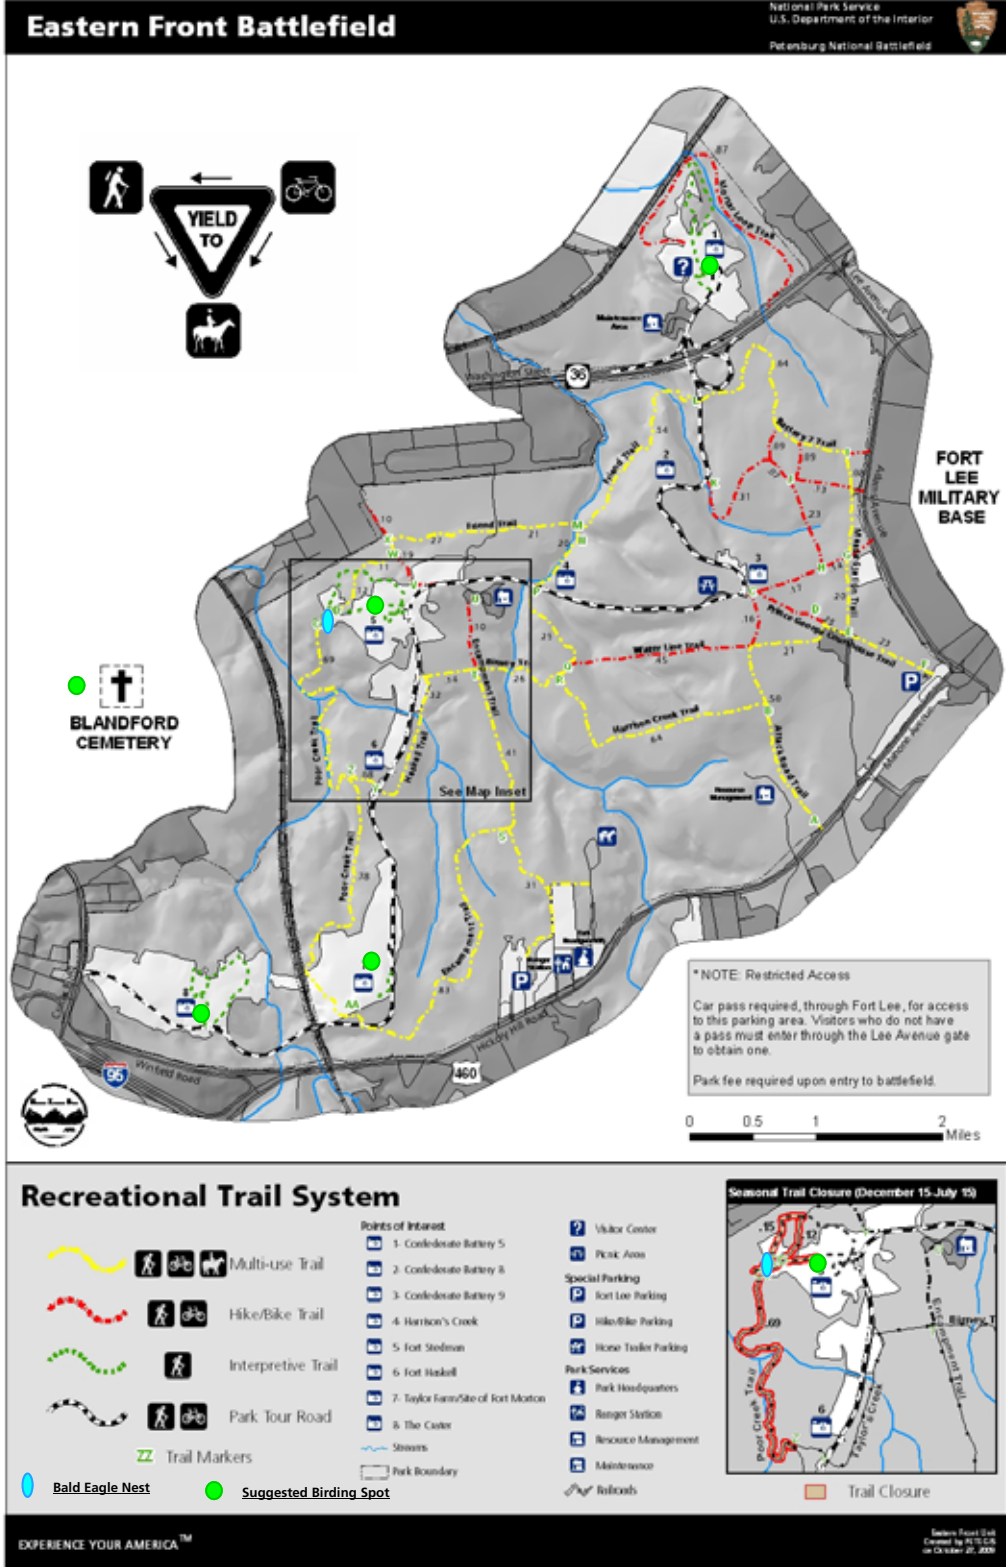

√	COMMON NAME	DETECTED
<b>TANAGERS – SPARROWS - GROSBEAKS</b>		
	Summer Tanager	B
	Scarlet Tanager	B
	Northern Cardinal	R
	Blue Grosbeak	B
	Indigo Bunting	B
	Eastern Towhee	B
	Fox Sparrow	W
	Chipping Sparrow	B
	White-throated Sparrow	W
	Song Sparrow	B
	Indigo Bunting	B
	Dark-eyed Junco	W
<b>SPECIES OF SPECIAL CONCERN</b>		
	Grasshopper Sparrow	
	Savannah Sparrow	
<b>OTHER SPECIES DETECTED:</b>		

Notes:

National Park Service  
U.S. Department of Interior

Petersburg National Battlefield  
Petersburg, VA

Petersburg National Battlefield  
Eastern Front Unit

# Petersburg National Battlefield: Eastern Front Unit

Petersburg National Battlefield's Eastern Front Unit encompasses 1,440 acres of hardwood and pine forests, riparian areas, grasslands, vernal pools, and creeks. Such a wide range of habitat support a diverse array of bird species. So far, over 100 species of birds have been detected in the Eastern Front Unit including bald eagles.

This checklist was developed from inventories conducted in the park in 2003 by scientists from the College of William and Mary and observations by park staff. The abbreviations below indicate when species are most likely to be seen in the park. Space is provided on the left for you to check off the species you observe during your visit.