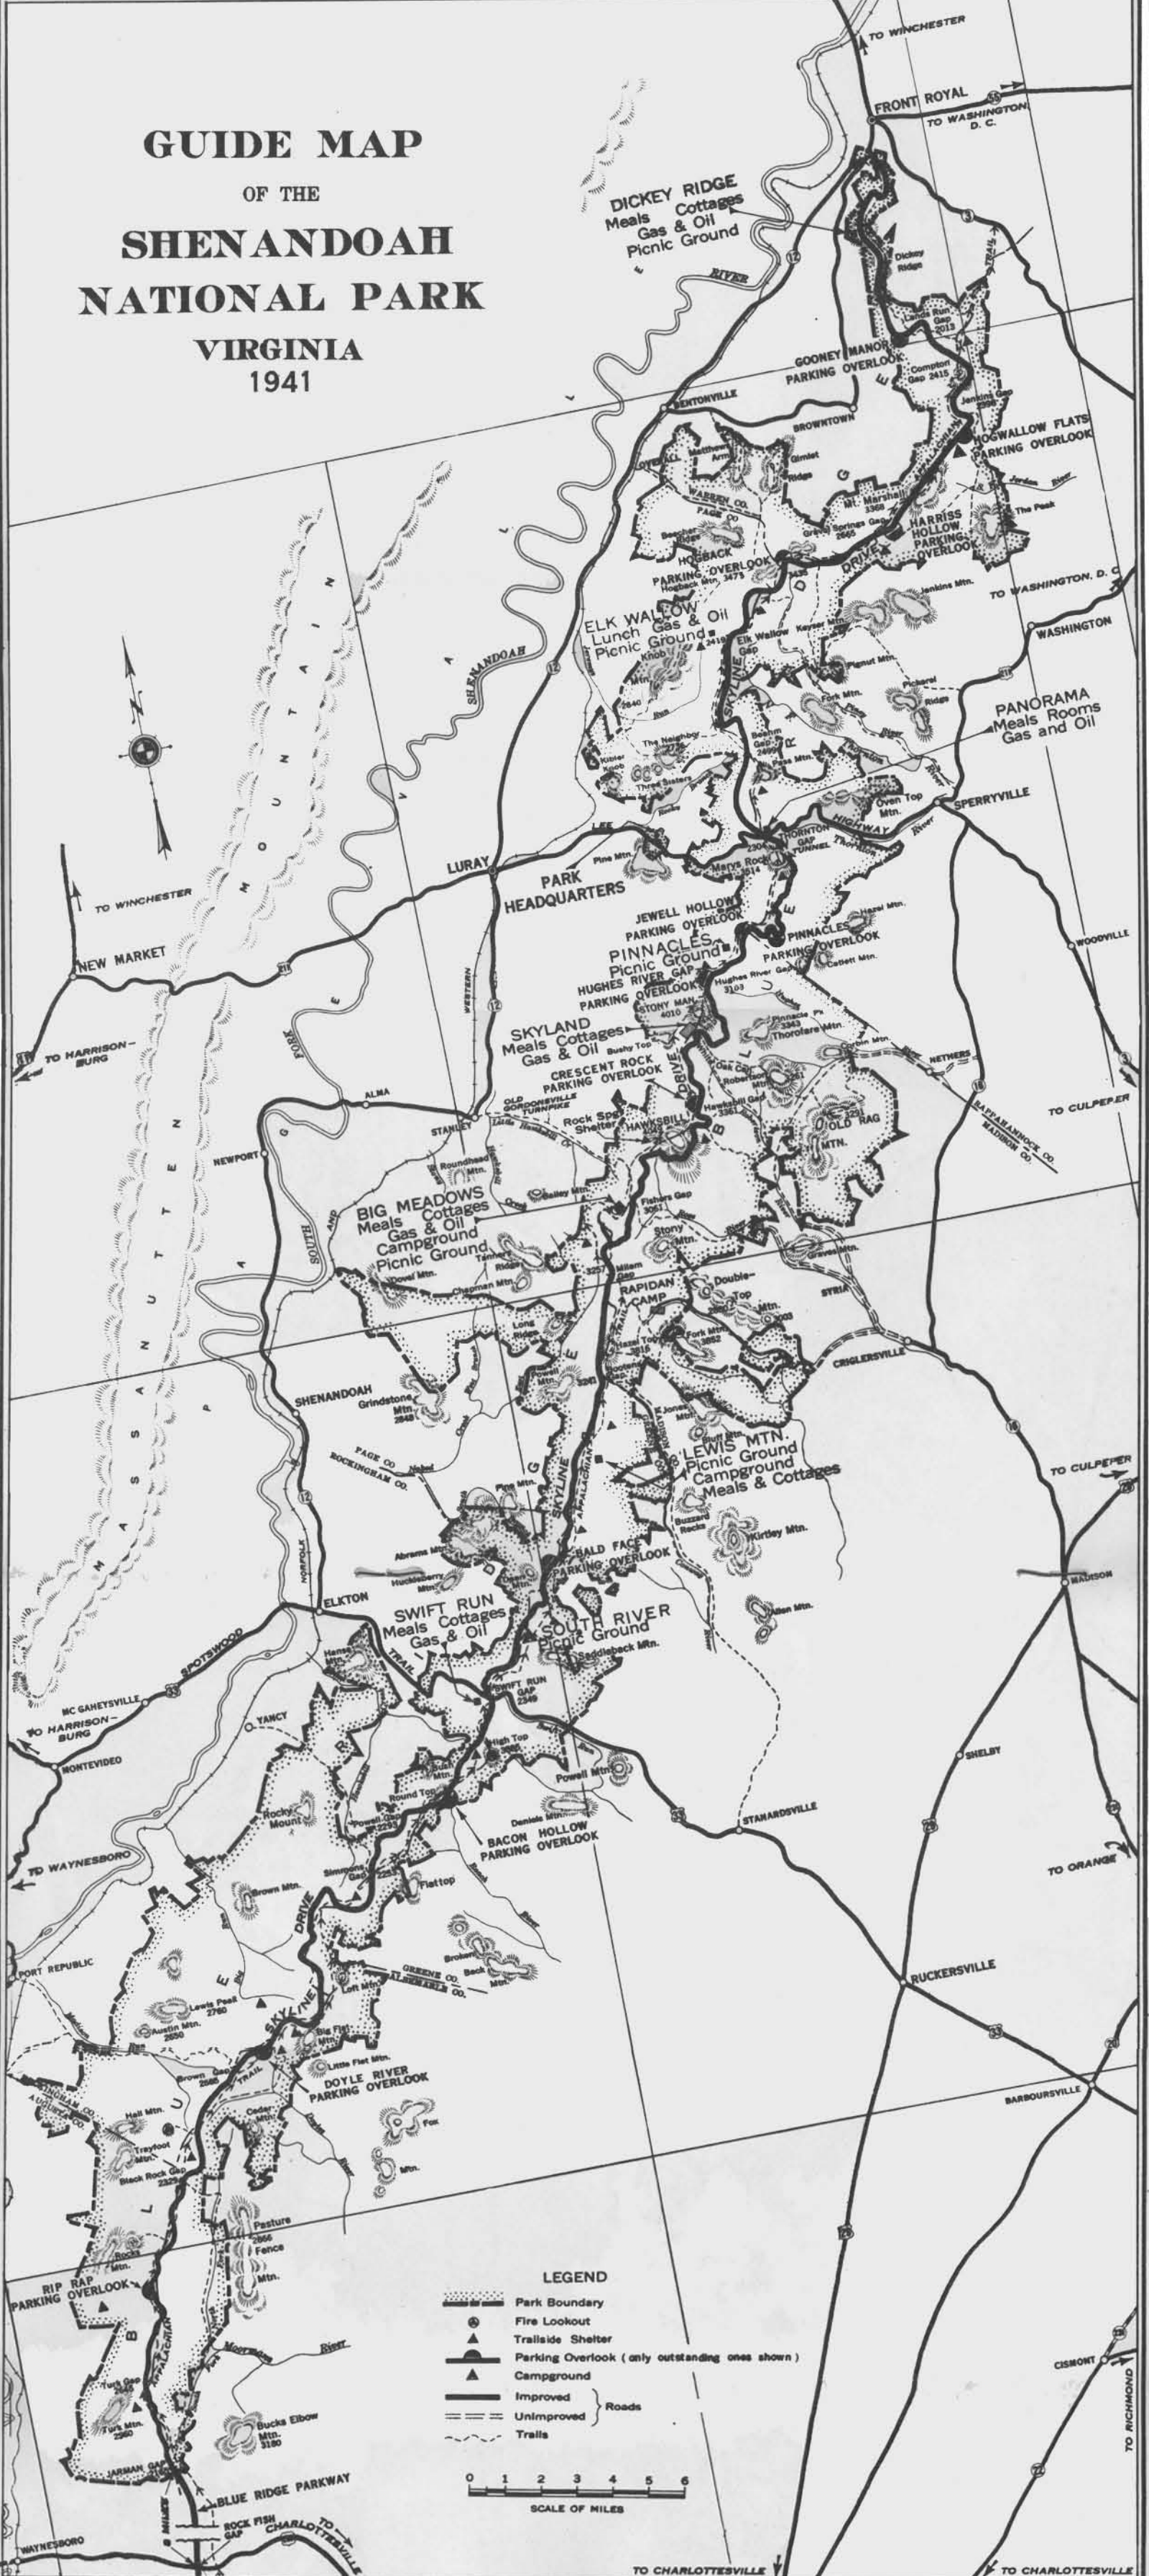

GUIDE MAP

OF THE

SHENANDOAH NATIONAL PARK

VIRGINIA

1941

LEGEND

- Park Boundary
- Fire Lookout
- Trilside Shelter
- Parking Overlook (only outstanding ones shown)
- Campground
- Improved Roads
- Unimproved Roads
- Trails