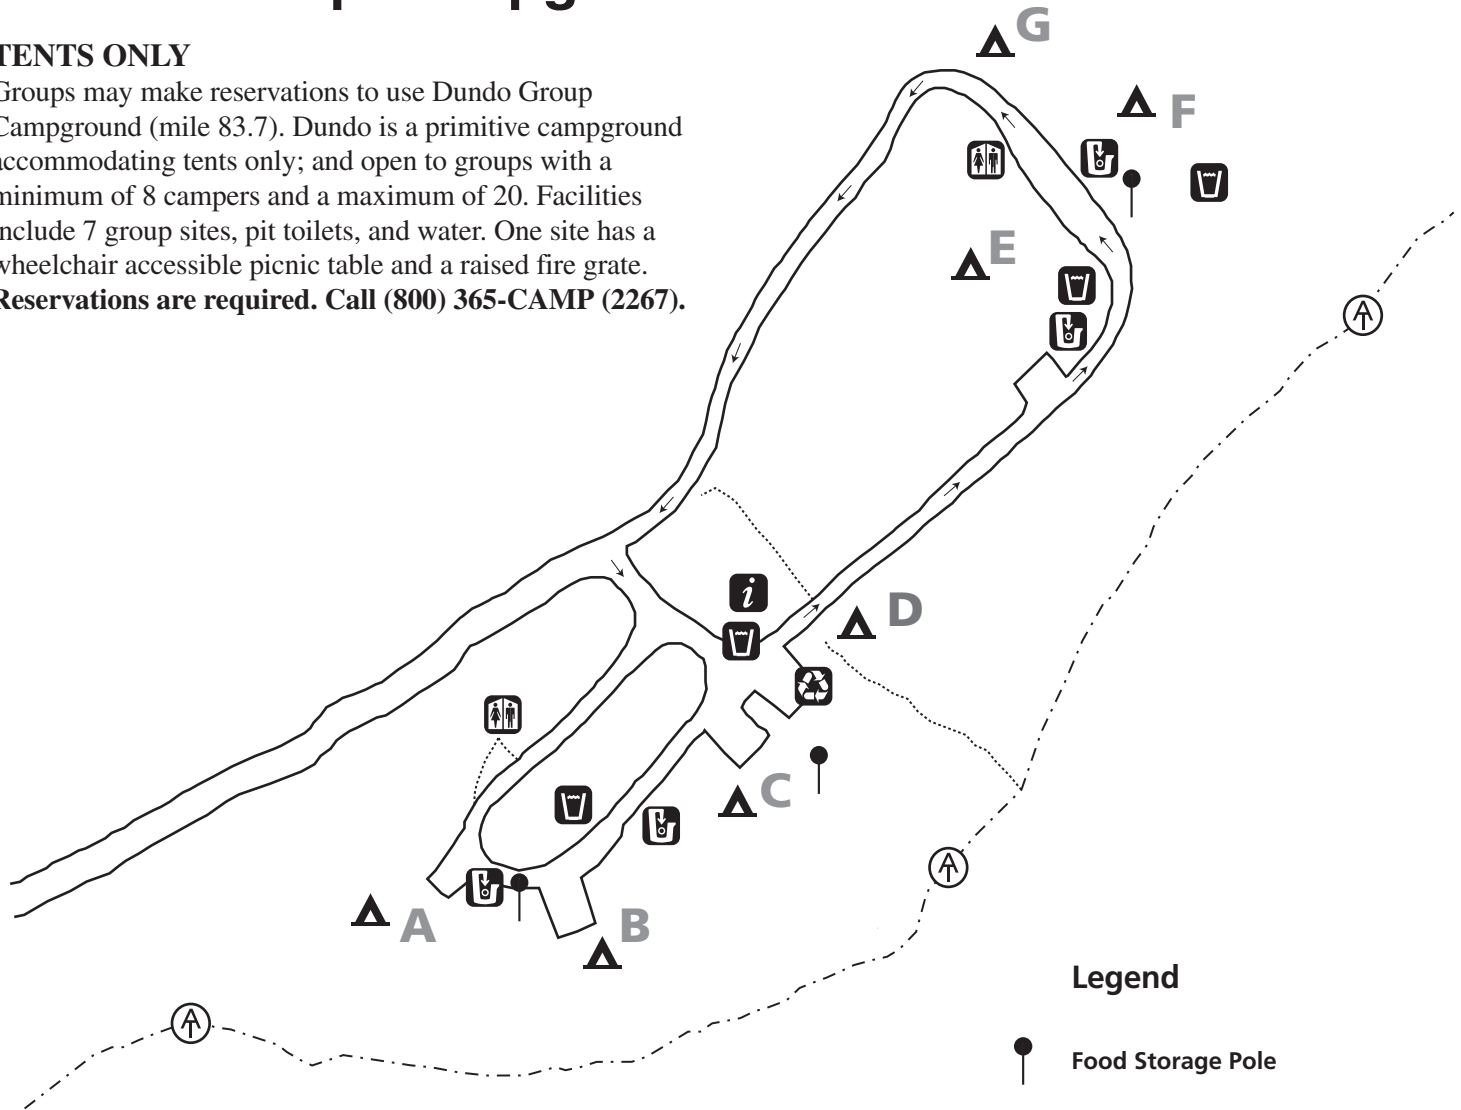

Dundo Group Campground

TENTS ONLY

Groups may make reservations to use Dundo Group Campground (mile 83.7). Dundo is a primitive campground accommodating tents only; and open to groups with a minimum of 8 campers and a maximum of 20. Facilities include 7 group sites, pit toilets, and water. One site has a wheelchair accessible picnic table and a raised fire grate. **Reservations are required. Call (800) 365-CAMP (2267).**

Legend

- Food Storage Pole
- Drinking Water
- Litter Receptacle
- Recycling facility
- Appalachian Trail
- Pit Toilet (double-wide)
- Campsite
- Information