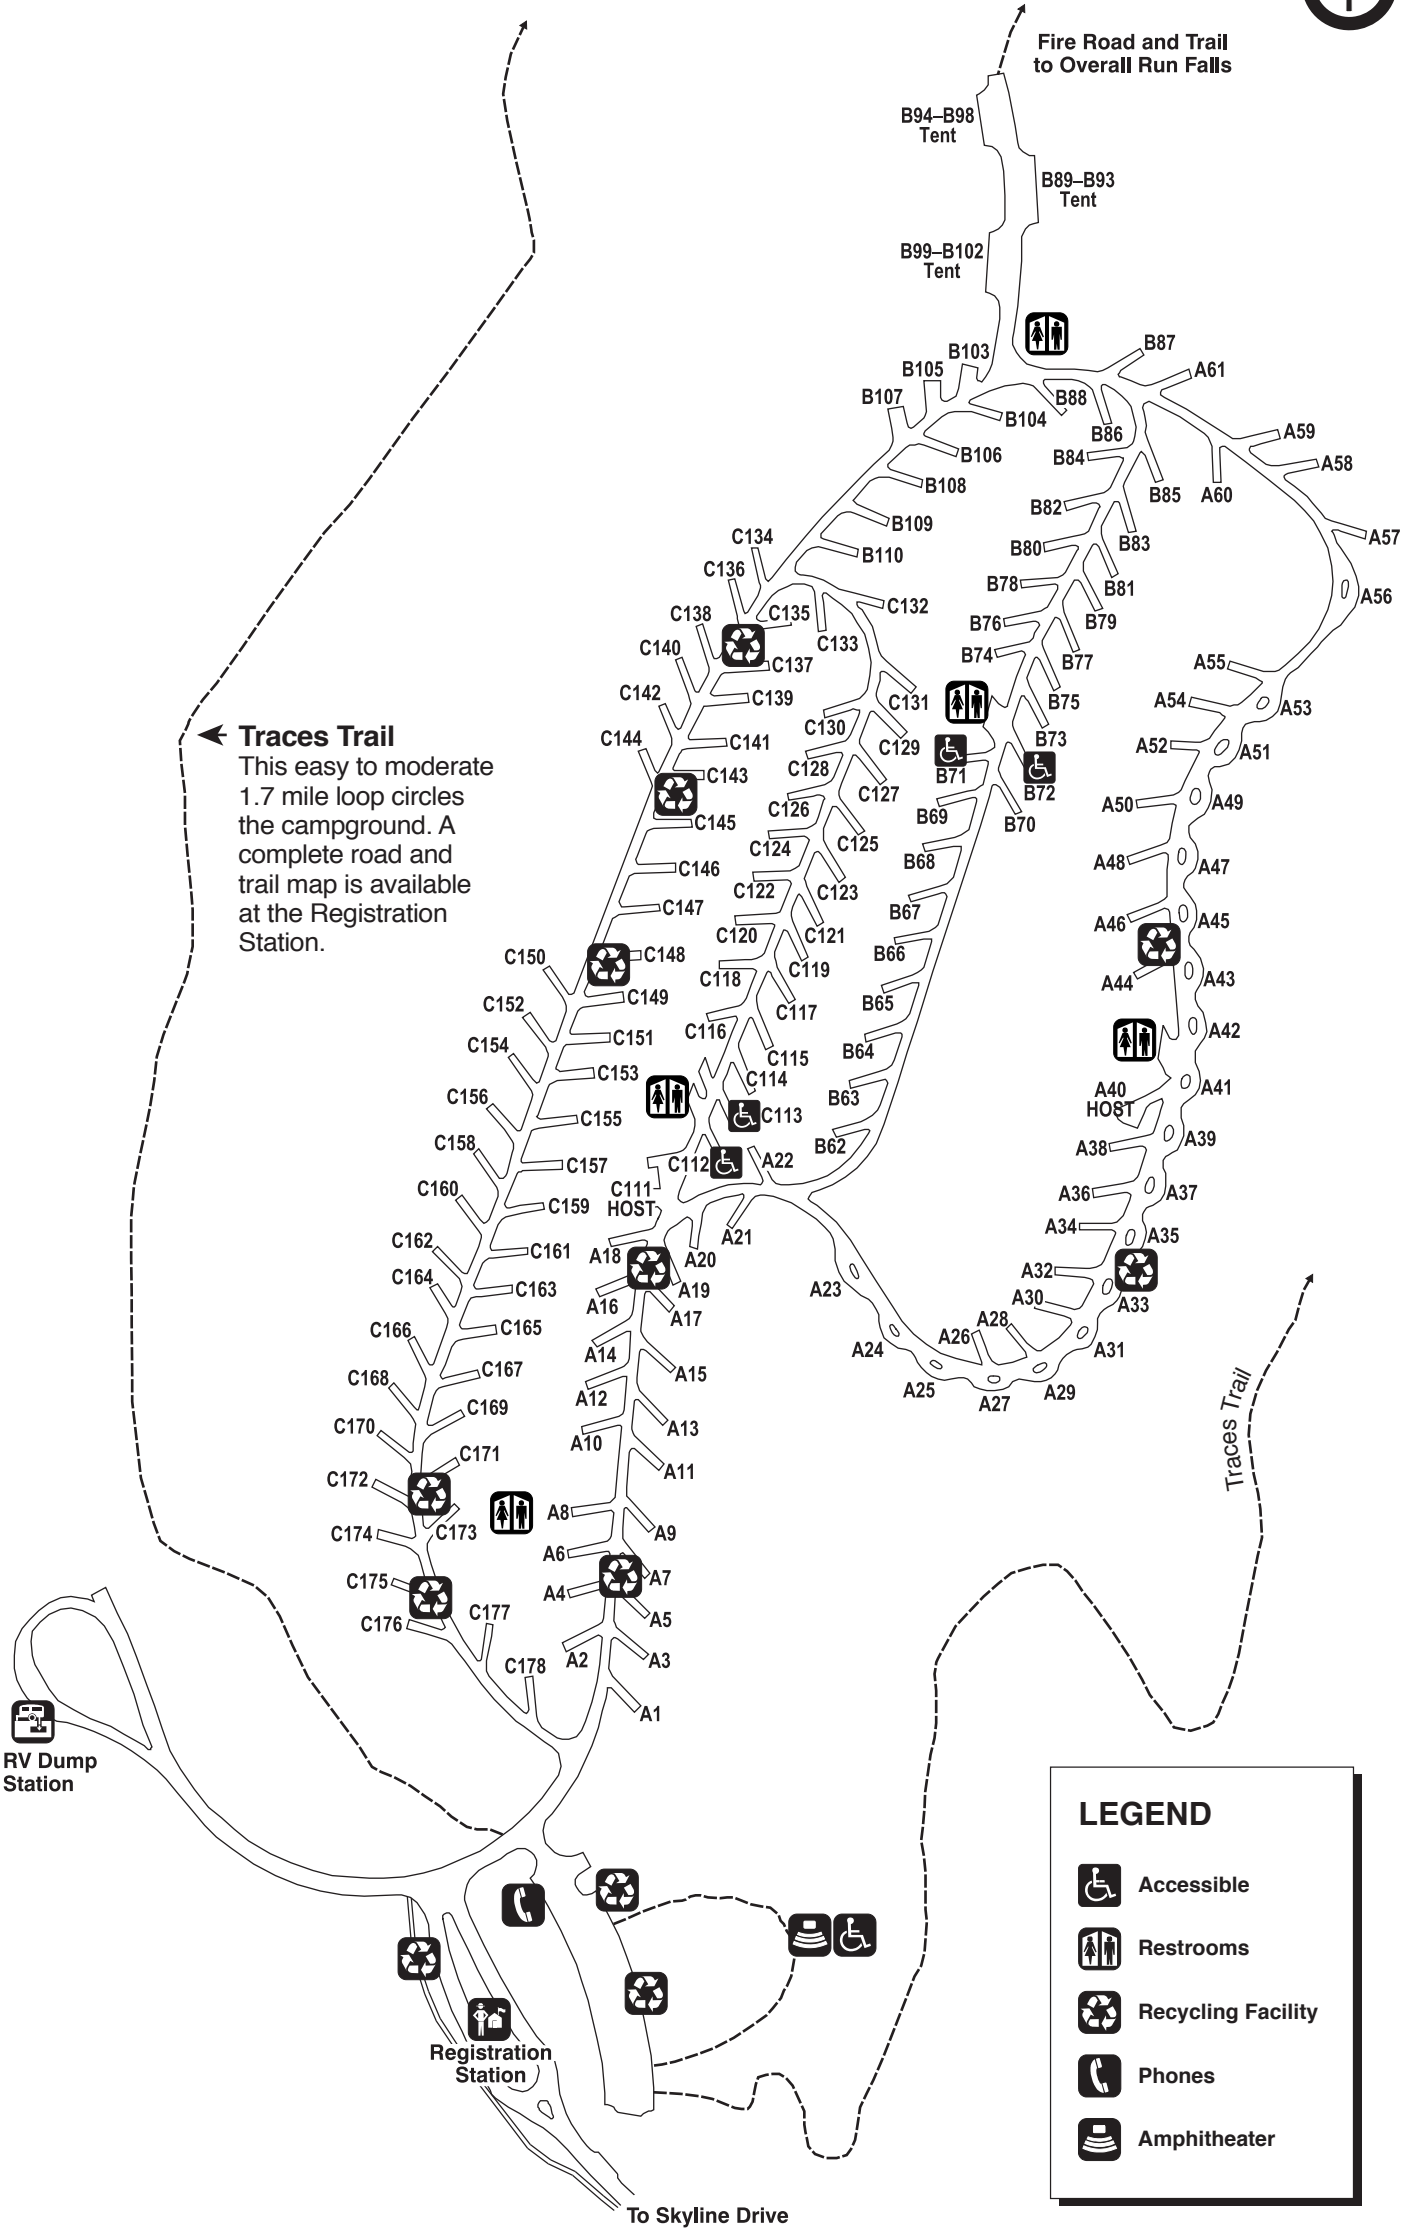

# Mathews Arm Campground

Your campground fees help to maintain this campground and other facilities in Shenandoah National Park.

**User Fee**