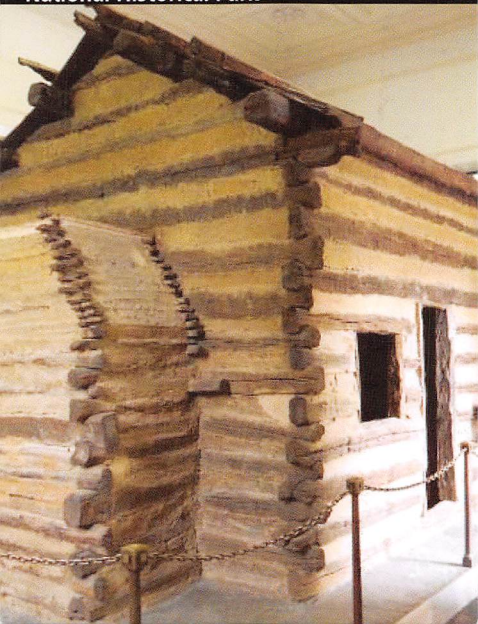

# Abraham Lincoln Birthplace National Historical Park

# Presidents Lincoln and Davis

## Similar Heritage, Opposite Views

Abraham Lincoln and Jefferson Davis were both born in Kentucky in one-room log cabins only 150 miles apart and 8 months different in age. Their opposing viewpoints as adults would lead US President Lincoln to wage war against Confederate President Davis in order to preserve the Union and abolish slavery.