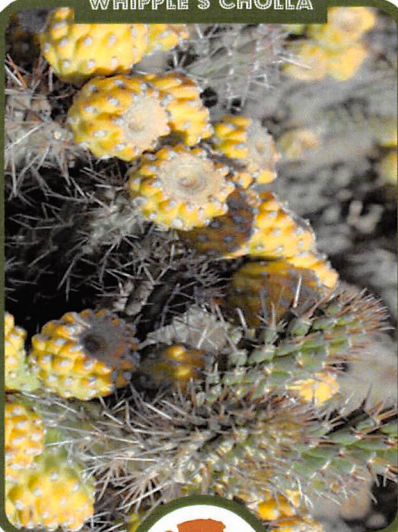

# WHIPPLE'S CHOLLA

FREDONIA

#9-c

Whipple's Cholla is a large-branching shrub-like cactus that is typically 2 to 4 feet in height. The fruit is yellow and it blooms in the spring to early summer. Be very careful around this plant as the spines are very sharp.