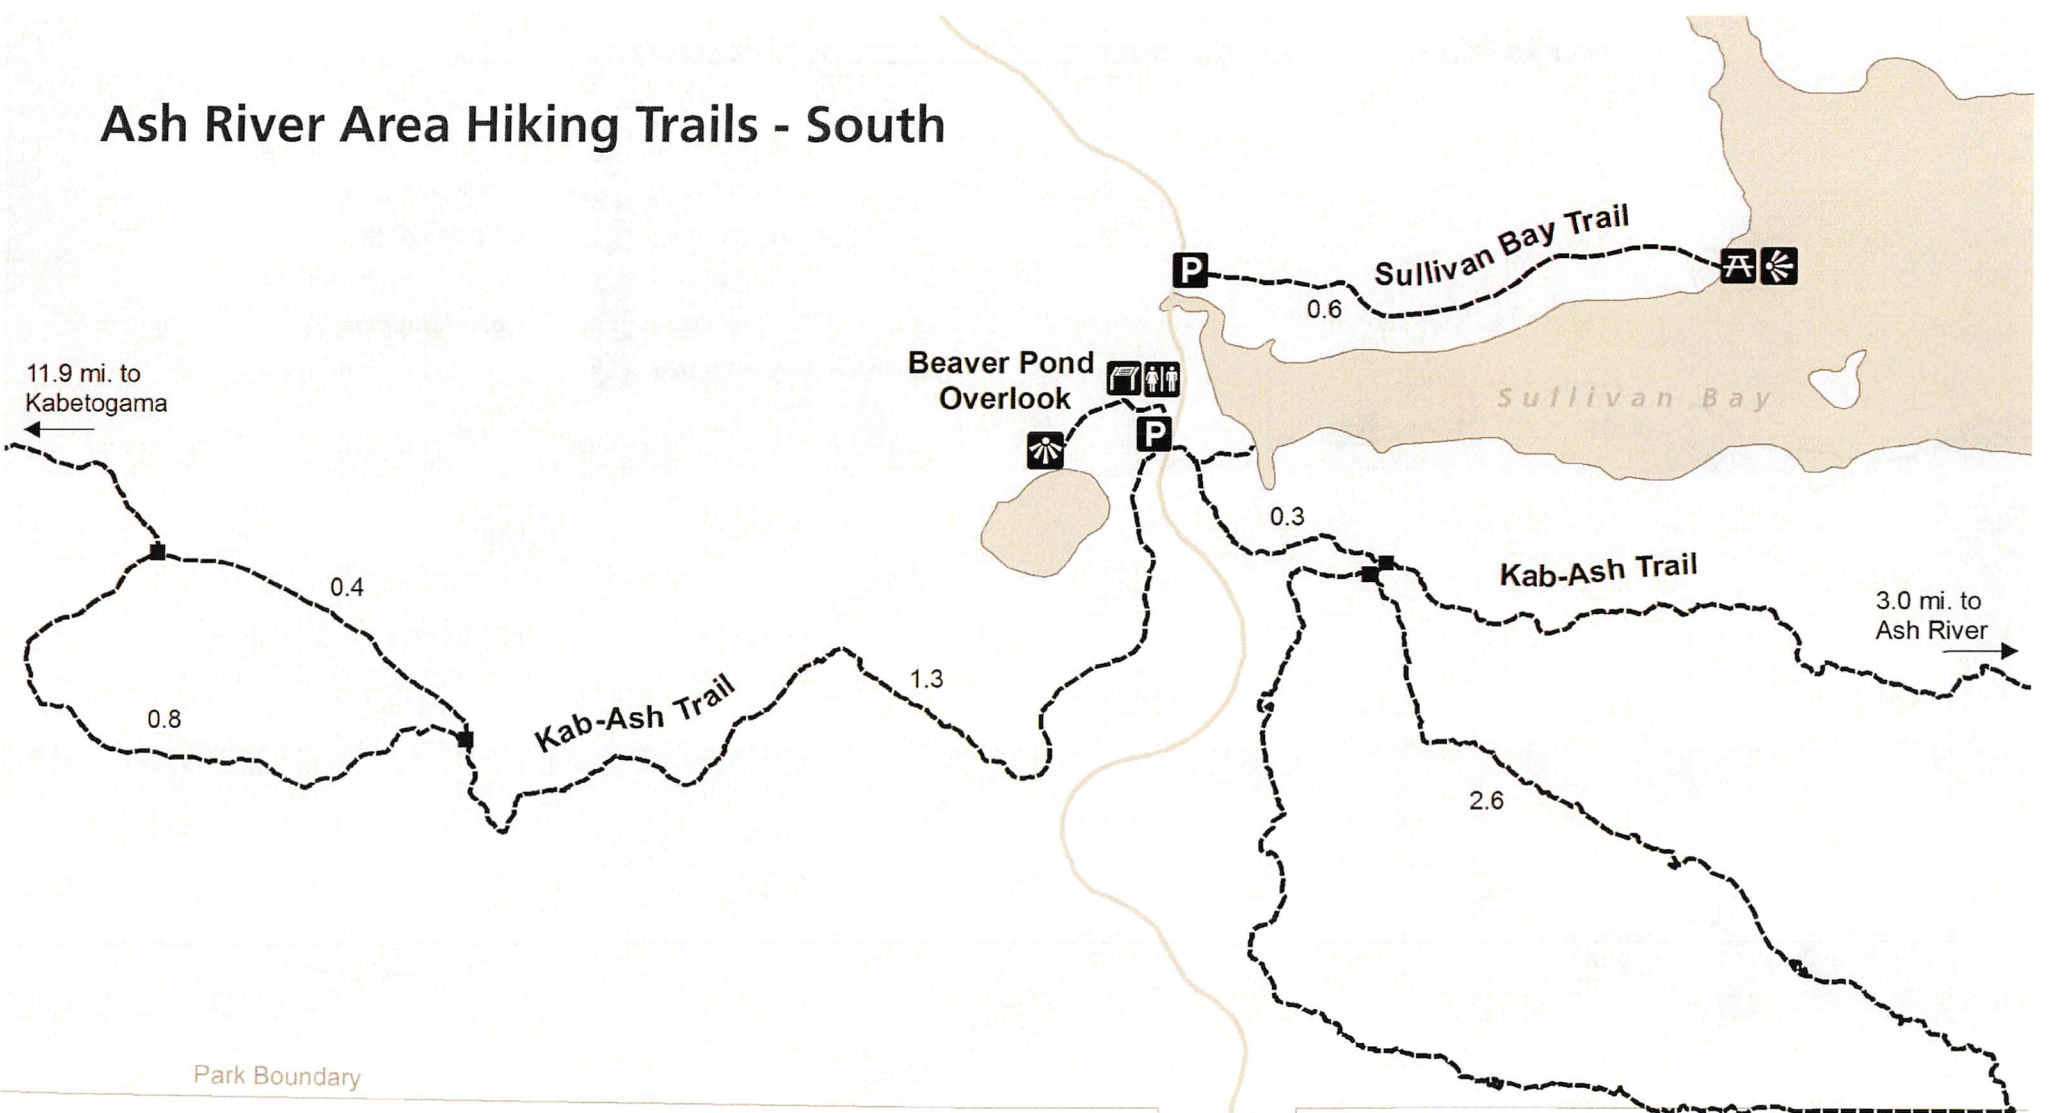

Ash River Area Hiking Trails - North

Ash River Area Hiking Trails - South

- Trail
- Meadwood Road
- Service Road
- Trail Map Location
- ⛶ Picnic Area
- P Parking
- ♿ Comfort Station
- 👁 Scenic Overlook
- 🚗 Wayside