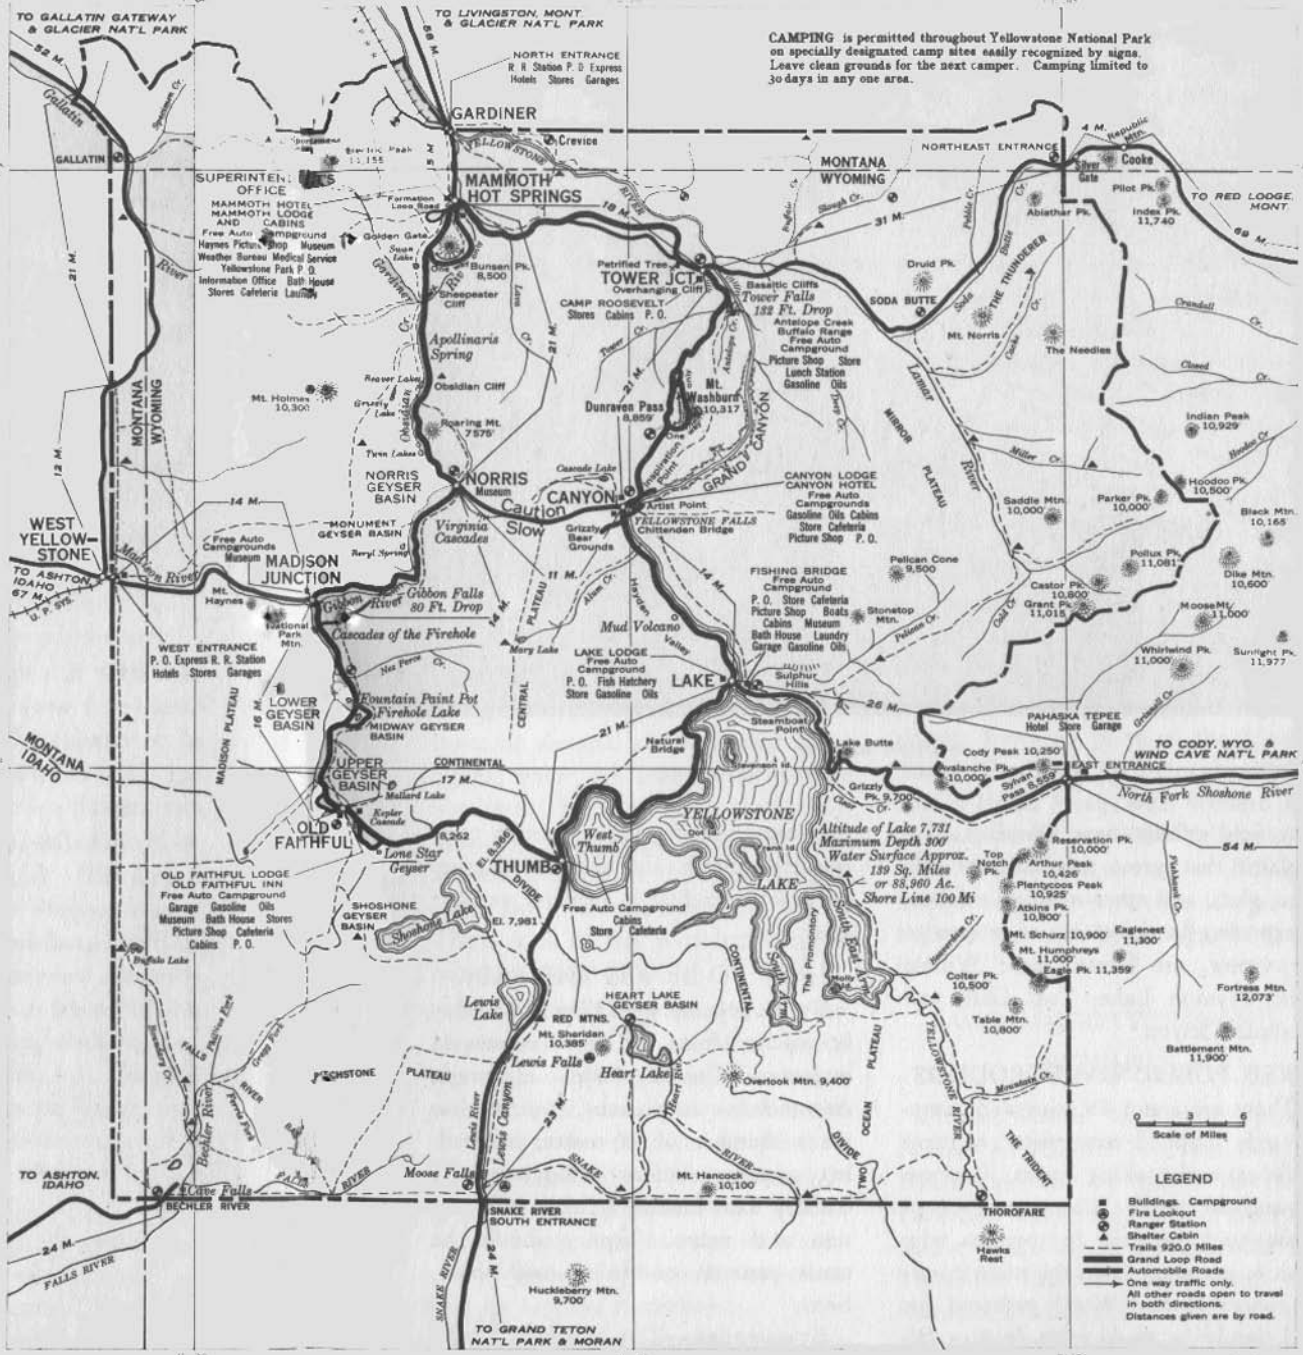

GUIDE MAP OF YELLOWSTONE NATIONAL PARK