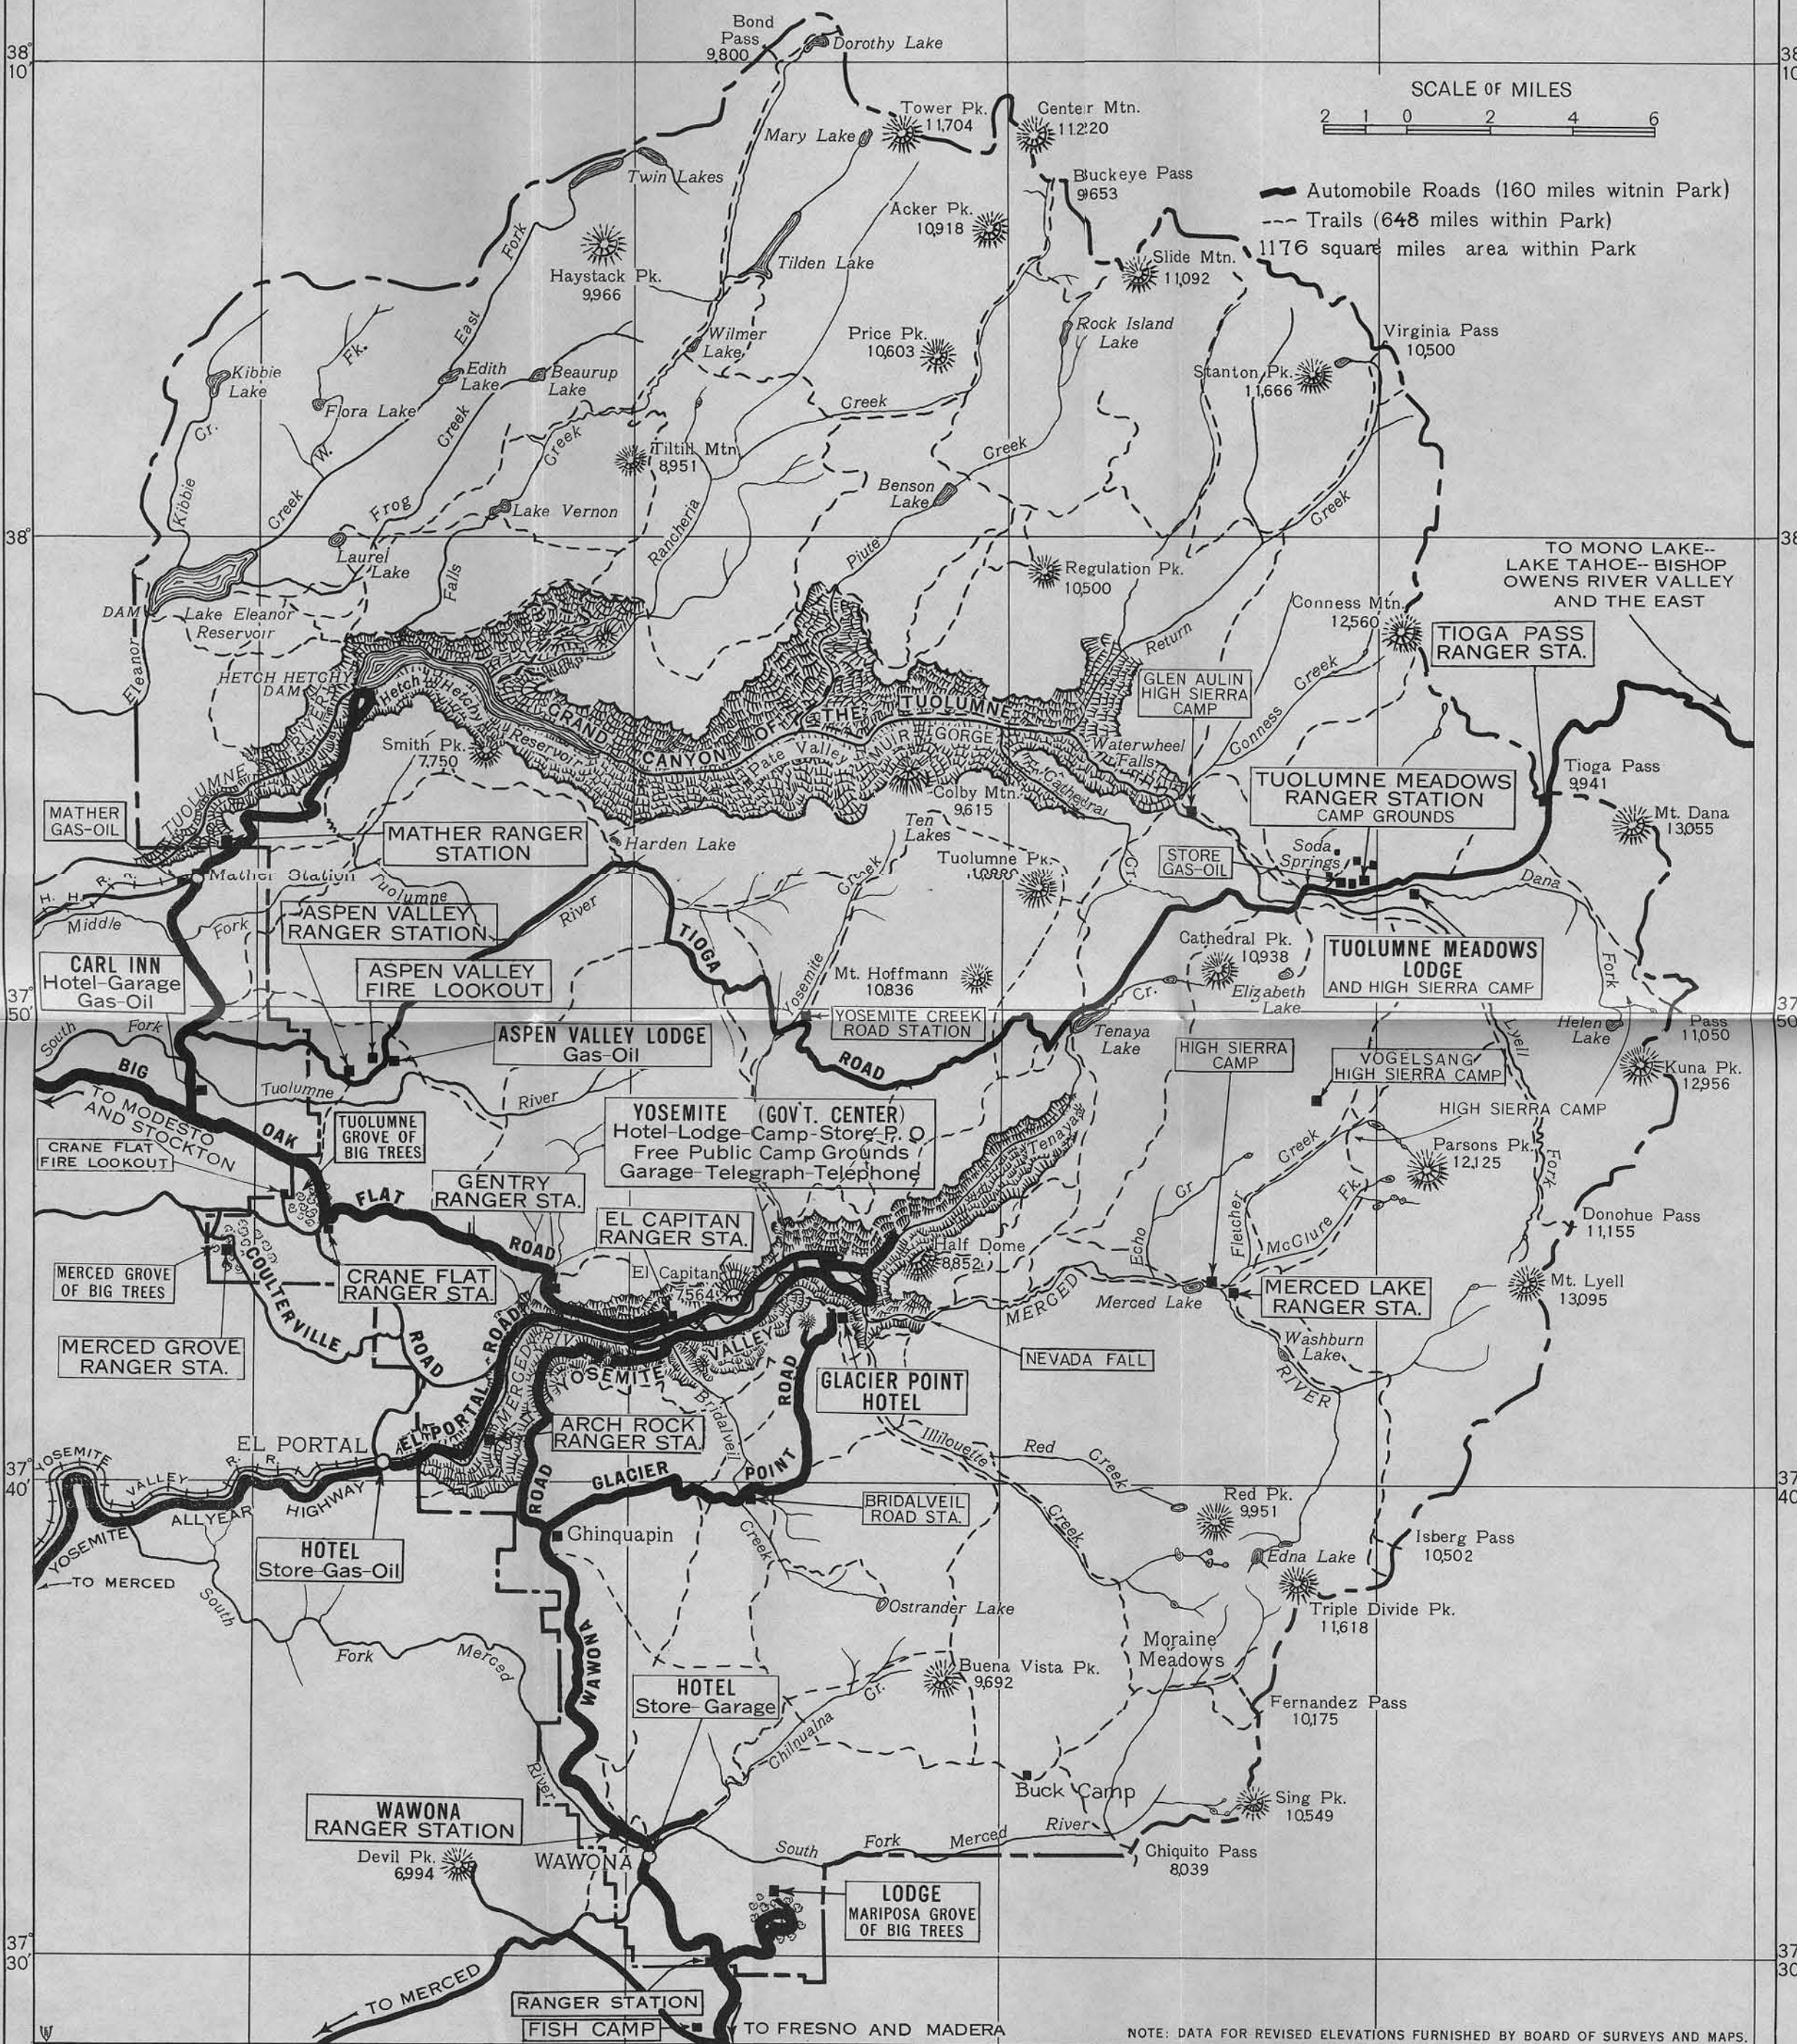

119° 50'

119° 40'

119° 30'

119° 20'

119° 10'

38° 10'

38° 10'

38°

119° 40'

119° 30'

119° 20'

119° 10'

SCALE OF MILES

Automobile Roads (160 miles within Park)
Trails (648 miles within Park)
1176 square miles area within Park

NOTE: DATA FOR REVISED ELEVATIONS FURNISHED BY BOARD OF SURVEYS AND MAPS.

MAP OF YOSEMITE NATIONAL PARK