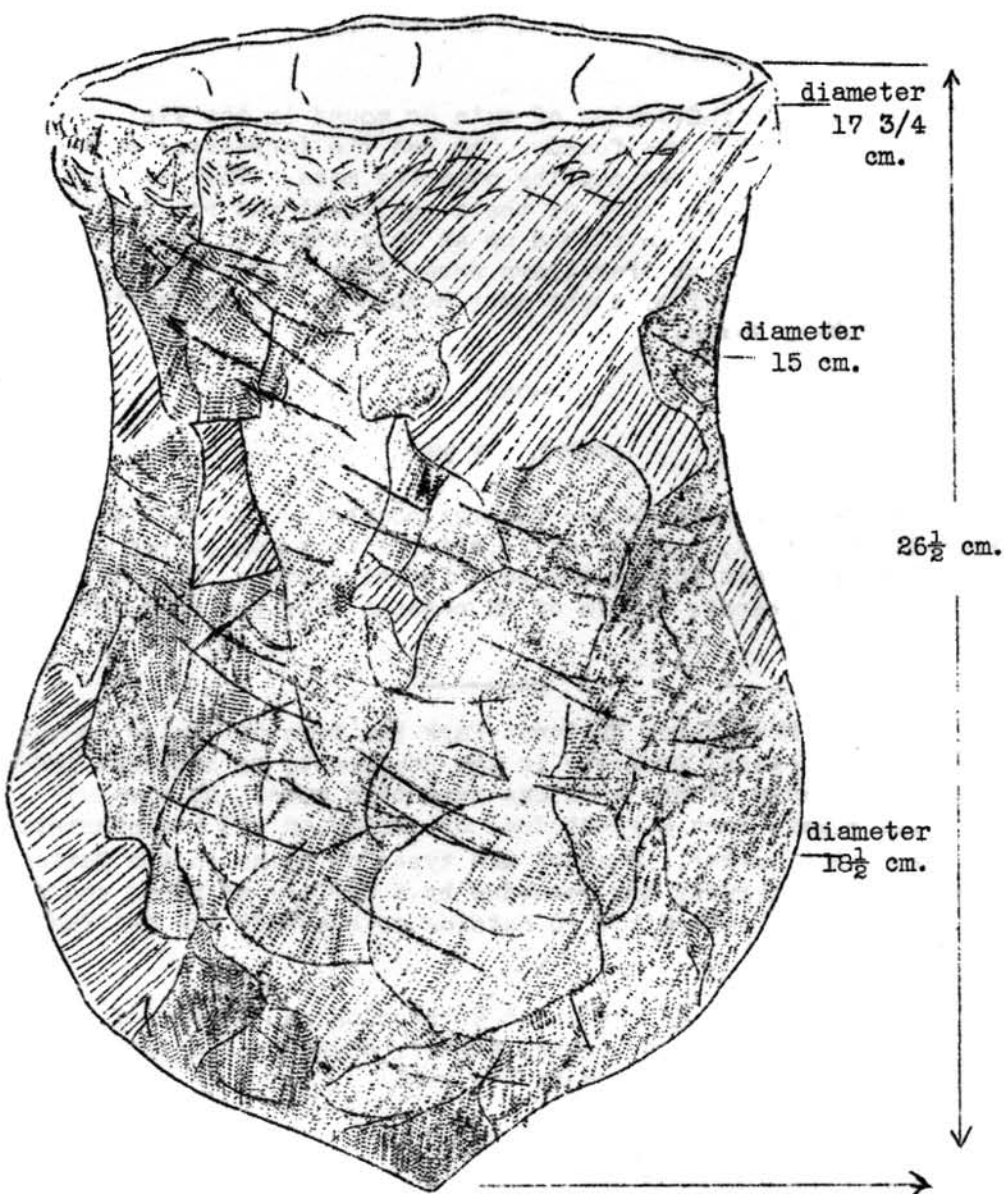

A UNIQUE MESA VERDE POT

diameter  
17 3/4  
cm.

diameter  
15 cm.

26 1/2 cm.

diameter  
18 1/2 cm.