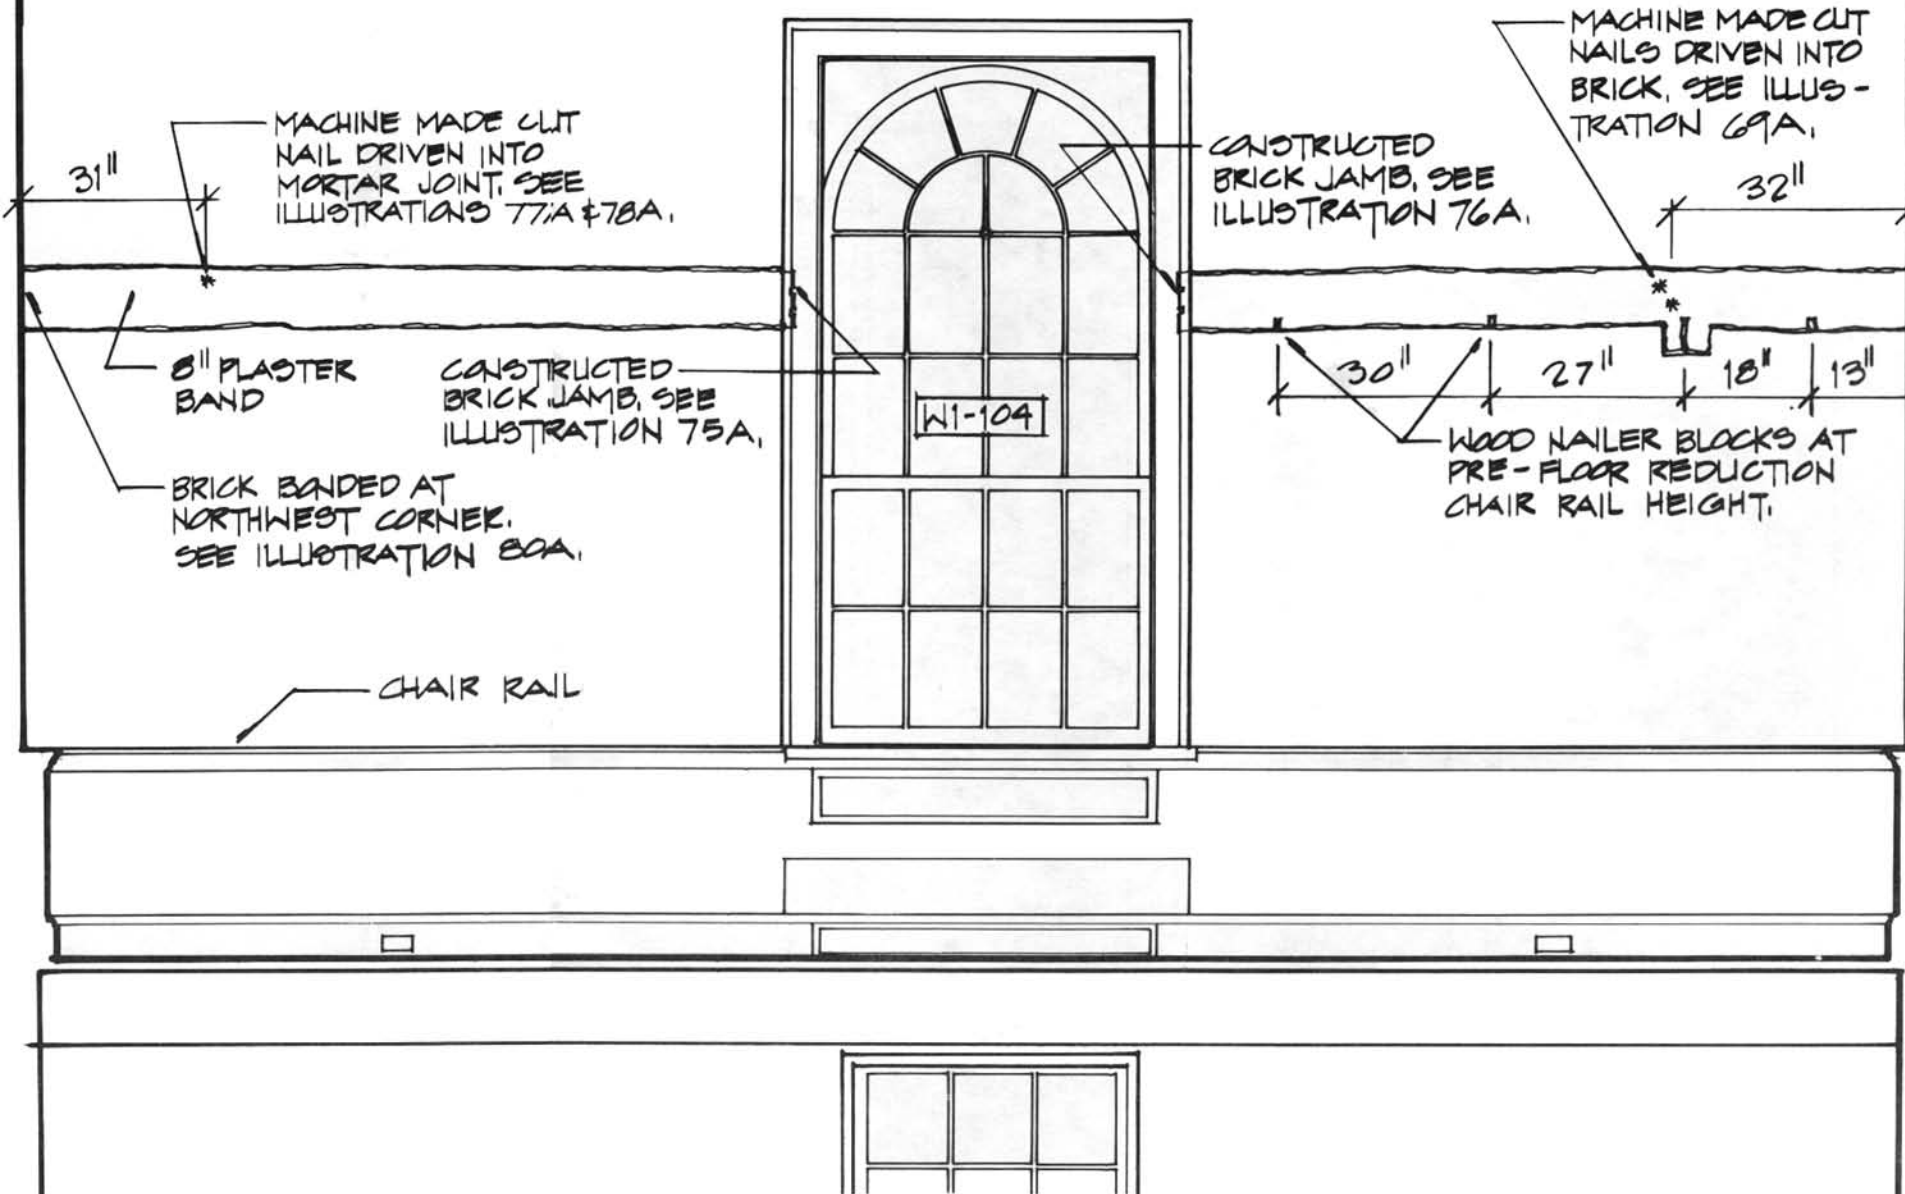

CORNICE SHADOW

NECK MOULDING SHADOW

NORTH WALL ELEVATION RM 104

SCALE: 1/2" = 1'-0"