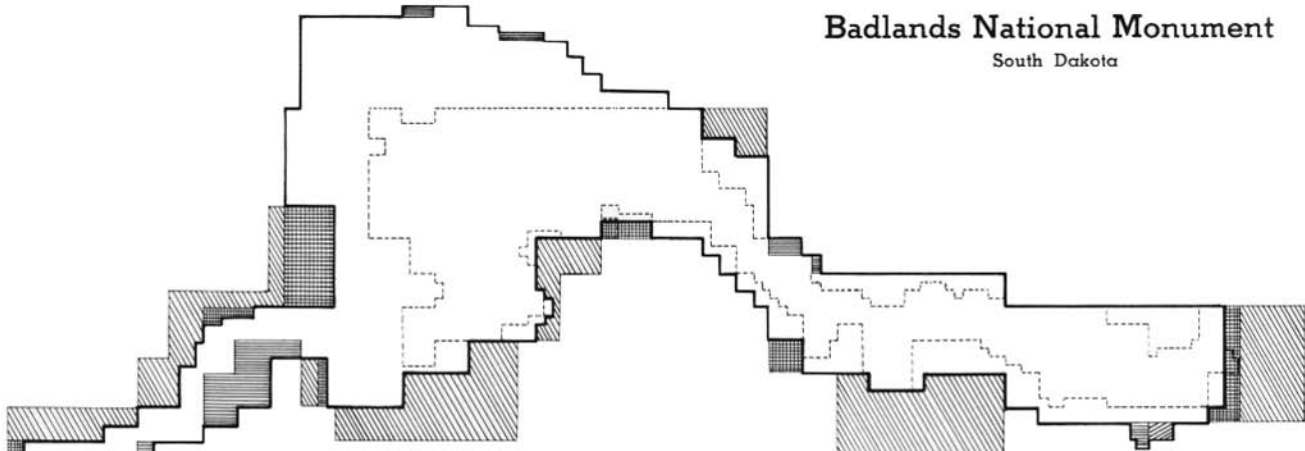

Badlands National Monument

South Dakota

	One section (1 mile square — 640 acres)
	Eliminated in 1952 31,442.52 acres
	Added in 1952 4,449.29 acres
	Eliminated in 1957 11,234.09 acres
	Added in 1957 241.39 acres