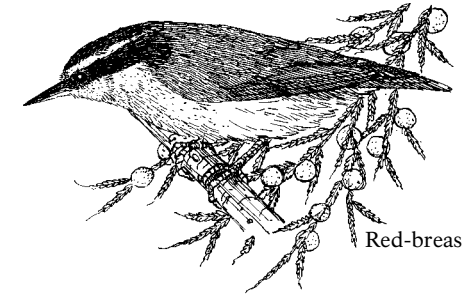

Species	Status	Hab.	Sp	Su	F	W
☐ Downy Woodpecker	PR*		u	u	u	u
☐ Hairy Woodpecker	PR*		fc	fc	fc	fc
☐ Northern Flicker	PR*		u	u	u	u
☐ Pileated Woodpecker	PR*		fc	fc	fc	fc
☐ Olive-sided Flycatcher	Tr			vu		vu
☐ Eastern Wood-Pewee	SR*		u	u	u	
☐ Acadian Flycatcher	SR**	G	fc	fc	fc	
☐ Least Flycatcher	Tr		vu		vu	
☐ Eastern Phoebe	PR*	A	u	u	u	vu

Red-breasted Nuthatch

☐ Great Cr. Flycatcher	SR*		u	u	u	
☐ Eastern Kingbird	SR*	O	fc	fc	u	
☐ Purple Martin	SR		vu	vu	vu	vu
☐ <i>Tree Swallow</i>	Tr		vu	vu	vu	
☐ <i>N. Rough-winged Swallow</i>	SR*	A	u	u	u	
☐ Bank Swallow	Tr		vu	vu	vu	
☐ Barn Swallow	SR**	O	u	u	u	
☐ Blue Jay	PR*		fc	fc	fc	fc
☐ American Crow	PR*		fc	fc	fc	fc
☐ Carolina Chickadee	PR*		c	c	c	c
☐ Tufted Titmouse	PR*		fc	fc	fc	fc
☐ Red-breasted Nuthatch	WR	P	vu	vu	vu	vu
☐ White-breasted Nuthatch	PR*		fc	fc	fc	fc
☐ Brown Creeper	WR		u	u	u	u
☐ Carolina Wren	PR*		u	u	u	u
☐ <i>House Wren</i>	Tr		vu	vu	vu	
☐ Winter Wren	WR	G	u	u	u	u
☐ Golden-crowned Kinglet	WR	P	c	c	c	c
☐ Ruby-crowned Kinglet	WR		u	u	u	vu
☐ <i>Blue-gray Gnatcatcher</i>	SR*		fc	fc	u	
☐ Eastern Bluebird	PR**	O	fc	fc	fc	fc
☐ Veery	Tr		vu	vu	vu	
☐ Gray-cheeked Thrush	Tr		vu	vu	vu	vu
☐ Swainson's Thrush	Tr		u	u	u	
☐ Hermit Thrush	WR		u	u	u	u
☐ Wood Thrush	SR*		fc	fc	fc	
☐ American Robin	PR*	O	fc	fc	u	u
☐ <i>Gray Catbird</i>	SR*		u	u	u	
☐ Brown Thrasher	PR*	O	u	u	u	vu
☐ Northern Mockingbird	PR*	O	vu	vu	vu	vu
☐ Cedar Waxwing	PR		u	u	u	u
☐ Loggerhead Shrike	Vi	O	vu	vu	vu	vu
☐ European Starling	PR*		u	u	u	u
☐ <i>White-eyed Vireo</i>	SR*	O	u	u	u