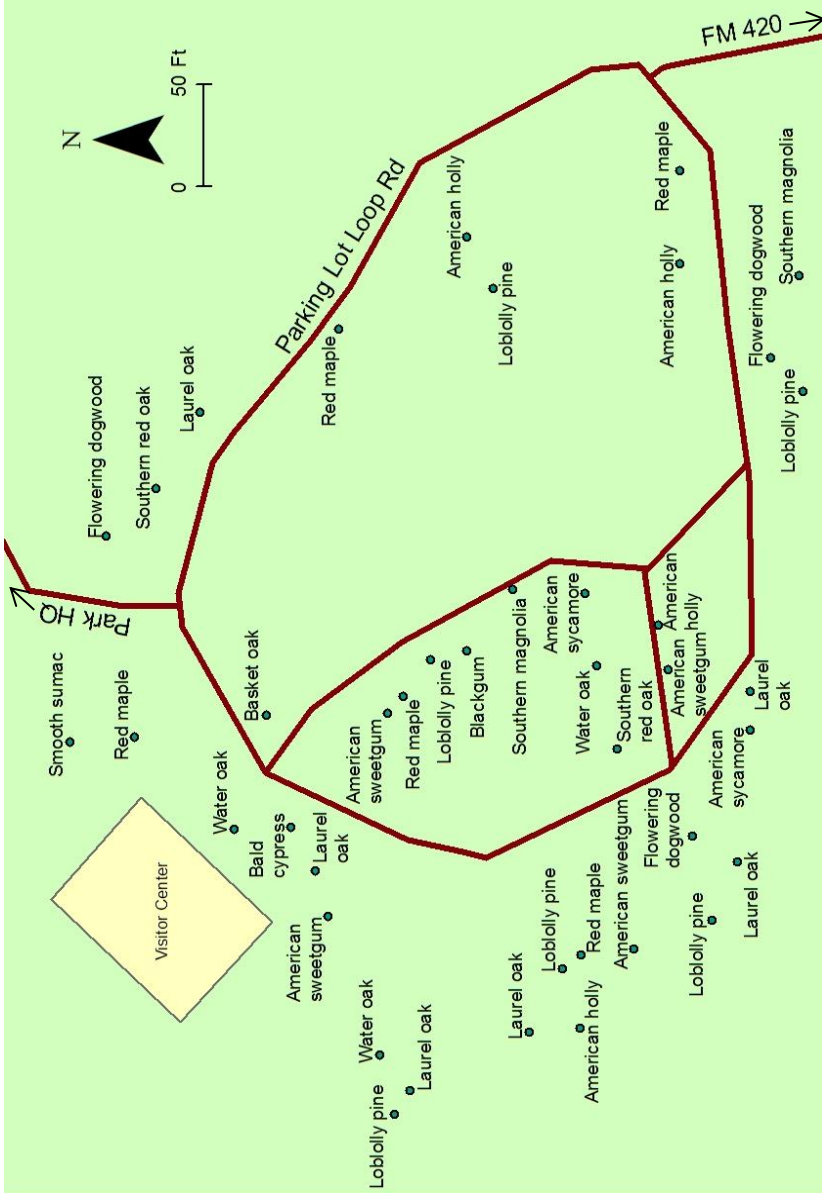

**Loblolly pine**

*Pinus taeda*

Pinaceae

(Pine Family)

**Water oak**

*Quercus nigra*

Fagaceae (Beech

Family)

**Basket oak**

*Quercus michauxii*

Fagaceae

(Beech Family)

**Southern red oak**

*Quercus falcata*

Fagaceae (Beech

Family)

**Laurel oak**

*Quercus laurifolia*

Fagaceae (Beech

Family)

**Bald cypress**

*Taxodium distichum*

Cupressaceae

(Cypress Family)

**Trees of the  
Big Thicket  
National Preserve  
Visitor Center  
Kountze, TX**

Use the map with the field guide to find 12 species of trees around the Visitor Center property!

**Red maple**  
*Acer rubrum*  
Aceraceae  
(Maple Family)