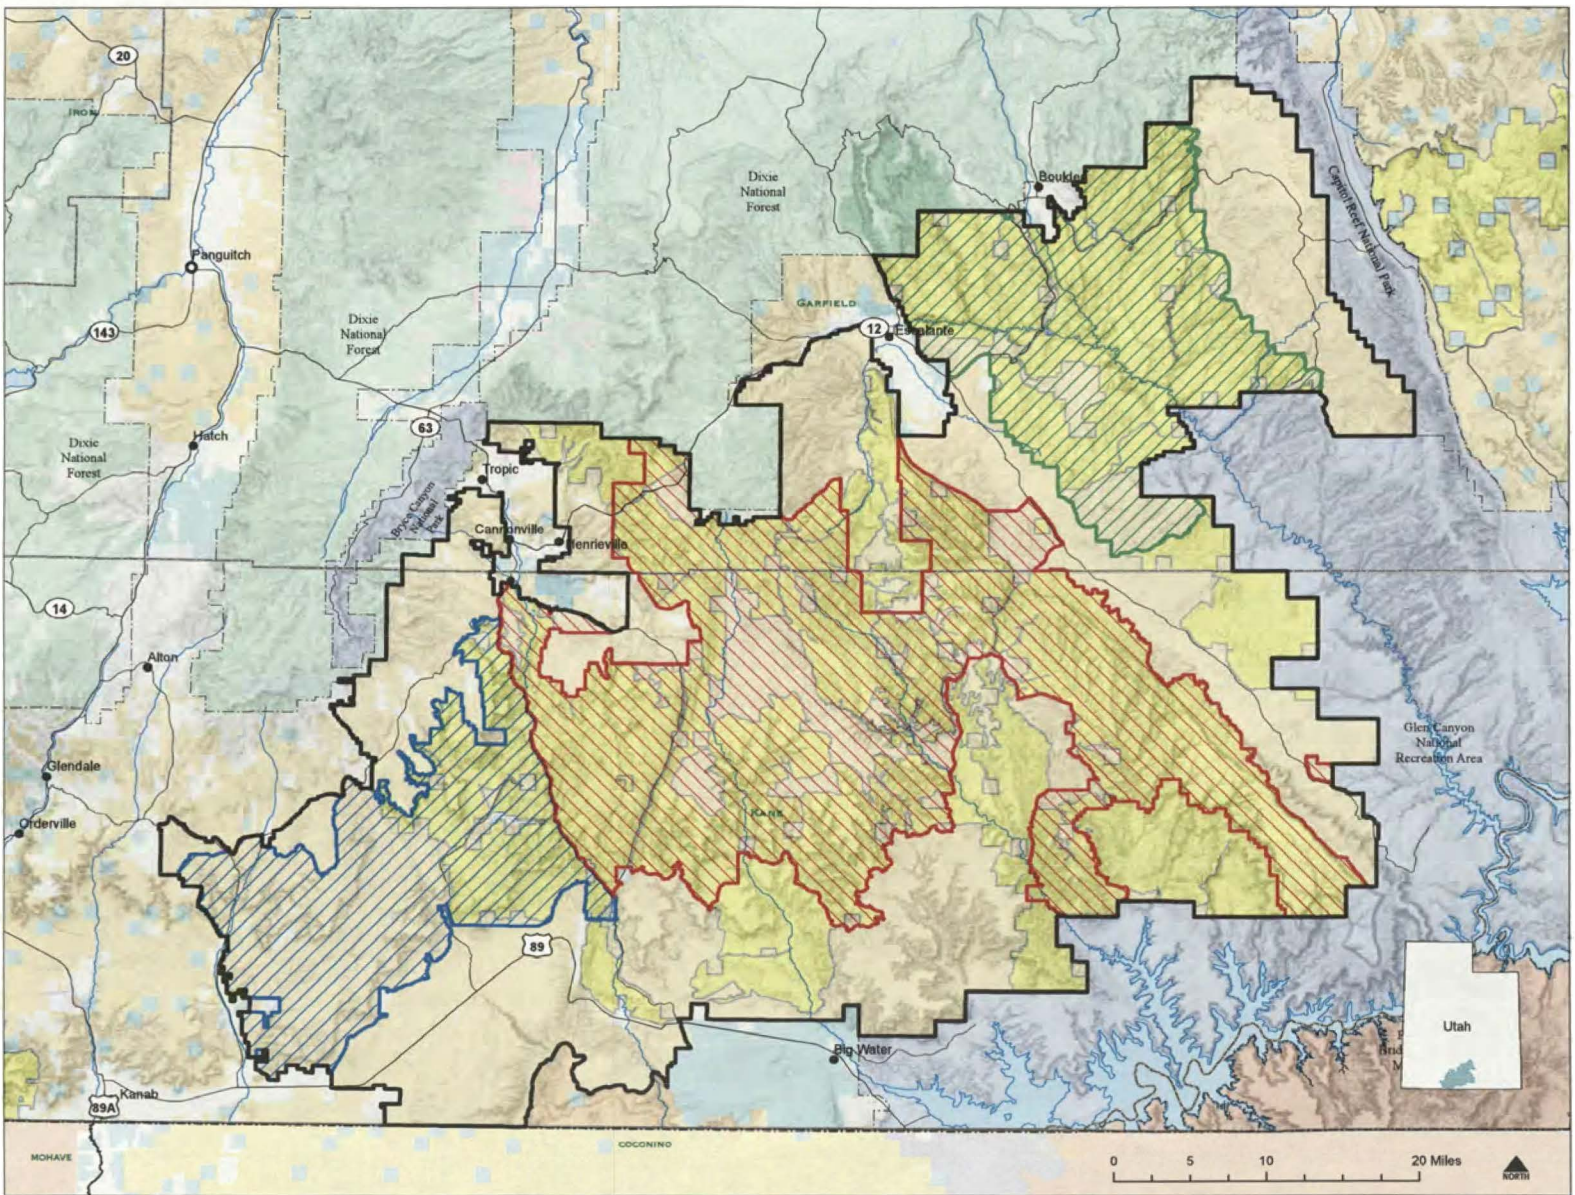

Draft Grand Staircase-Escalante National Monument Modification

- Escalante Canyons National Monument
- Grand Staircase National Monument
- Kaiparowits National Monument
- Grandstaircase-Escalante National Monument Boundary
- BLM Wilderness Study
- Bureau of Land Management
- Indian Reservation
- National Park Service
- Private Land
- State Land
- State Parks and Recreation
- State Wildlife Management
- US Forest Service
- US Forest Service Wilderness