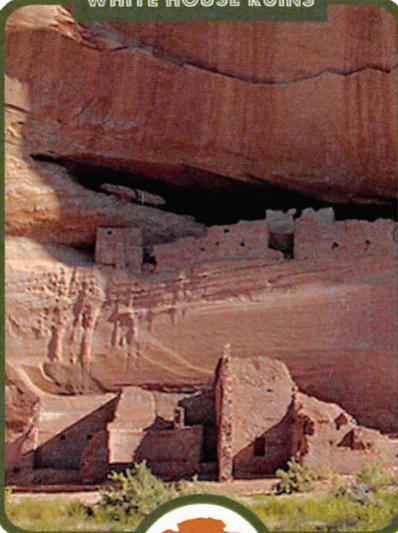

WHITE HOUSE RUINS

CHINLE

#13-c

2016

National Park Service
CENTENNIAL

CANYON DE CHELLY NATIONAL MONUMENT

WHEN WAS THE CANYON NAMED

1882

WHAT DOES "TSEGI" MEAN

Rock Canyon

HOW DEEP IS THE CANYON

1,000 Ft

FUN FACTS #13-c

White House Ruin is named after a long wall in the upper ruin that is covered with white plaster. The ruin rests at the end of a 2 1/2 mile roundtrip trail from White House Overlook.