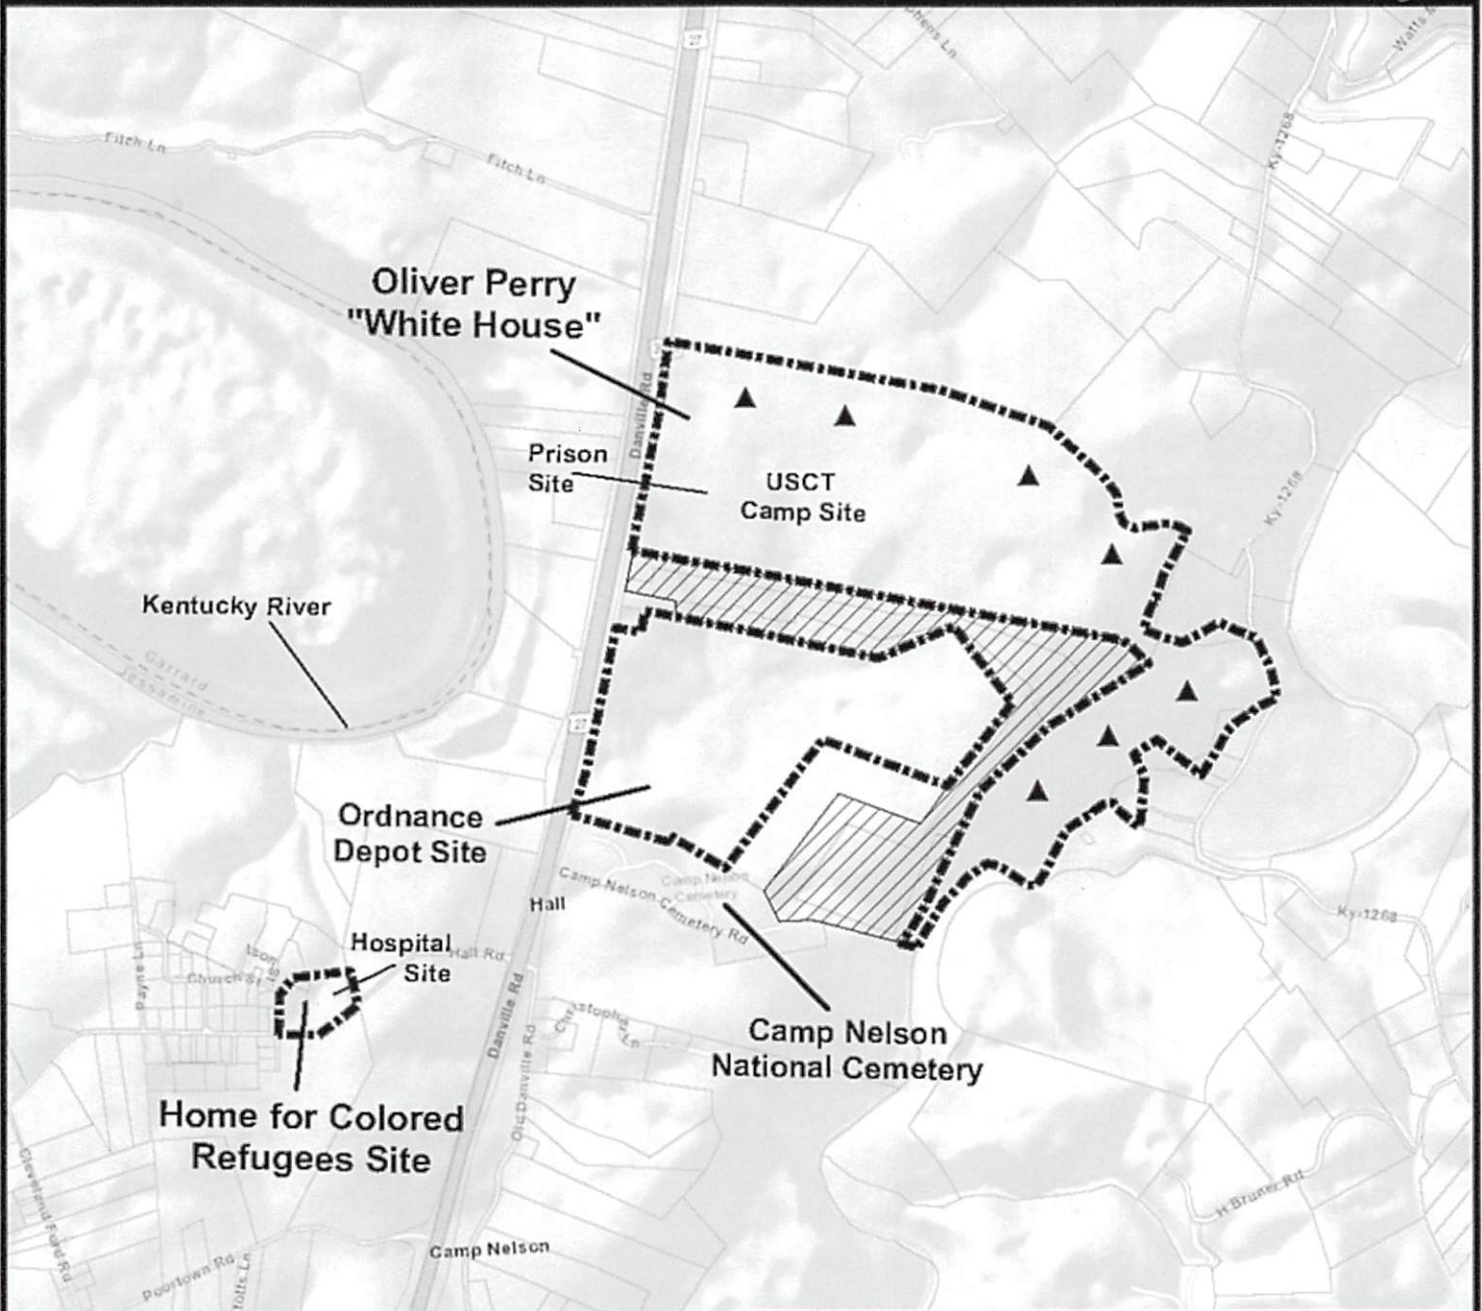

Camp Nelson National Monument

Nicholasville, Kentucky

National Park Service
U.S. Department of the Interior

 Fortifications
 Glass Farm
 Monument Boundary

OFFICE: Land Resources Program Center
 REGION: Southeast Region
 PARK: Camp Nelson National Monument
 TOTAL PROPOSED ACREAGE: 380 acres +/-
 MAP NUMBER: 532/144,148
 DATE: October 2018

 1,250 0 1,250 2,500 Feet