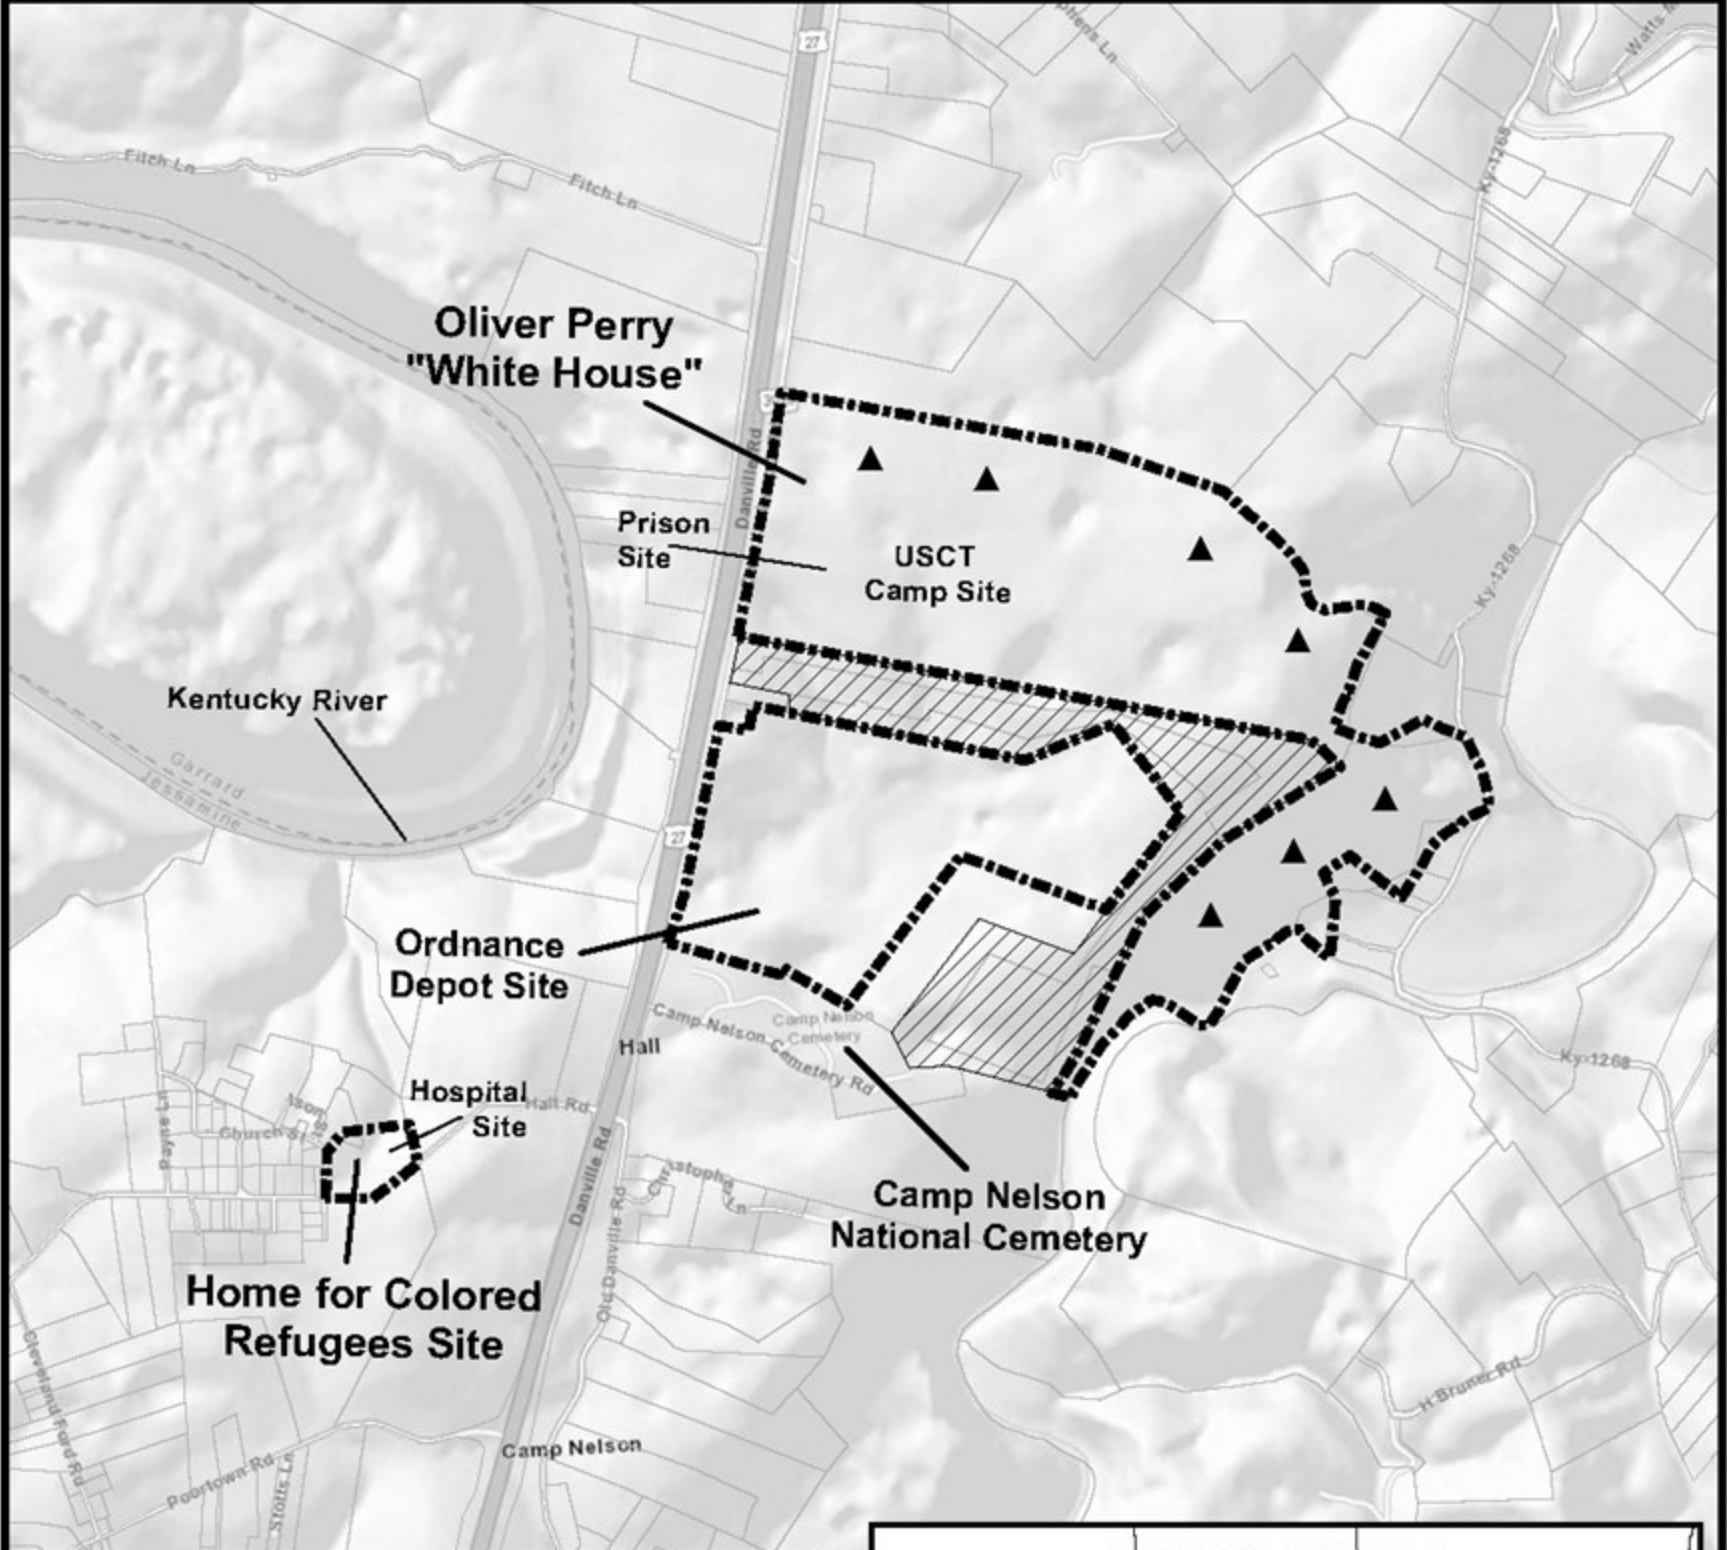

Camp Nelson National Monument

Nicholasville, Kentucky

National Park Service
U.S. Department of the Interior

Fortifications
 Glass Farm
 Monument Boundary

OFFICE: Land Resources Program Center
 REGION: Southeast Region
 PARK: Camp Nelson National Monument
 TOTAL PROPOSED ACREAGE: 380 acres +/-
 MAP NUMBER: 532/144,148
 DATE: October 2018

1,250 0 1,250 2,500 Feet