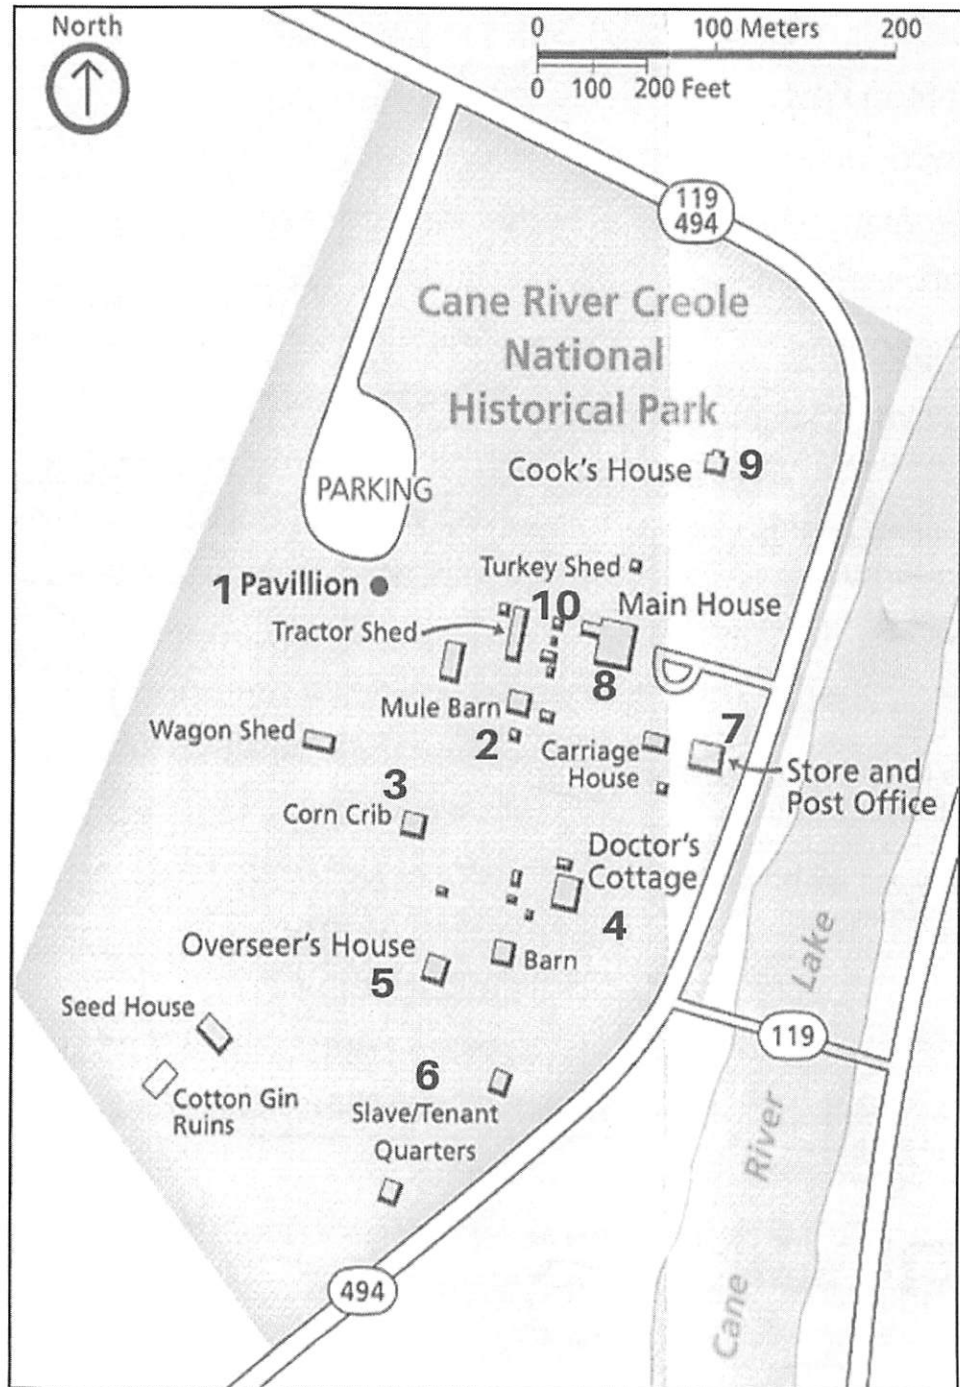

### Tour Stop Key:

1. Pavilion
2. Mule Barn, Pigeonnier, and Carpenter Shop
3. Corn Crib
4. Doctor's Cottage
5. Overseer's House
6. Slave/Tenant Quarters
7. Store and Post Office
8. Main House
9. Cook's Cabin
10. Backyard Main House

To contact the park, please call 318-352-0383.

In case of emergency call 911. Oakland address is 4386 Hwy 494, Natchez, La. 71456