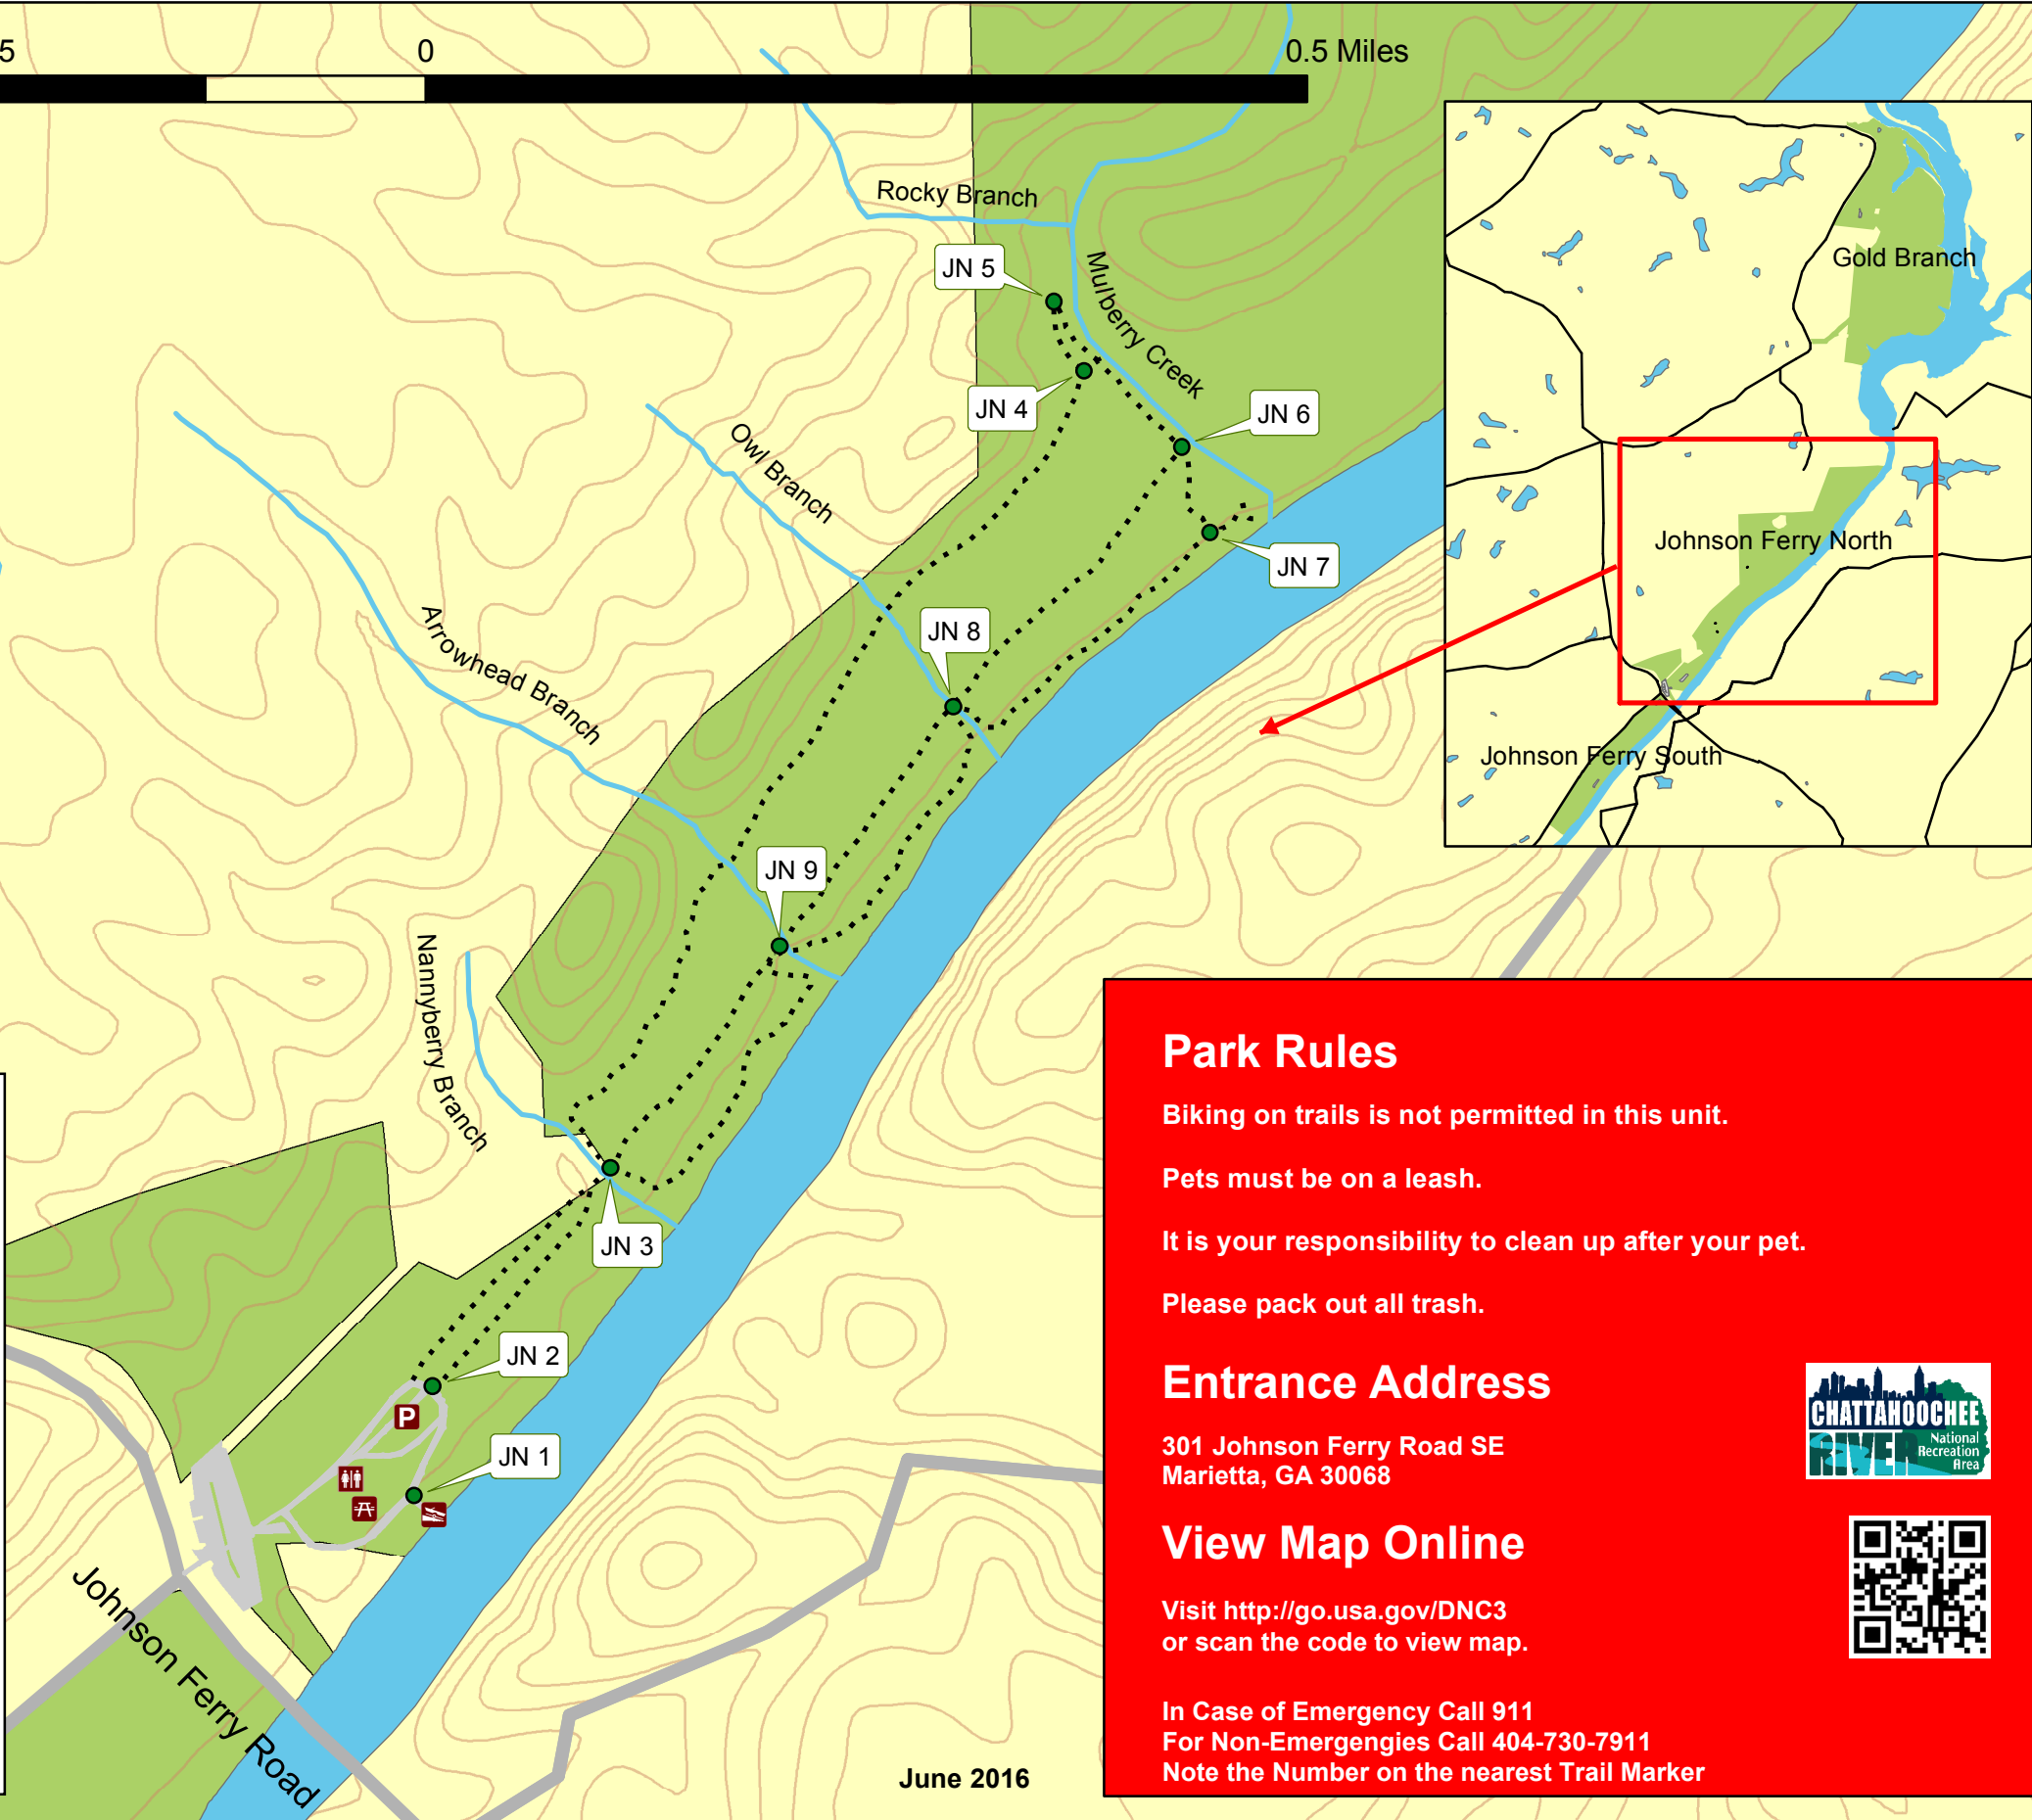

Johnson Ferry North

Legend

- You Are Here
- Trail Maps
- Hiking Trails
- Toilets
- Boat Ramp
- Picnic Area
- JFN Parking
- Park Boundaries

Park Rules

- Biking on trails is not permitted in this unit.
- Pets must be on a leash.
- It is your responsibility to clean up after your pet.
- Please pack out all trash.

Entrance Address

301 Johnson Ferry Road SE
Marietta, GA 30068

View Map Online

Visit <http://go.usa.gov/DNC3>
or scan the code to view map.

In Case of Emergency Call 911
For Non-Emergencies Call 404-730-7911
Note the Number on the nearest Trail Marker