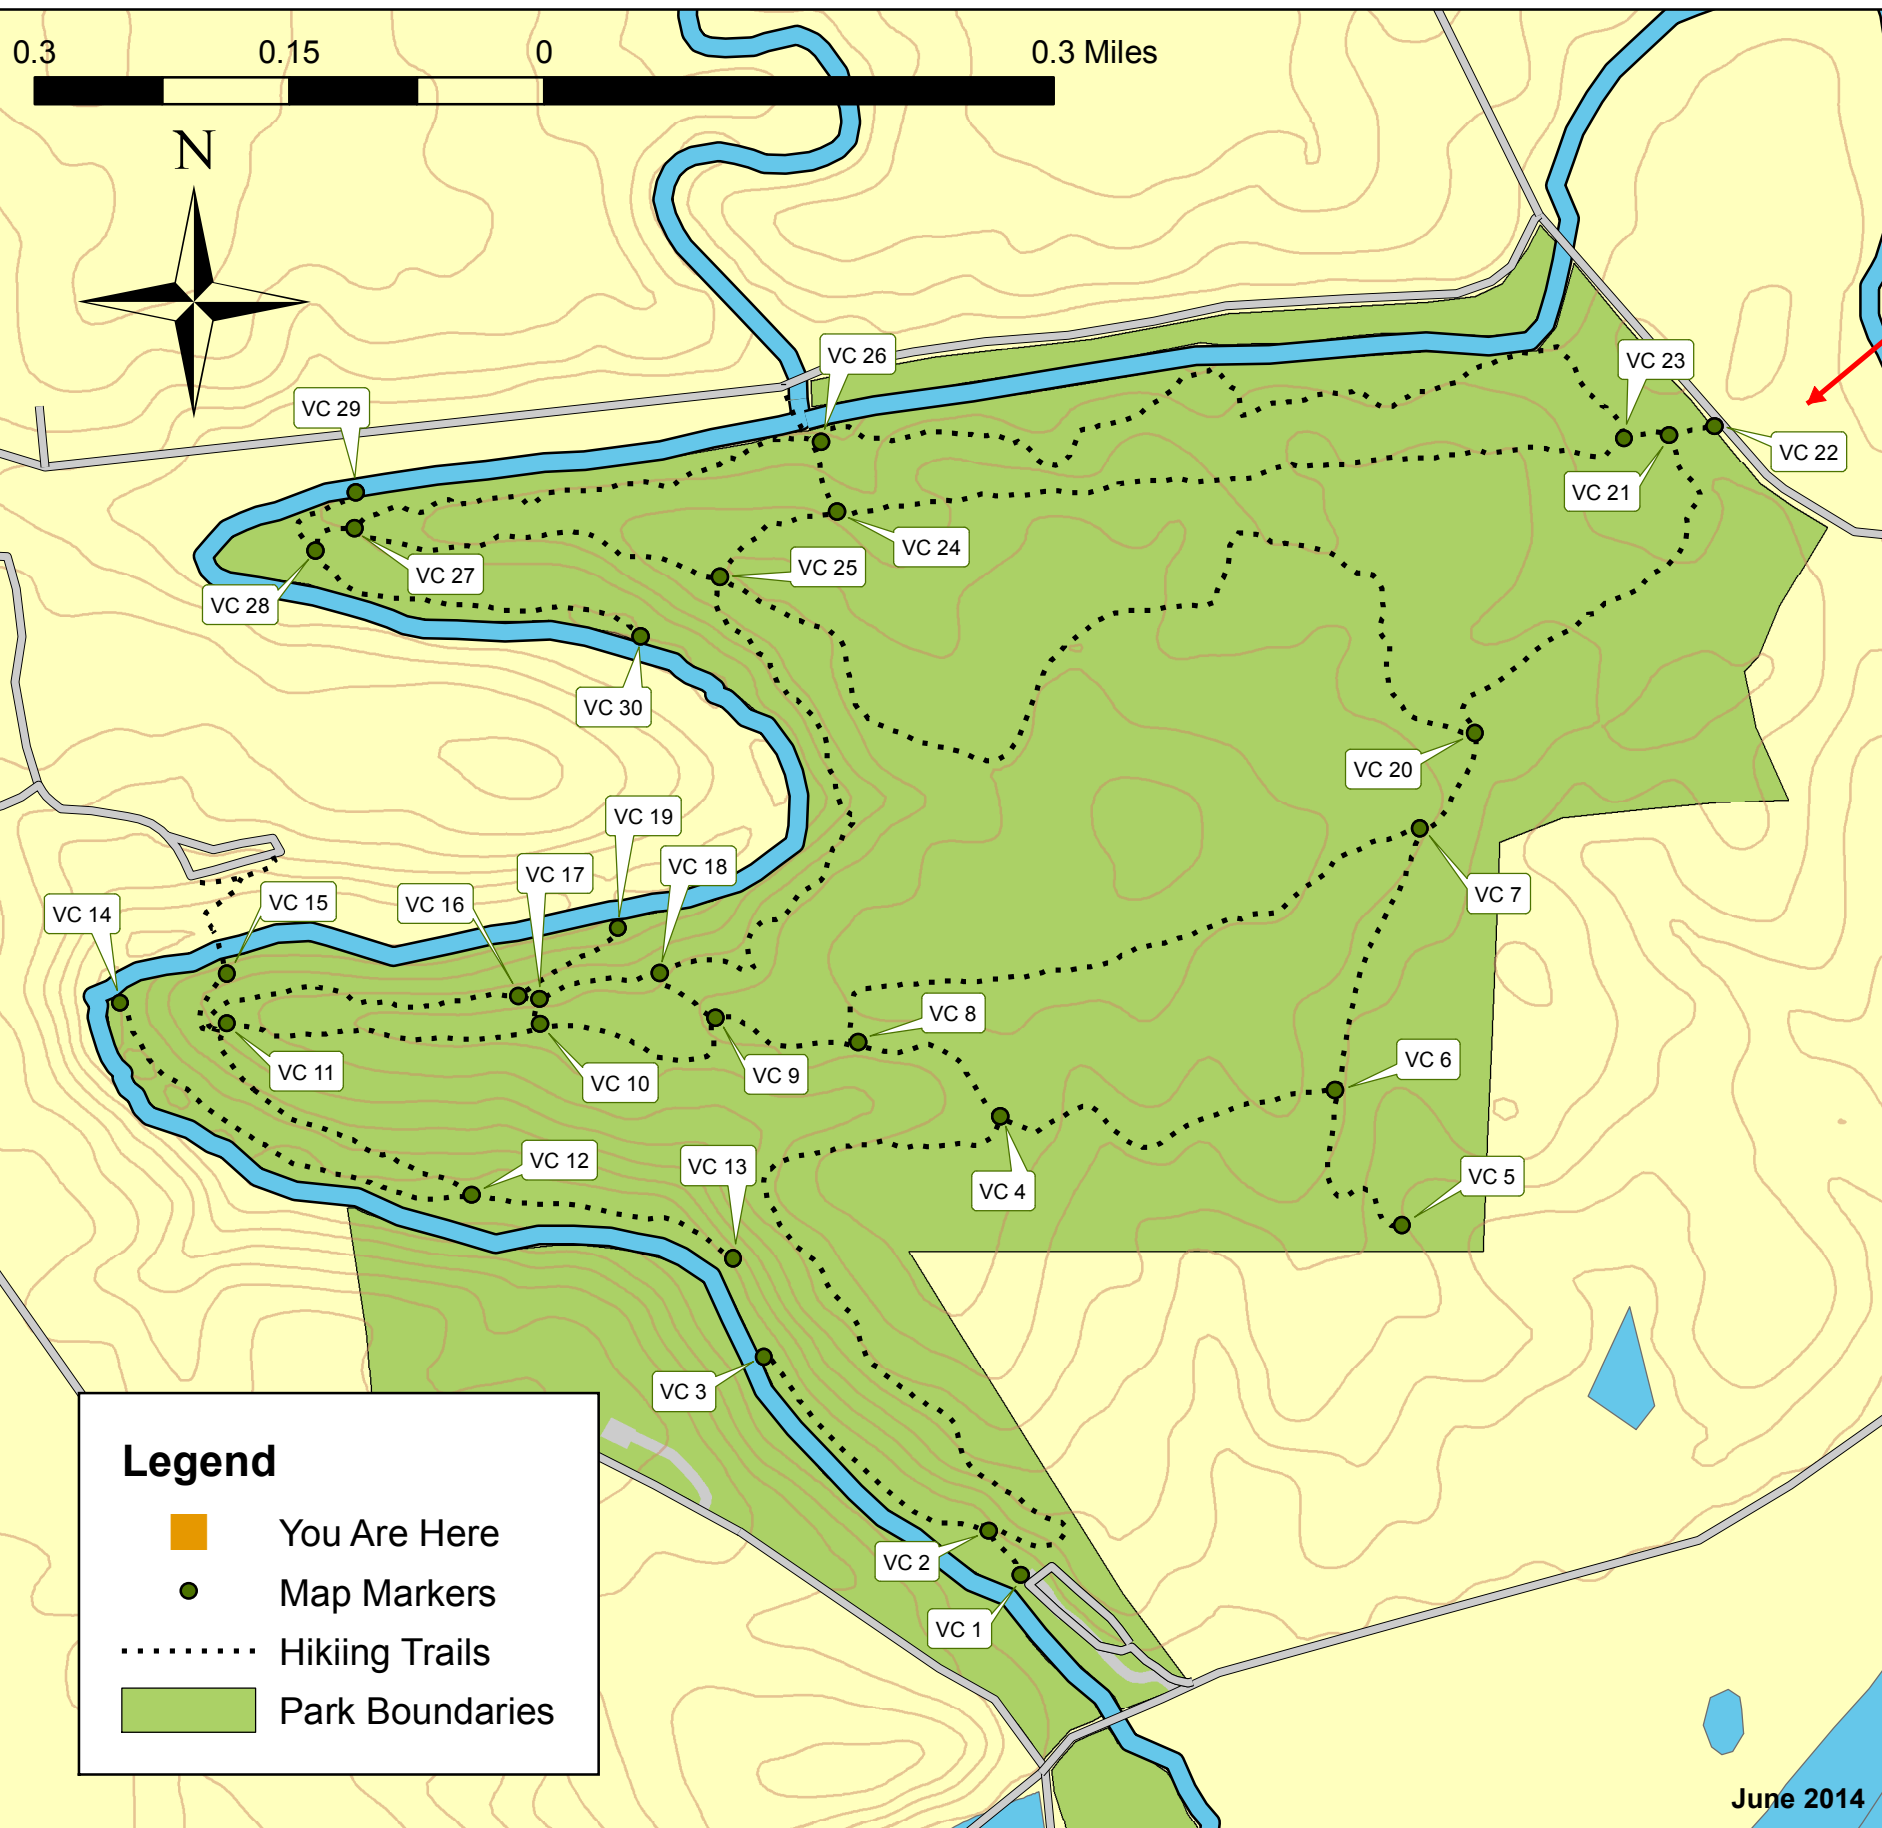

Vickery Creek

Park Rules

- Biking on trails is not permitted in this unit.
- Pets must be on a leash.
- It is your responsibility to clean up after your pet.
- Please pack out all trash.

Park Address

400 Riverside Road
Roswell, GA 30075

View Map Online

Visit <http://go.usa.gov/DNaR>
or scan the code to view map.

In Case of Emergency Call 911 or 770-952-0370
Note the Number on the nearest Trail Marker

June 2014