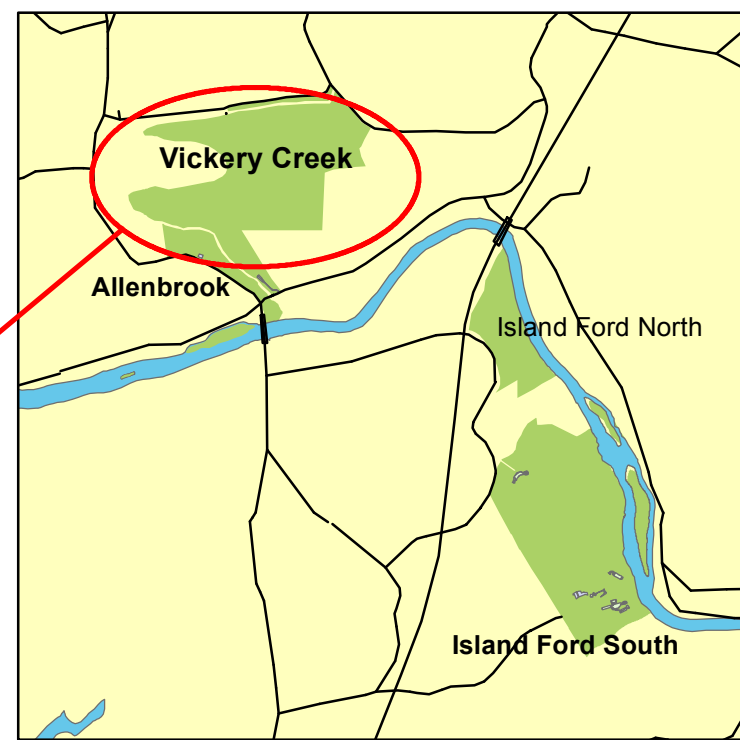

Vickery Creek

Park Rules

- Biking on trails is not permitted in this unit.
- Pets must be on a leash.
- It is your responsibility to clean up after your pet.
- Please pack out all trash.

Park Address

400 Riverside Road
Roswell, GA 30075

View Map Online

Visit <http://go.usa.gov/DNaR>
or scan the code to view map.

In Case of Emergency Call 911 or 770-952-0370
Note the Number on the nearest Trail Marker

June 2014