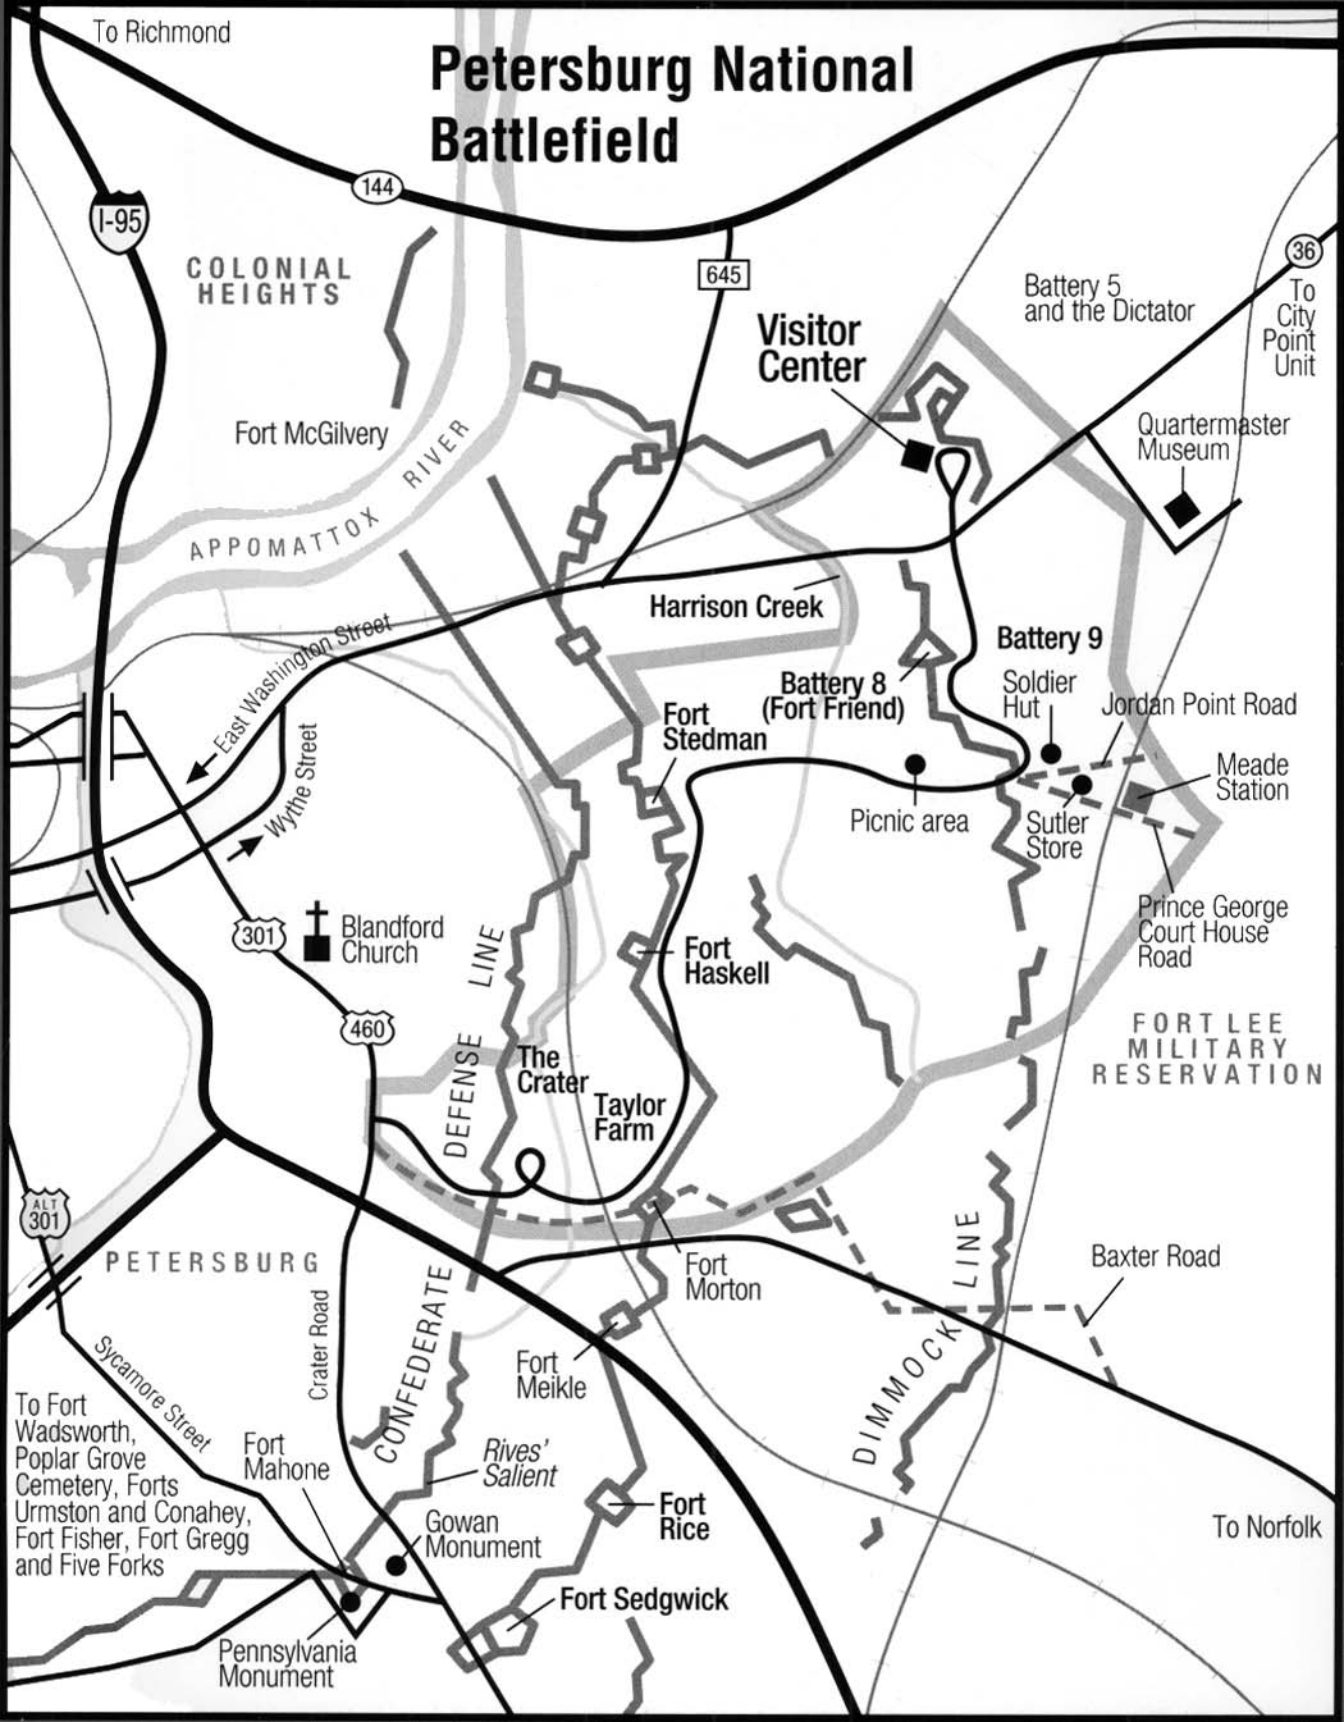

Petersburg National Battlefield

To Richmond

I-95

144

645

36

COLONIAL HEIGHTS

Fort McGilvery

APPOMATTOX RIVER

Battery 5 and the Dictator

Visitor Center

To City Point Unit

Quartermaster Museum

East Washington Street

Harrison Creek

Battery 9

Wythe Street

Battery 8 (Fort Friend)

Soldier Hut

Jordan Point Road

Fort Stedman

Picnic area

Sutler Store

Meade Station

301

Blandford Church

DEFENSE LINE

Fort Haskell

Prince George Court House Road

460

The Crater

Taylor Farm

FORT LEE MILITARY RESERVATION

ALT 301

PETERSBURG

CONFEDERATE LINE

Fort Morton

DIMMOCK LINE

Baxter Road

To Fort Wadsworth, Poplar Grove Cemetery, Forts Urmston and Conahey, Fort Fisher, Fort Gregg and Five Forks

Fort Mahone

Fort Meikle

Rives' Salient

Fort Rice

Crater Road

Gowan Monument

Fort Sedgwick

Pennsylvania Monument

To Norfolk