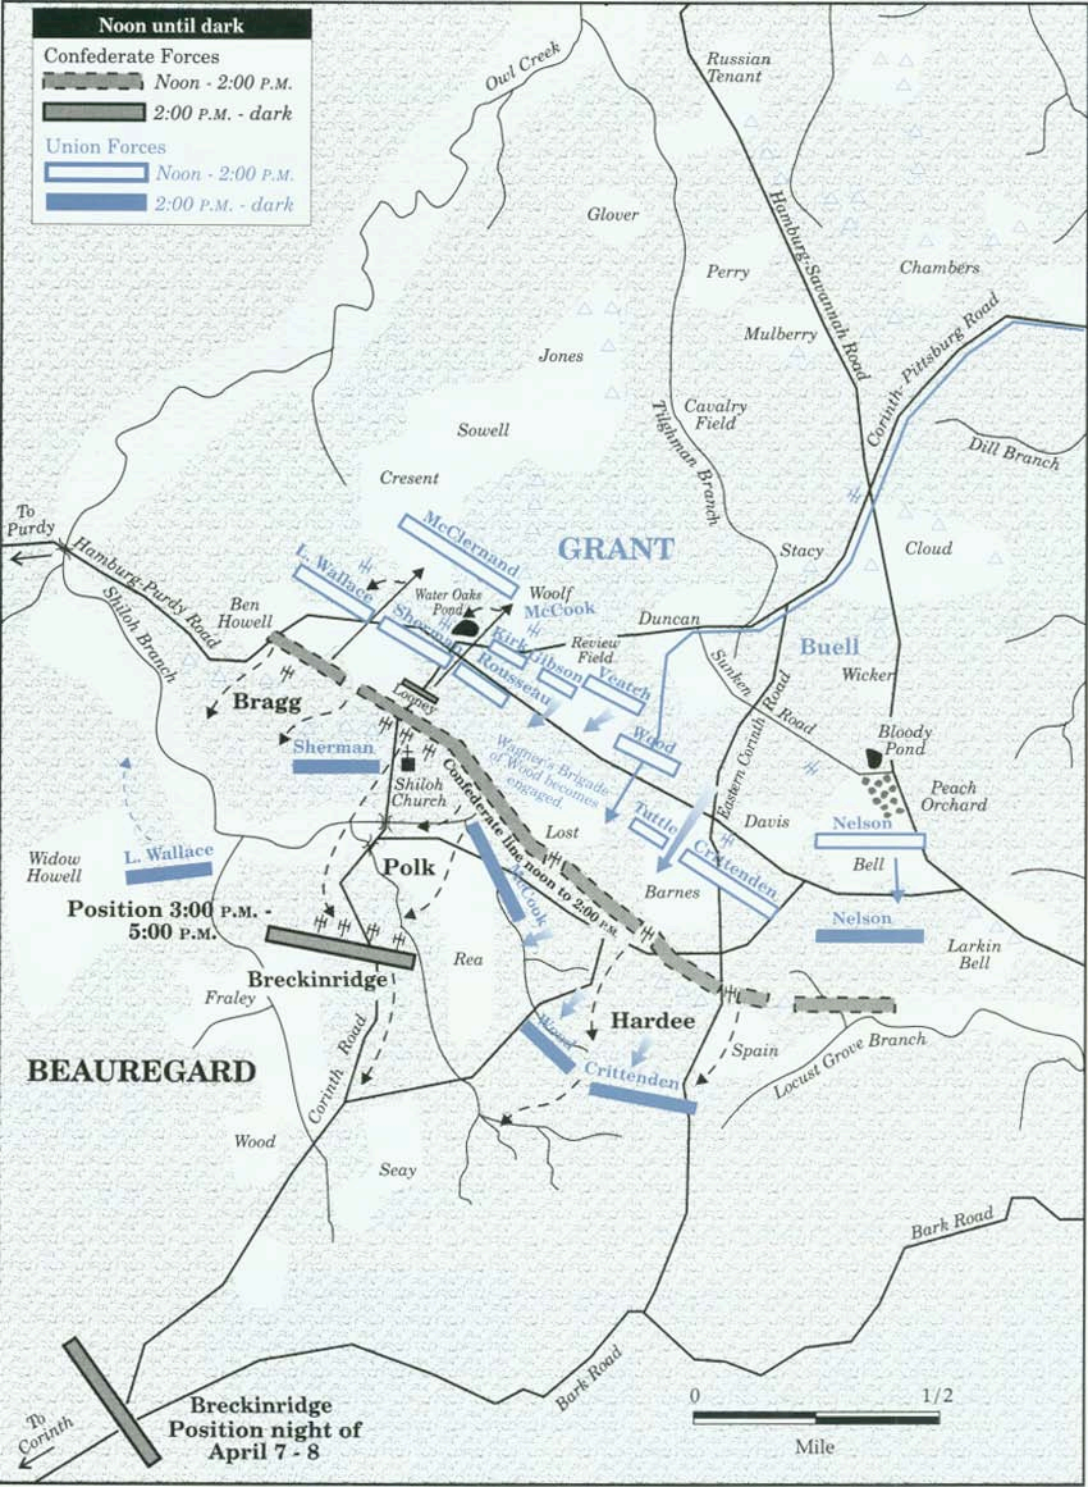

Noon until dark

Confederate Forces

 Noon - 2:00 P.M.

 2:00 P.M. - dark

Union Forces

 Noon - 2:00 P.M.

 2:00 P.M. - dark

GRANT

BEAUREGARD

Breckinridge
Position night of
April 7 - 8