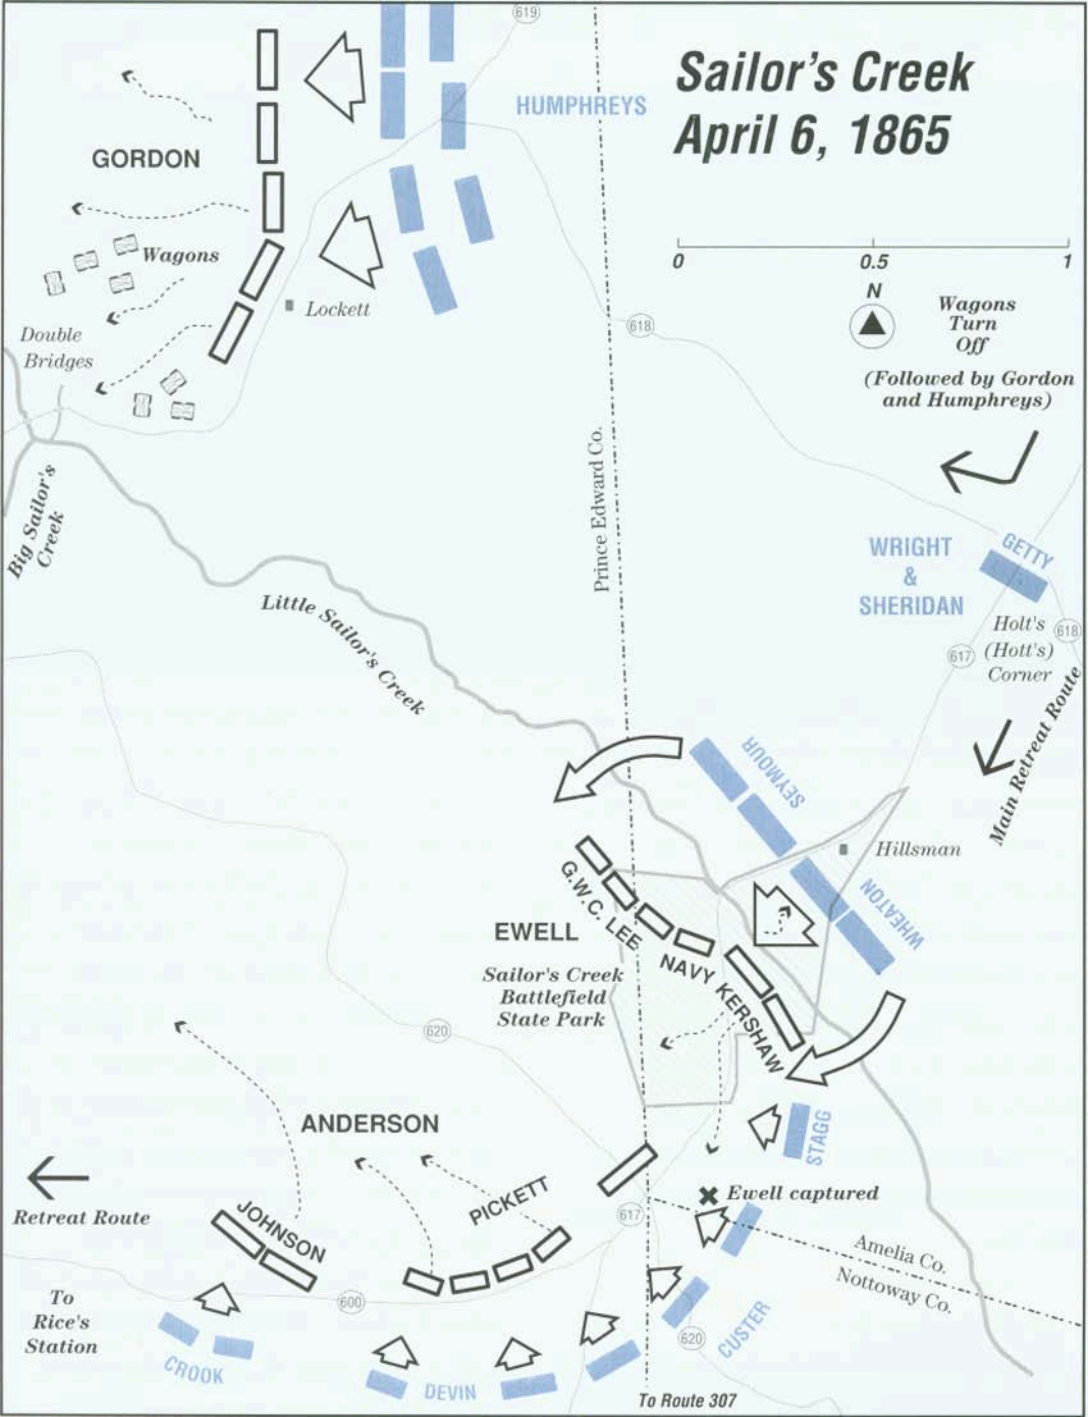

Sailor's Creek April 6, 1865

HUMPHREYS

GORDON

Wagons

Double
Bridges

Lockett

0 0.5 1

N

Wagons
Turn
Off

(Followed by Gordon
and Humphreys)

Little Sailor's Creek

Prince Edward Co.

WRIGHT
&
SHERIDAN

GETTY

Holt's
(Hott's)
Corner

Main Retreat Route

CLUSTER

ANDERSON

ANDERSON

JOHNSON

PICKETT

Retreat Route

To
Rice's
Station

CROOK

DEVIN

Amelia Co.
Nottoway Co.

To Route 307

Ewell captured