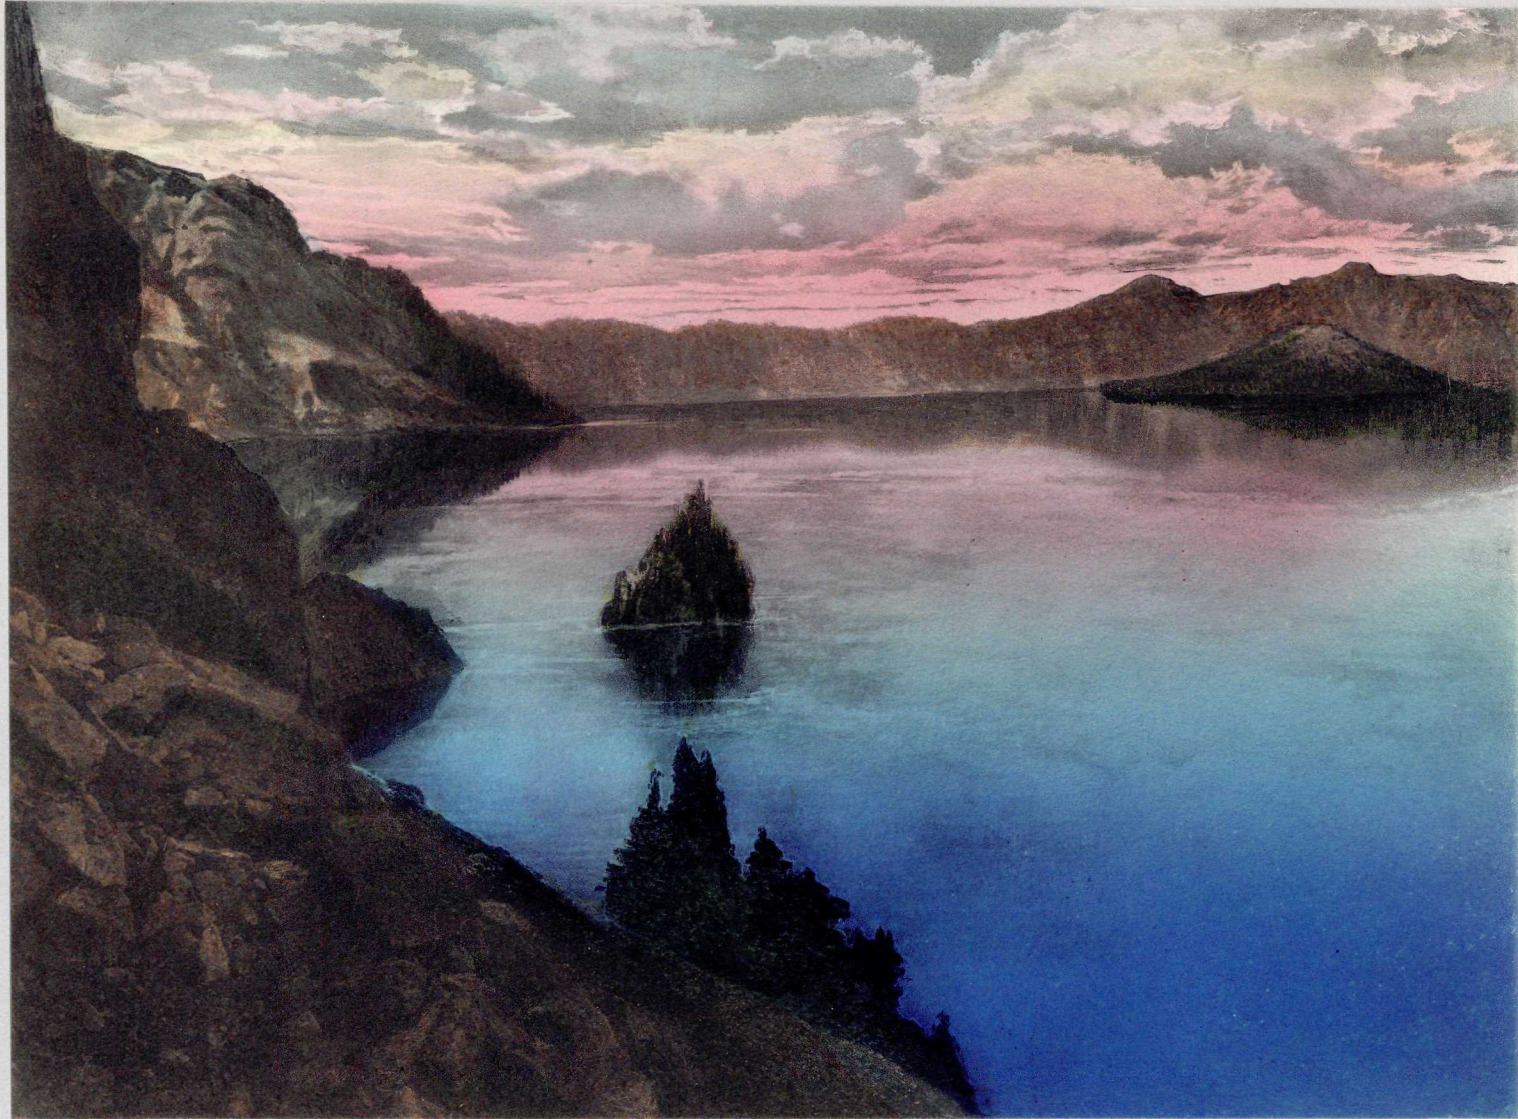

**CRATER
LAKE
NATIONAL PARK
OREGON**

HAND COLORED

CRATER LAKE LODGE ON RIM OF LAKE.

WIZARD ISLAND AND LLAO ROCK.

PHANTOM SHIP.

BOAT LANDING.

VIEW FROM TRAIL, MT. SCOTT IN DISTANCE.

VIEW FROM TRAIL, GARFIELD PEAK.

WIZARD ISLAND FROM RIM DRIVE.

PHANTOM SHIP AND WIZARD ISLAND FROM RIM DRIVE AT SUNSET.

PANORAMA, CRATER LAKE.

© THE ALBERTUS
BROOKLYN, N.Y.

PUBLISHED BY
CRATER LAKE NATIONAL PARK CO.
CRATER LAKE, OREGON.

THE ALBERTYPE CO., BROOKLYN, N. Y.