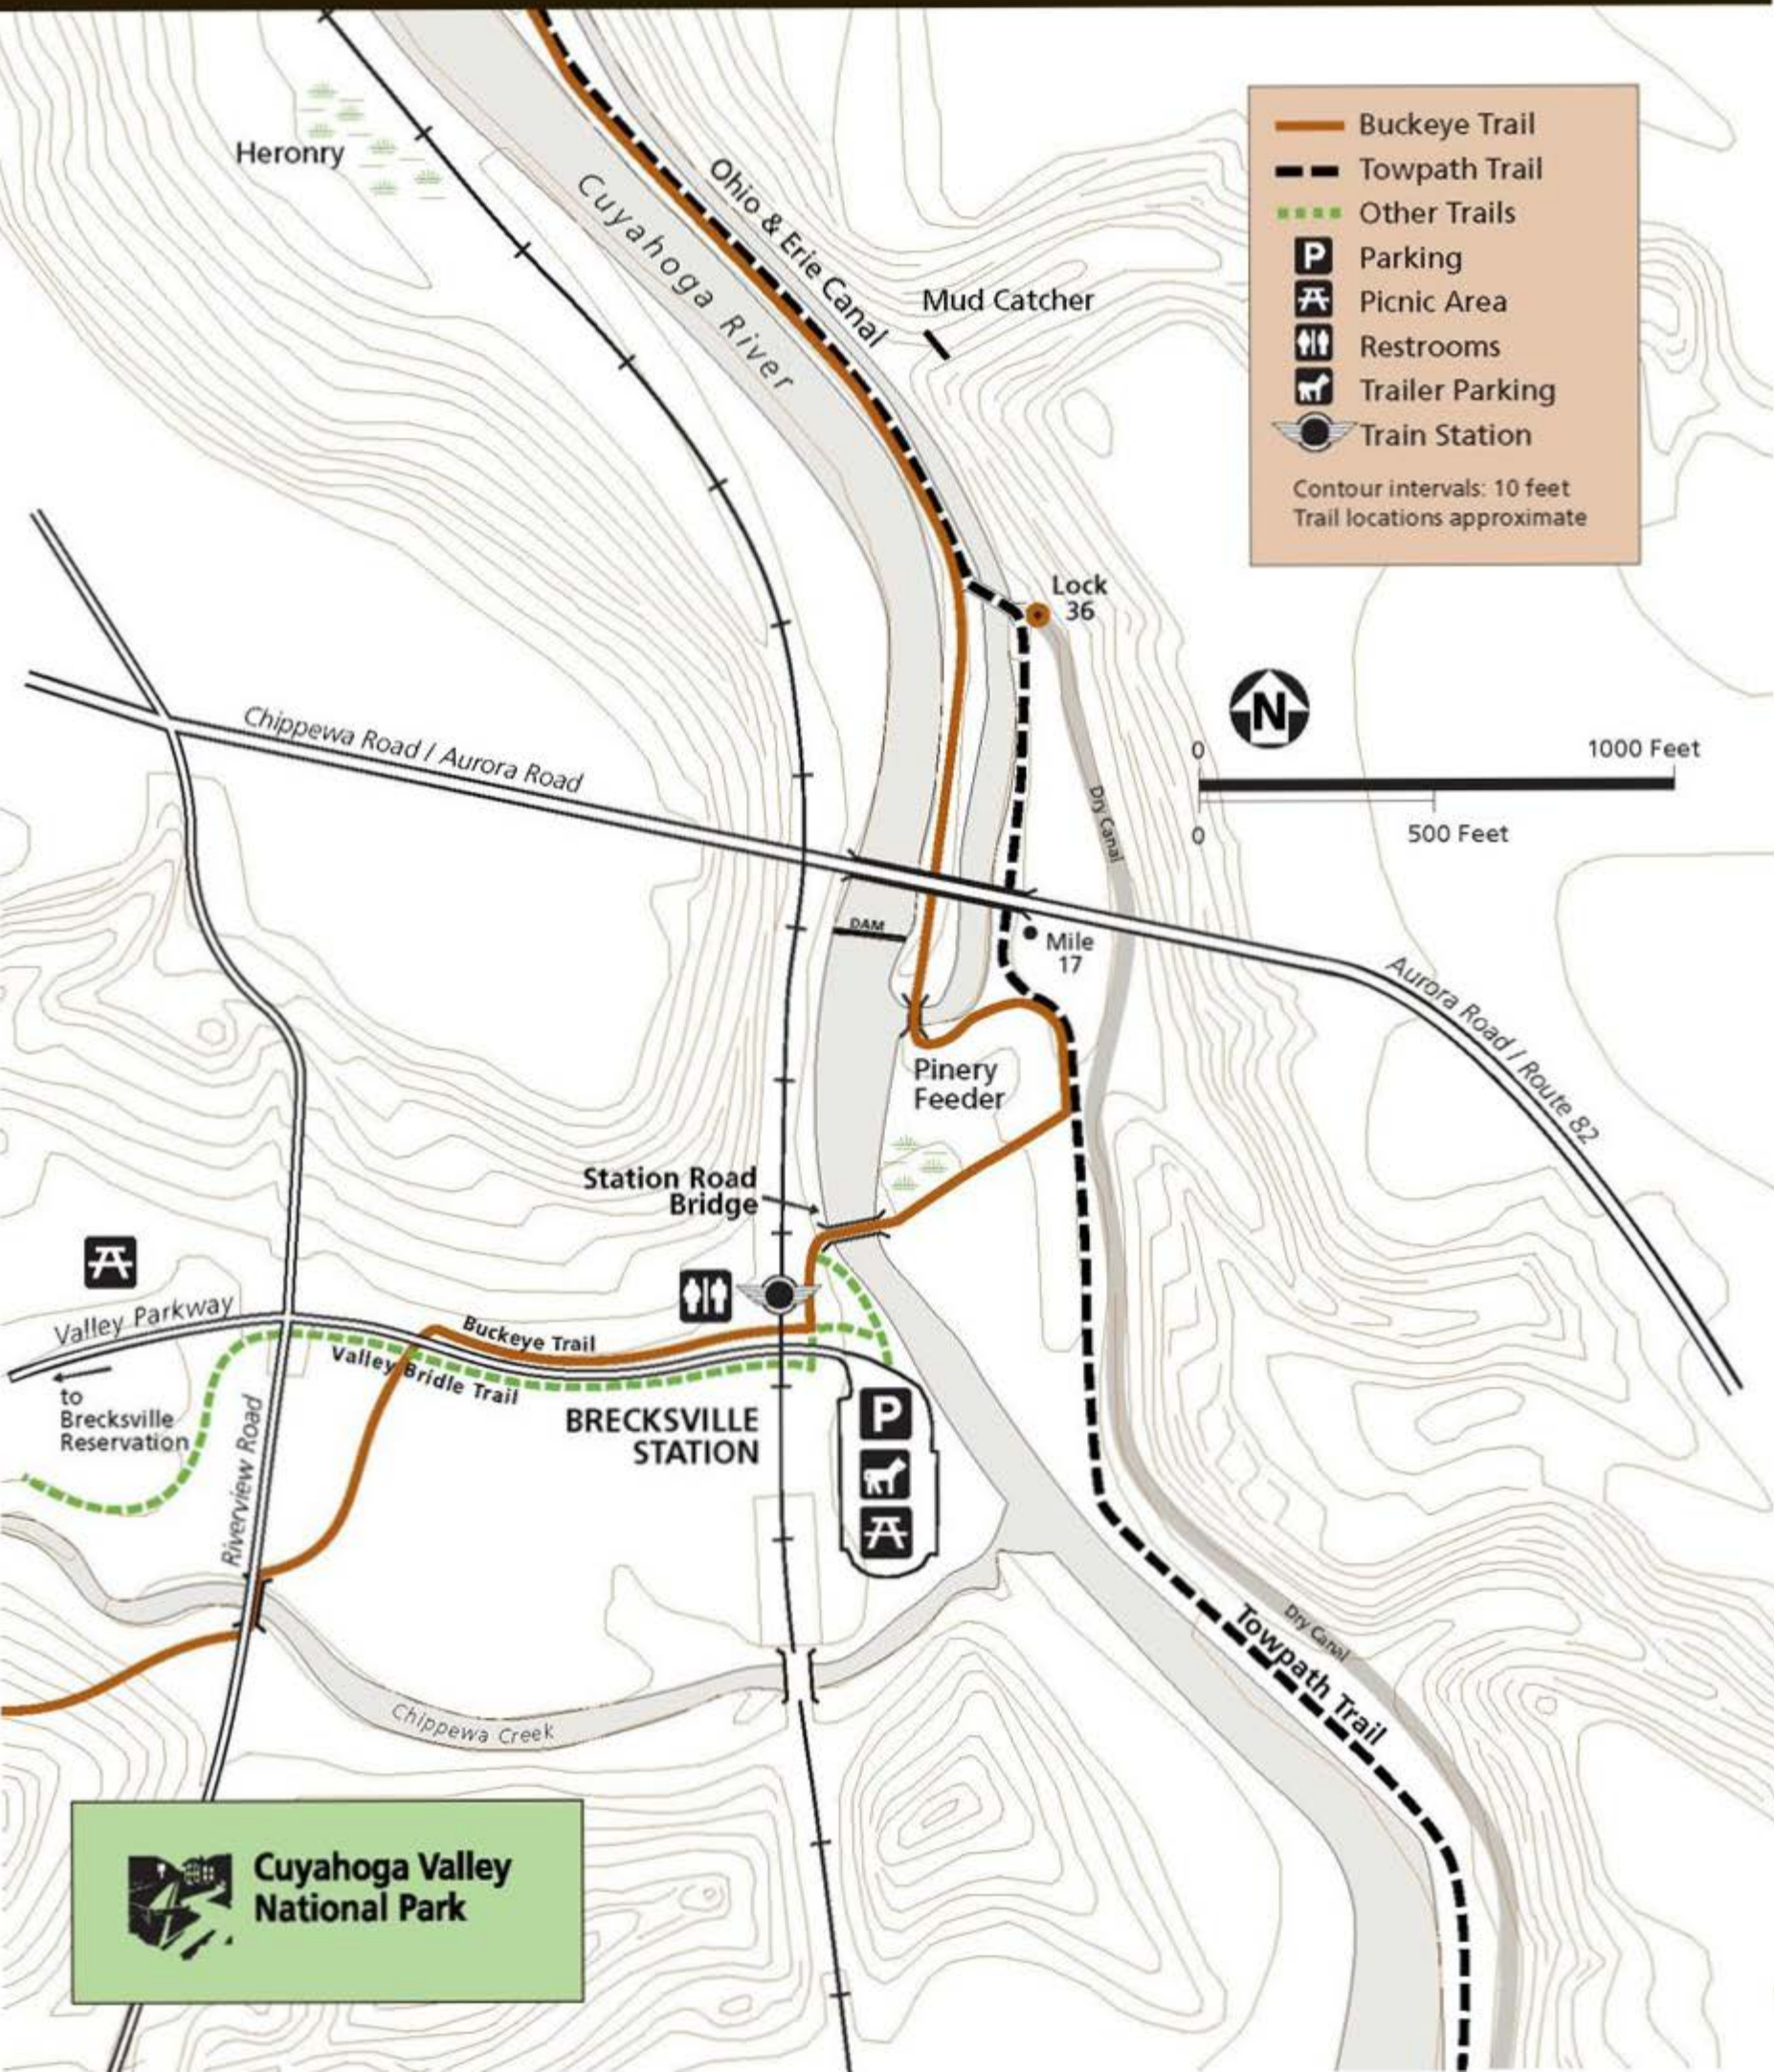

# Station Road Bridge Area

National Park Service  
U.S. Department of the Interior  
Cuyahoga Valley National Park

- Buckeye Trail
- Towpath Trail
- Other Trails
- Parking
- Picnic Area
- Restrooms
- Trailer Parking
- Train Station

Contour intervals: 10 feet  
Trail locations approximate

**Cuyahoga Valley National Park**