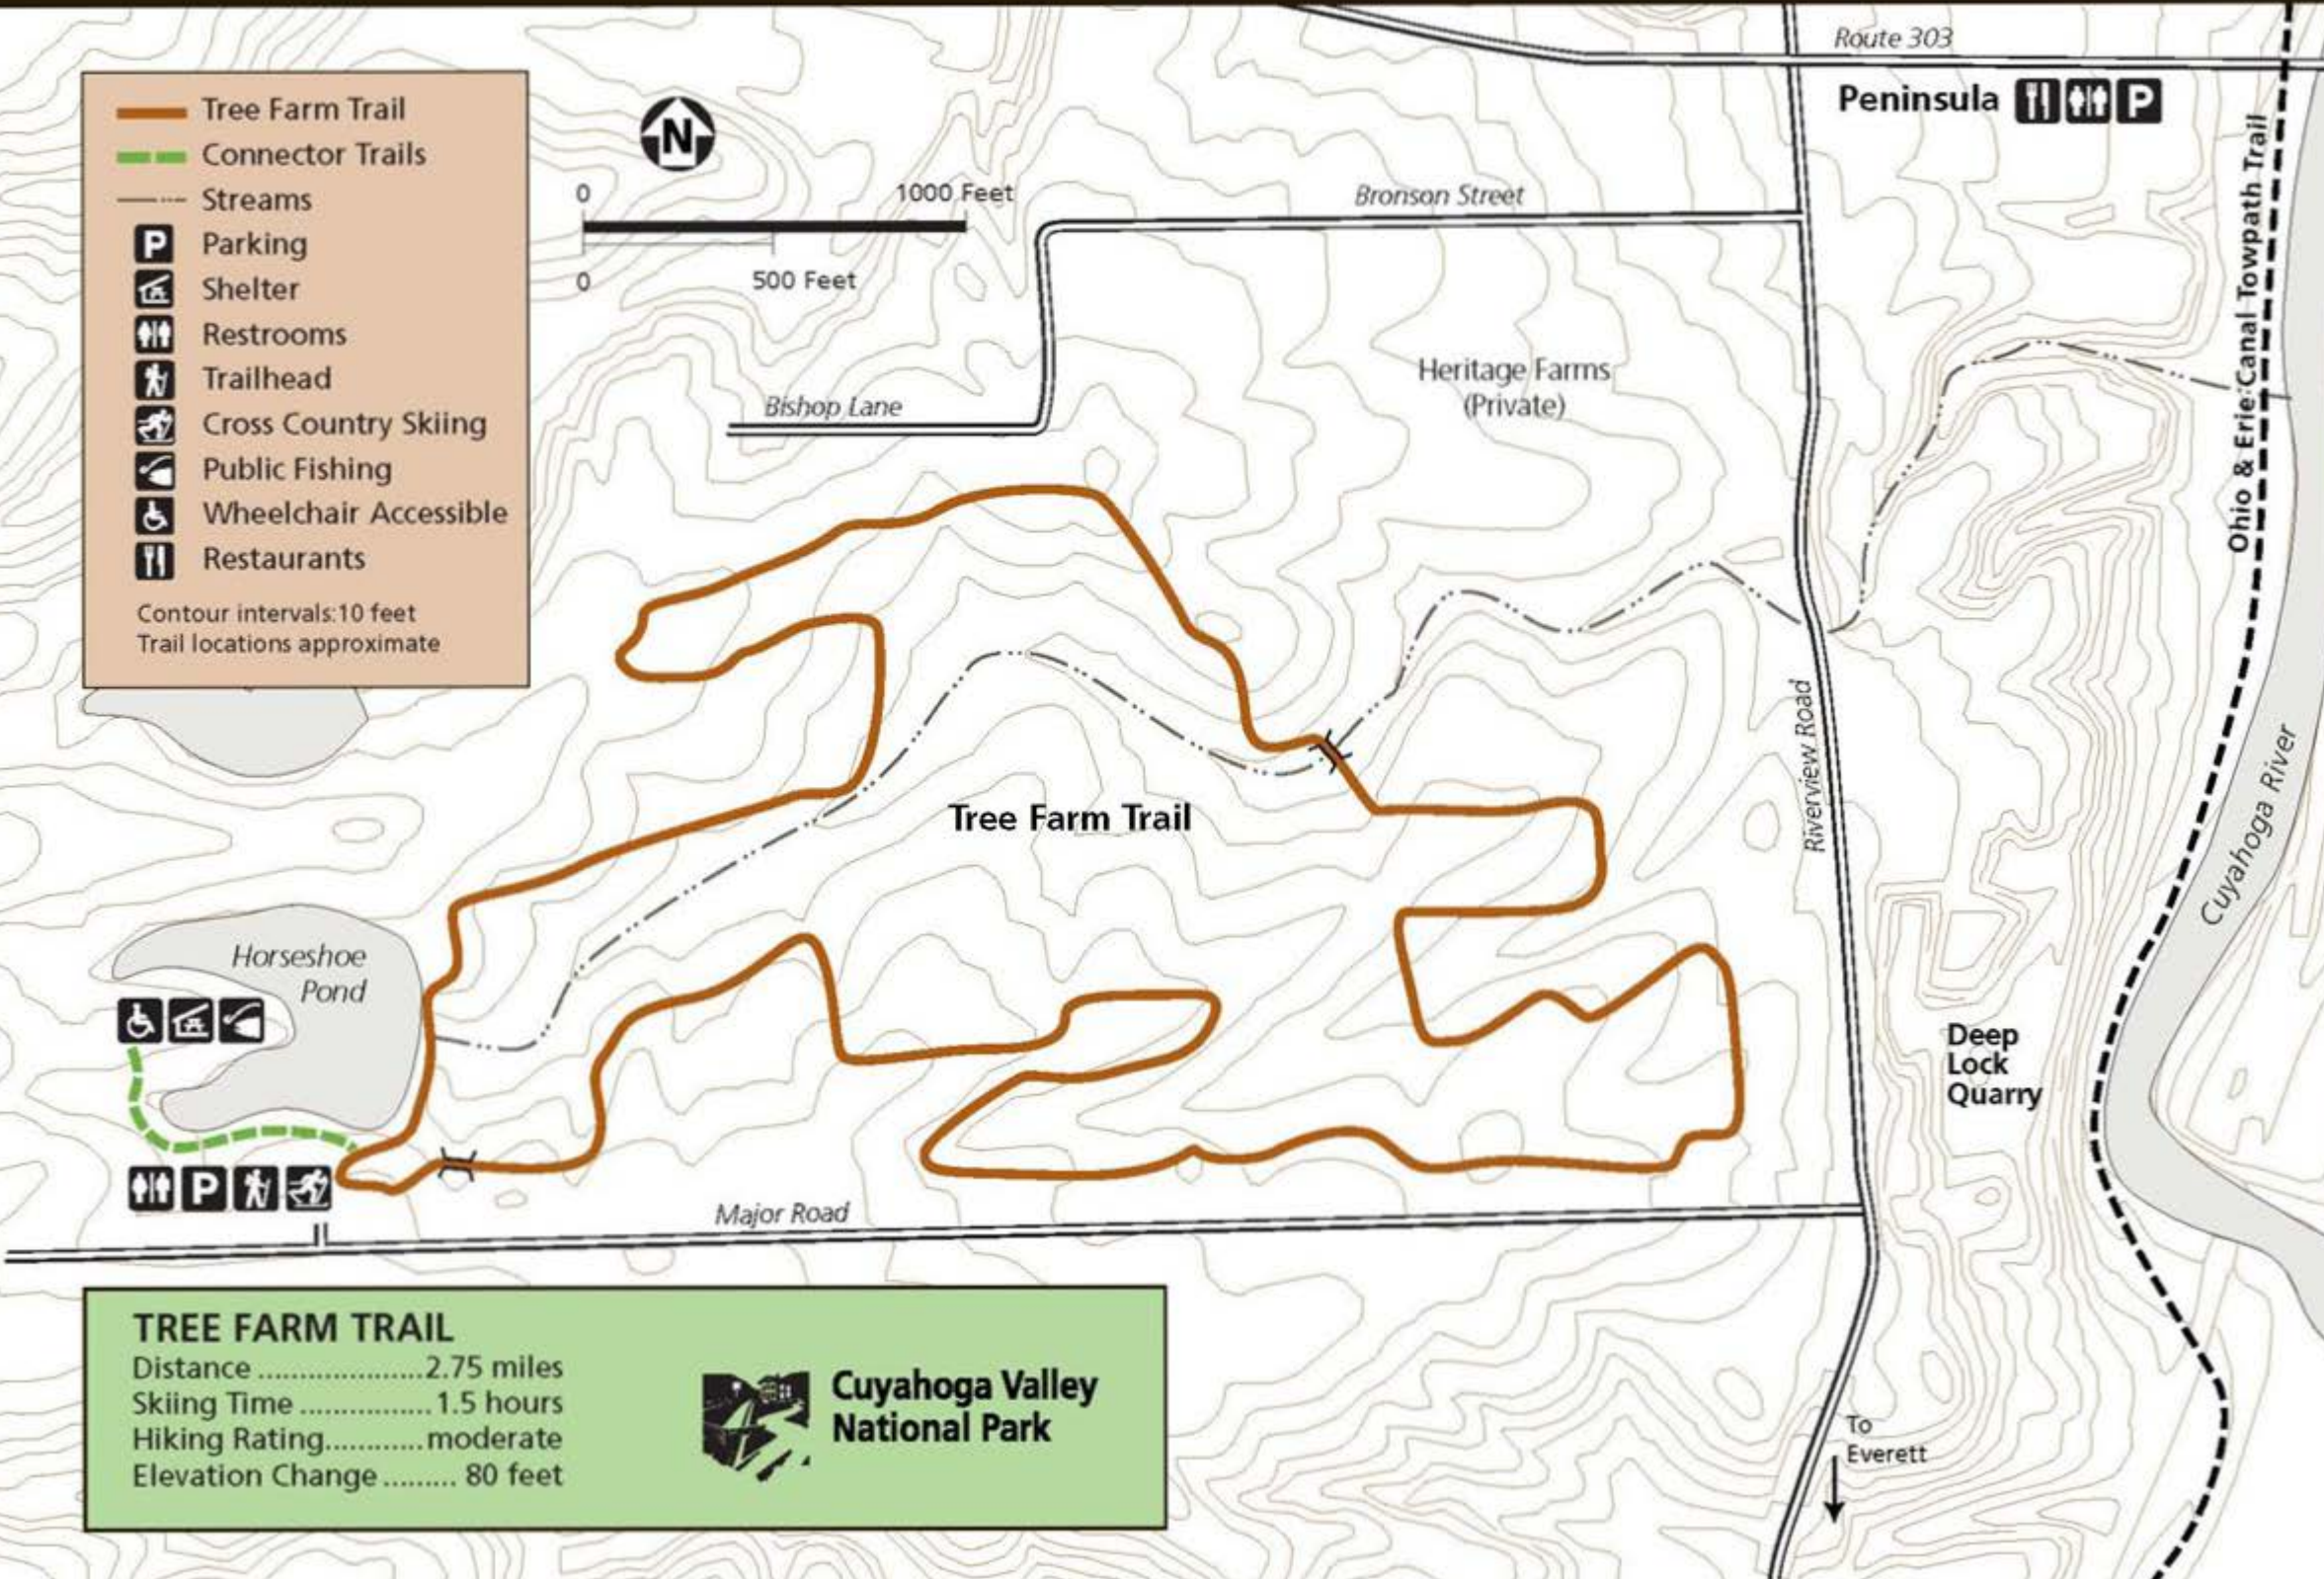

# Tree Farm Trail

- Tree Farm Trail
- Connector Trails
- Streams
- Parking
- Shelter
- Restrooms
- Trailhead
- Cross Country Skiing
- Public Fishing
- Wheelchair Accessible
- Restaurants

Contour intervals: 10 feet  
 Trail locations approximate

**TREE FARM TRAIL**  
 Distance ..... 2.75 miles  
 Skiing Time ..... 1.5 hours  
 Hiking Rating ..... moderate  
 Elevation Change ..... 80 feet

**Cuyahoga Valley National Park**