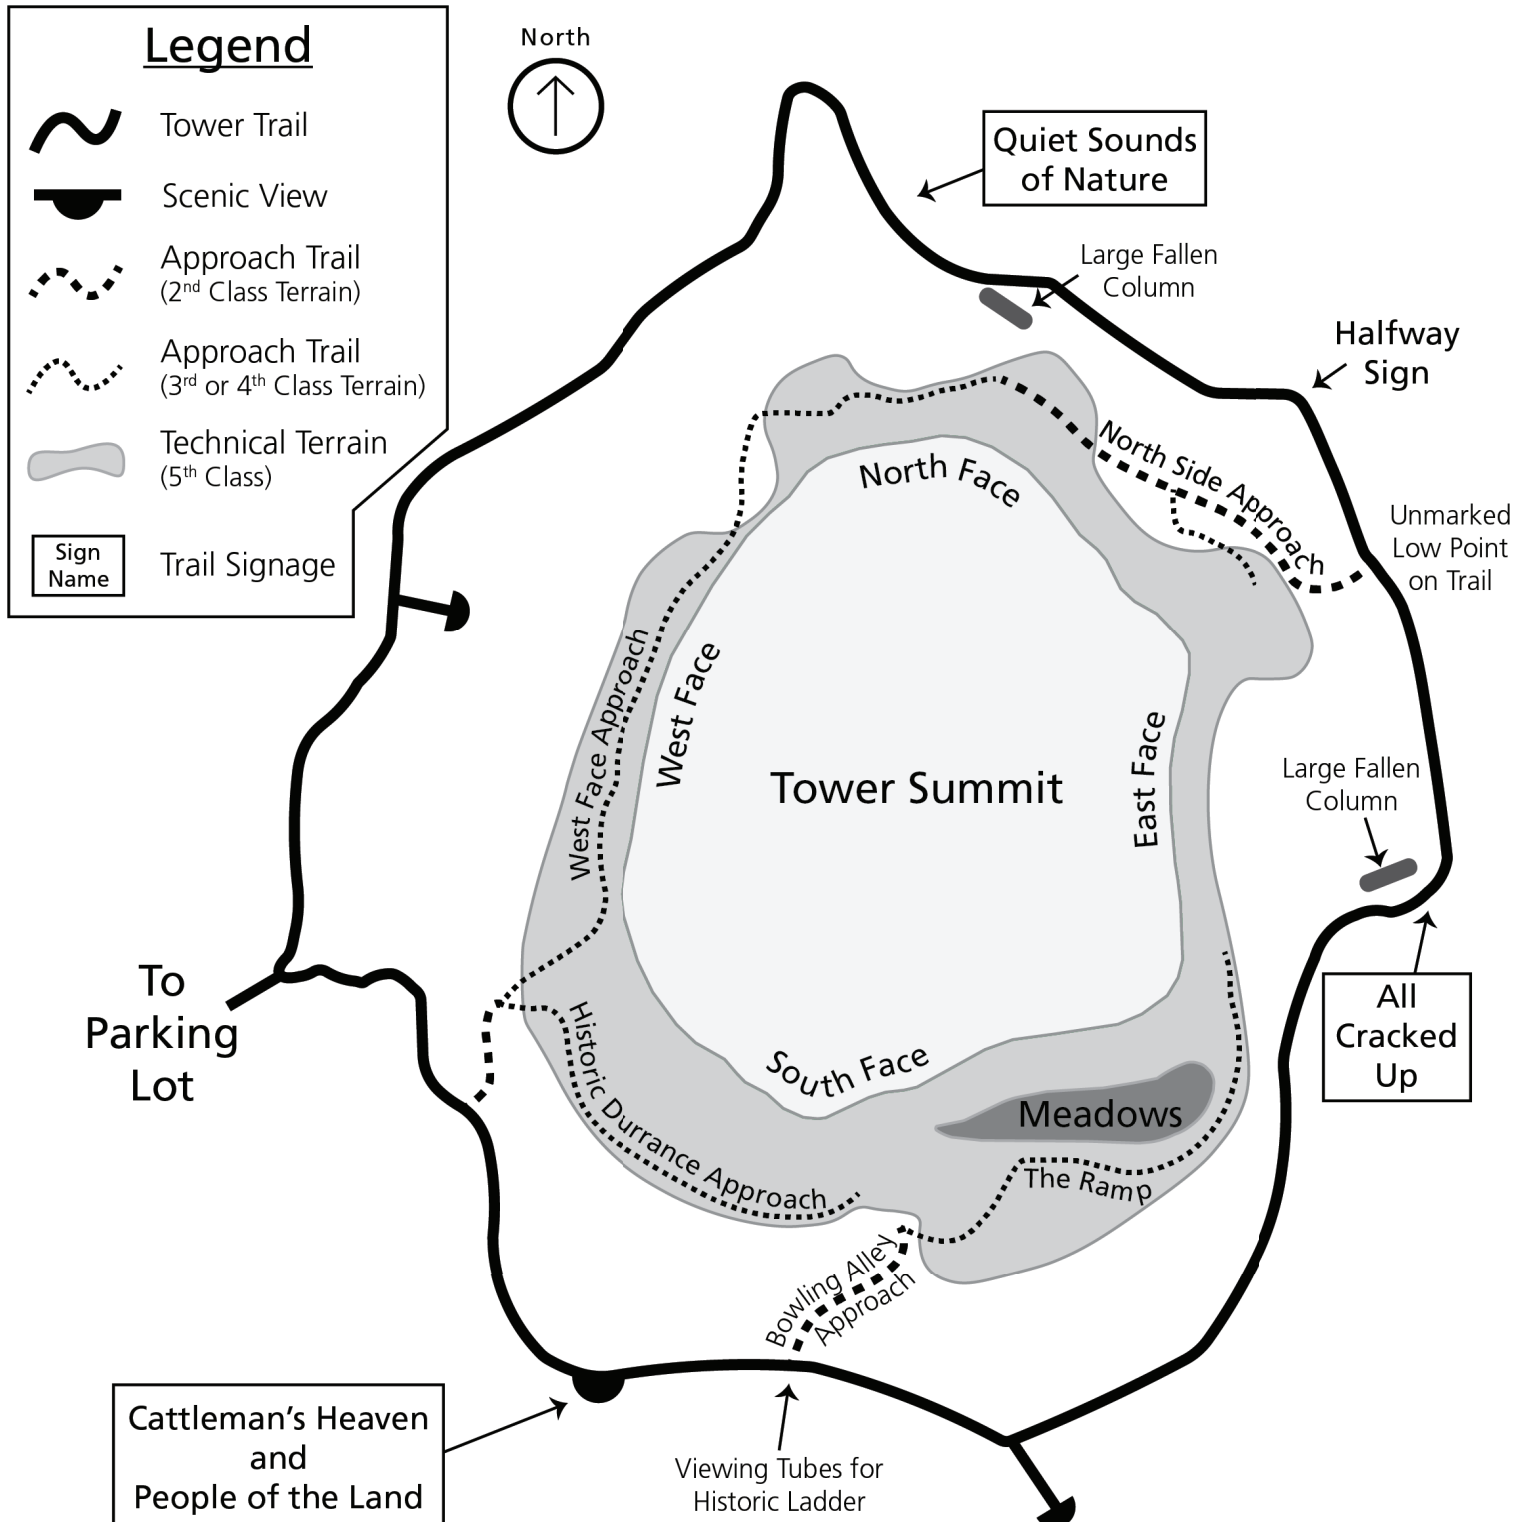

Approach Trails for Climbing Routes at Devils Tower National Monument

Map not to scale