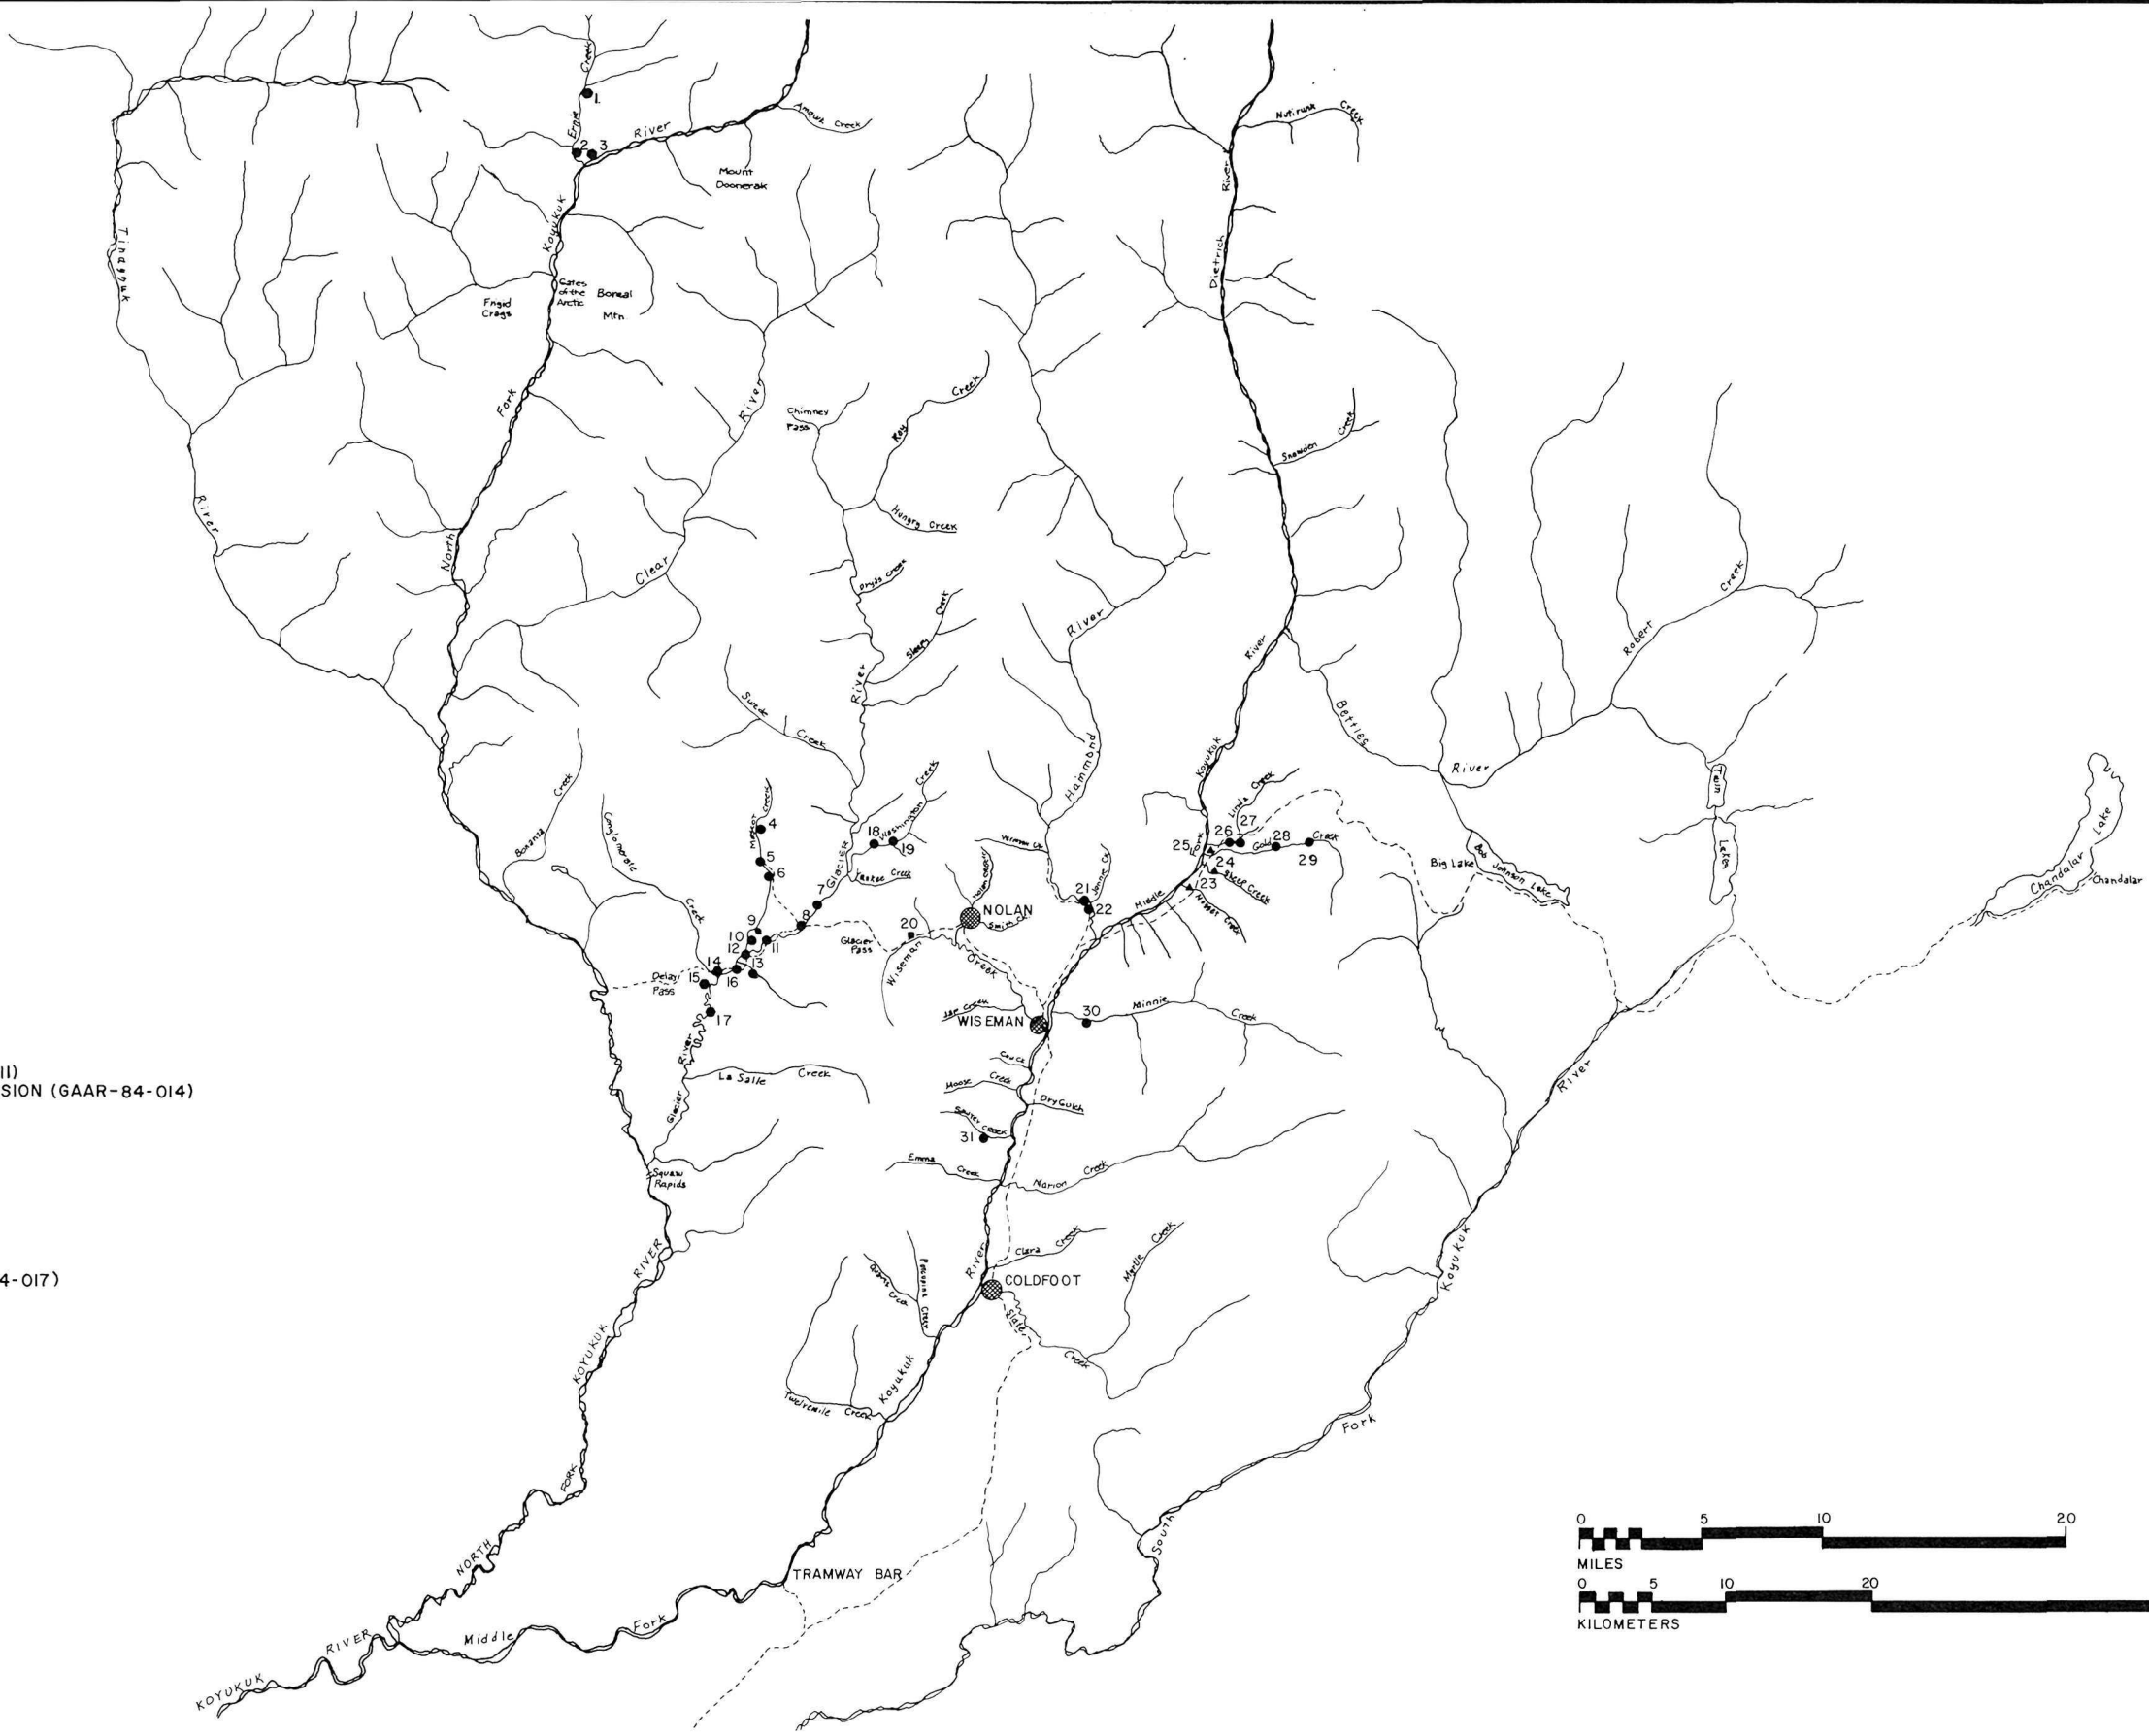

SEWARD PENINSULA

ST. LAWRENCE ISLAND

Nome

Cape Denbigh

BERING SEA

YUKON RIVER

KALTAG RIVER

KOYUKUK RIVER

Melozitna River

TANANA RIVER

YUKON RIVER

Fairbanks

Rampart City

Nuklukayet

TANANA RIVER

ALASKA RANGE

YUKON RIVER

ALEUTIAN ISLANDS

BERING SEA

SCALE 1:7,500,000

0 100 200 300 Miles
0 100 200 300 Kilometers

GATES of the ARCTIC and regional environs

SCALE 1:2,500,000

1 INCH EQUALS APPROXIMATELY 40 MILES
0 50 100 150 200 Miles
0 50 100 150 200 Kilometers

HISTORIC BASE MAP
 EASTERN SECTOR GATES OF THE ARCTIC NATIONAL PARK AND PRESERVE
 AND ADJACENT AREAS