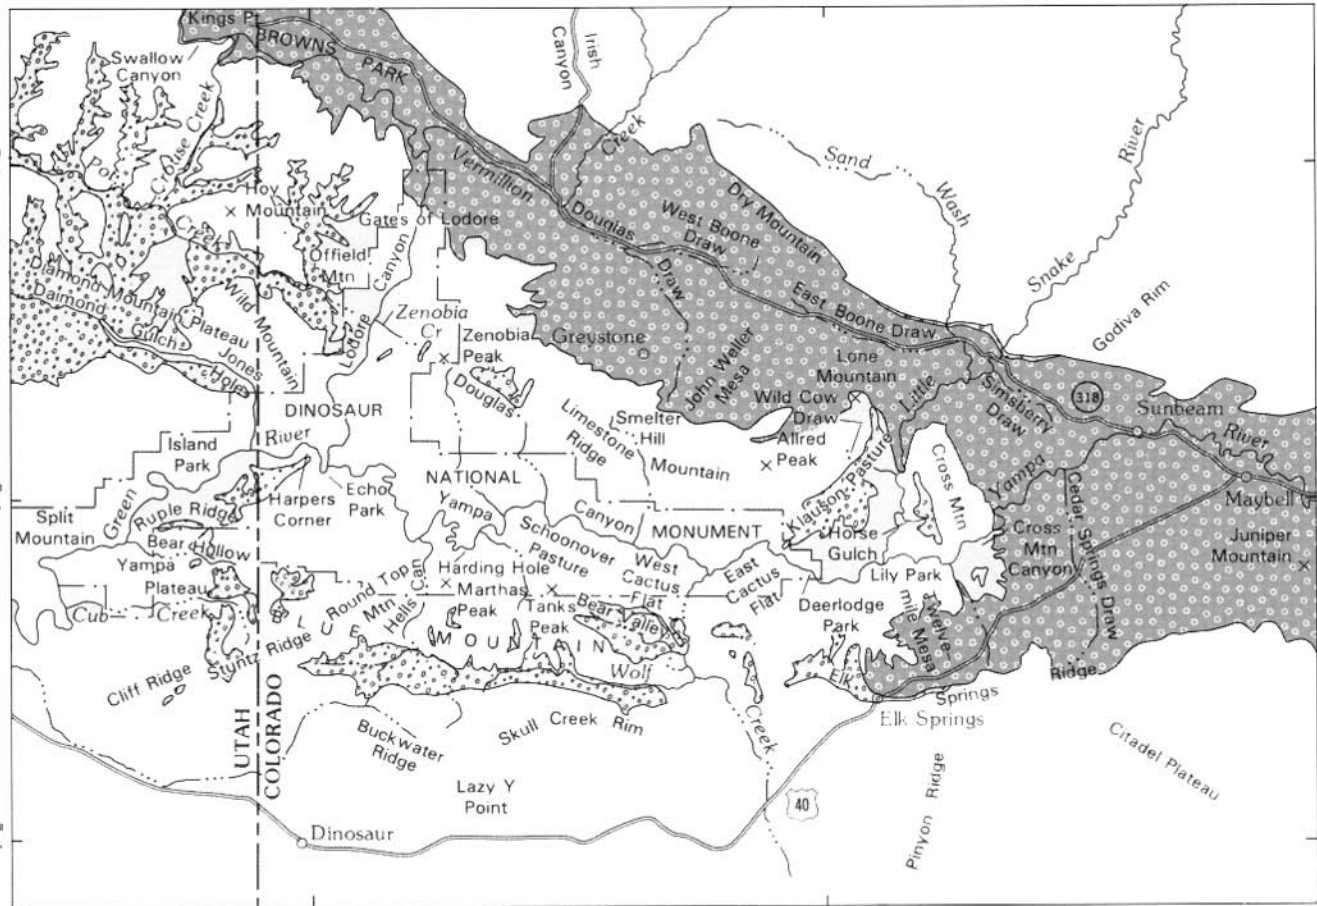

109°00'

108°30'

40°
45'40°
30'40°
15'

0 25 KILOMETERS

0 25 MILES

EXPLANATION

BROWNS PARK FORMATION

BISHOP CONGLOMERATE