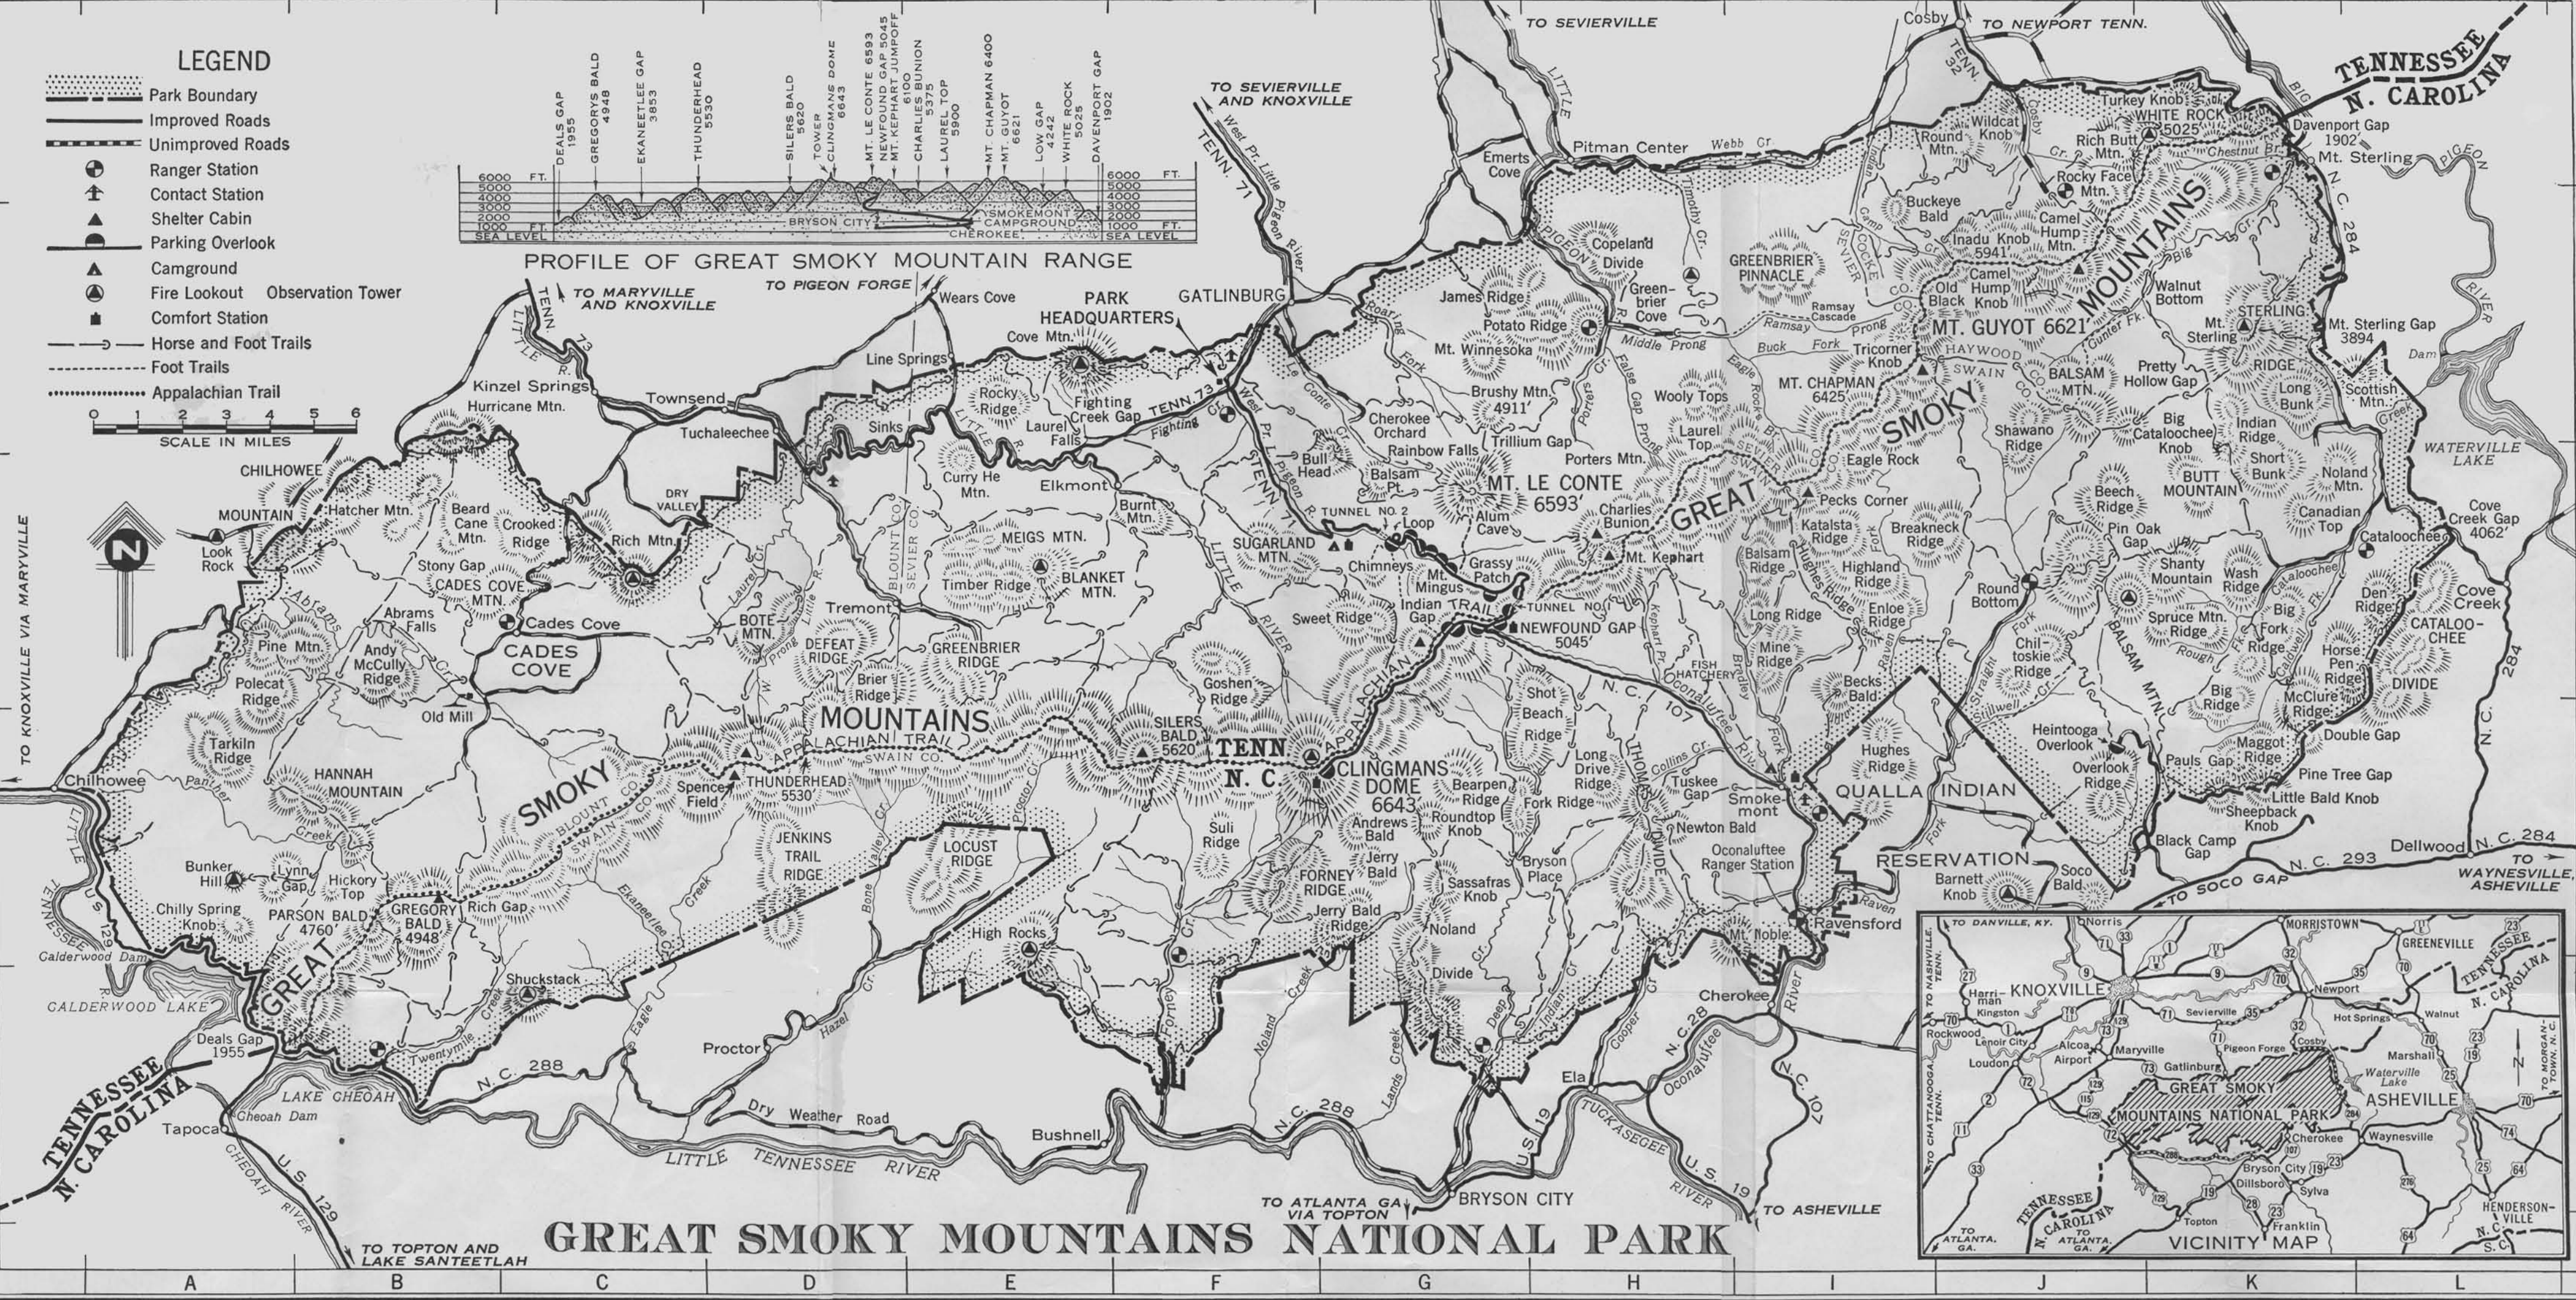

# LEGEND

- Park Boundary
- Improved Roads
- Unimproved Roads
- Ranger Station
- Contact Station
- Shelter Cabin
- Parking Overlook
- Camground
- Fire Lookout Observation Tower
- Comfort Station
- Horse and Foot Trails
- Foot Trails
- Appalachian Trail

PROFILE OF GREAT SMOKY MOUNTAIN RANGE

# GREAT SMOKY MOUNTAINS NATIONAL PARK