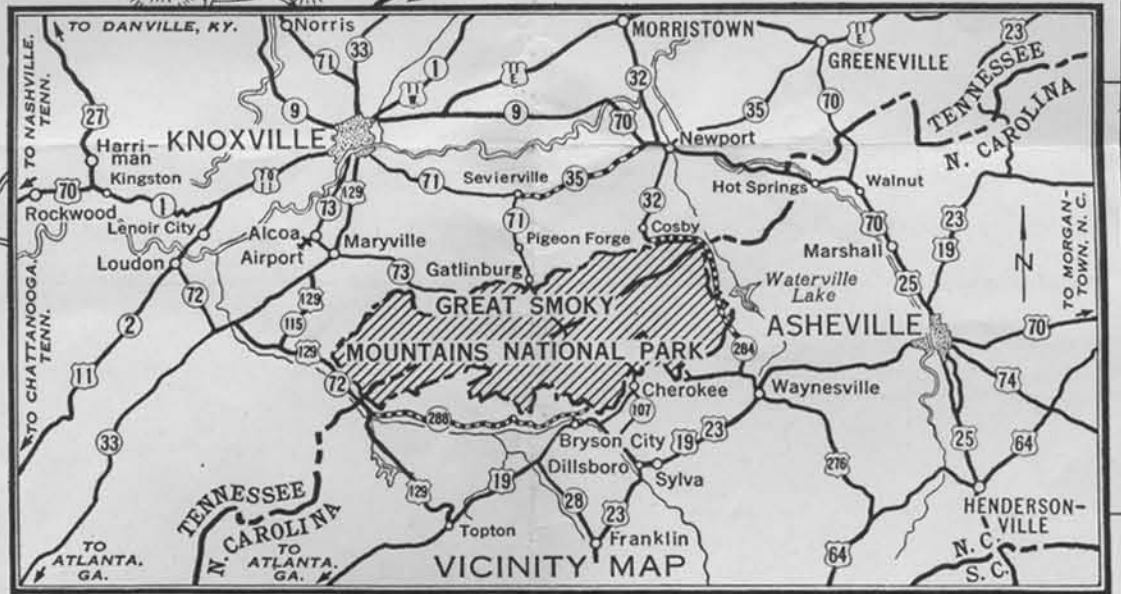

# LEGEND

- Park Boundary
- Improved Roads
- Unimproved Roads
- Ranger Station
- Contact Station
- Shelter Cabin
- Parking Overlook
- Camground
- Fire Lookout Observation Tower
- Comfort Station
- Horse and Foot Trails
- Foot Trails
- Appalachian Trail

PROFILE OF GREAT SMOKY MOUNTAIN RANGE

# GREAT SMOKY MOUNTAINS NATIONAL PARK