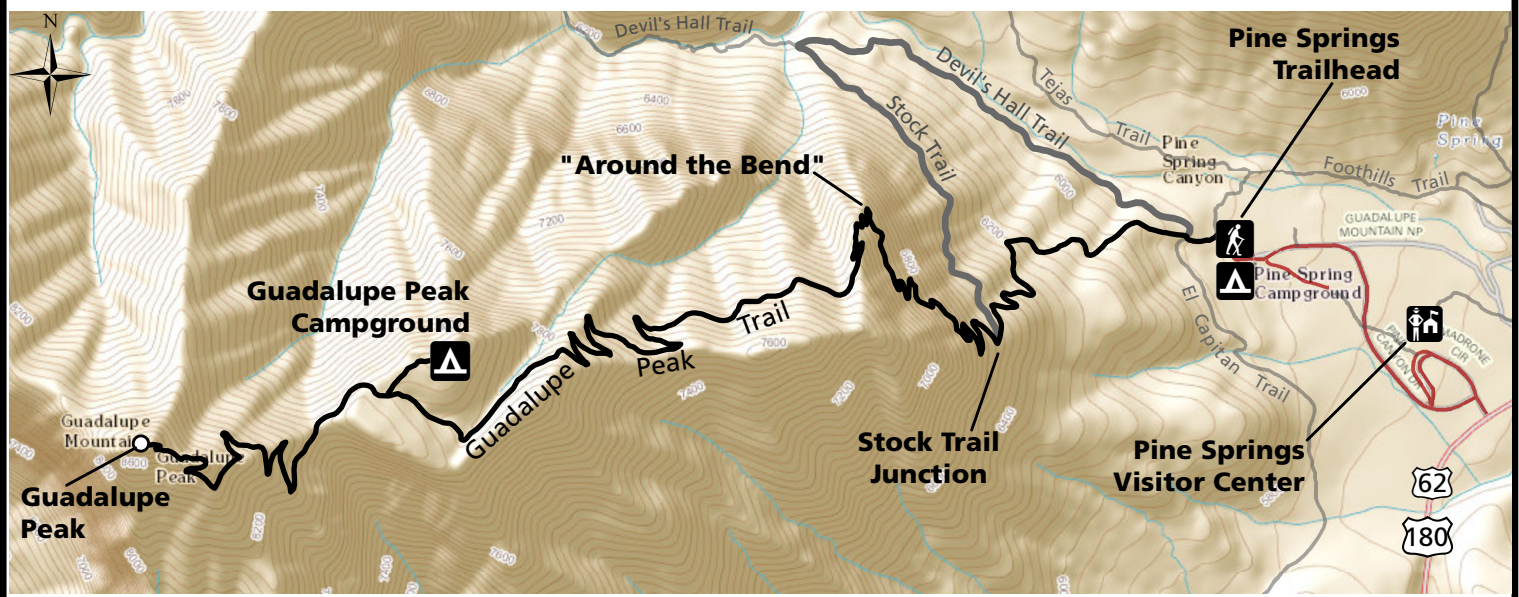

# Guadalupe Peak Trail

### Mileage Chart

	Pine Springs TH	Stock Trail	Around the Bend	Campground	Guadalupe Peak
Pine Springs TH	x	0.7	1.5	3.1	4.1
Stock Trail	0.7	x	0.8	2.4	3.4
Around the Bend	1.5	0.8	x	1.6	2.6
Campground	3.1	2.4	1.6	x	1
Guadalupe Peak	4.1	3.4	2.6	1	x