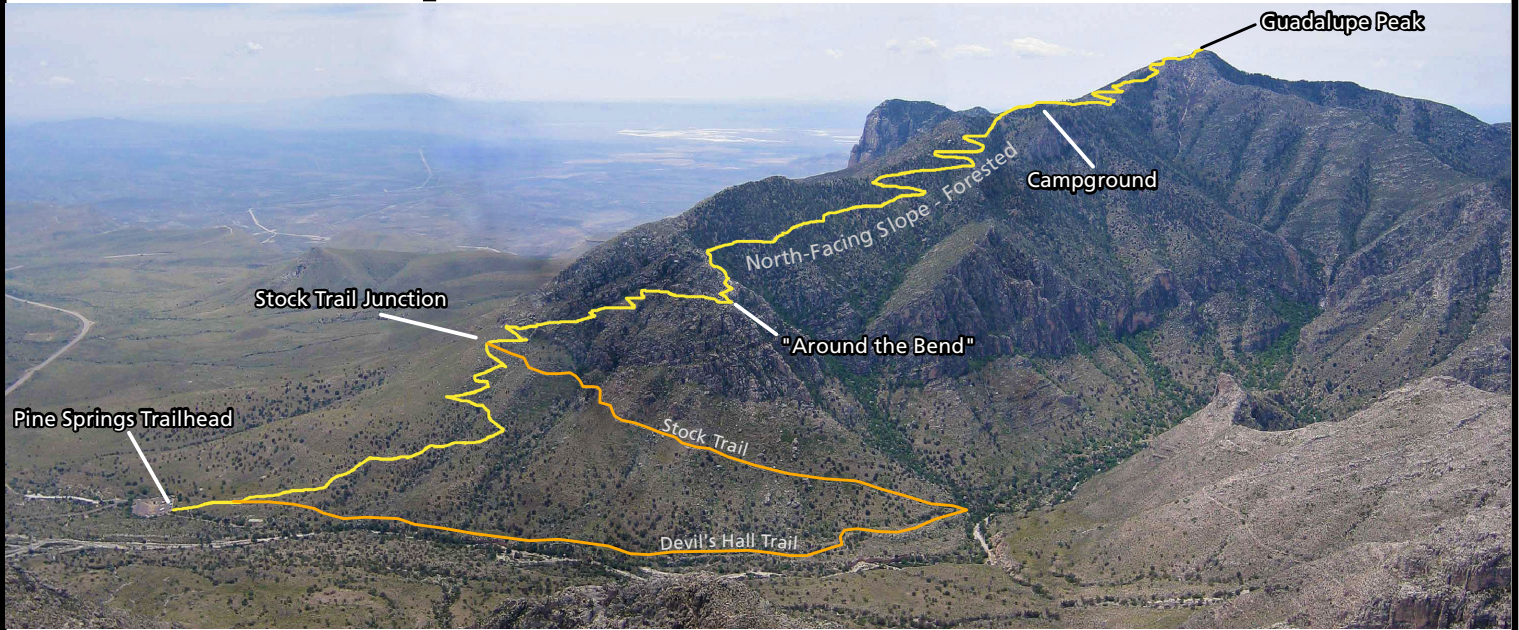

# Guadalupe Peak Trail

### Mileage Chart

	Pine Springs TH	Stock Trail	Around the Bend	Campground	Guadalupe Peak
Pine Springs TH	x	0.7	1.5	3.1	4.1
Stock Trail	0.7	x	0.8	2.4	3.4
Around the Bend	1.5	0.8	x	1.6	2.6
Campground	3.1	2.4	1.6	x	1
Guadalupe Peak	4.1	3.4	2.6	1	x