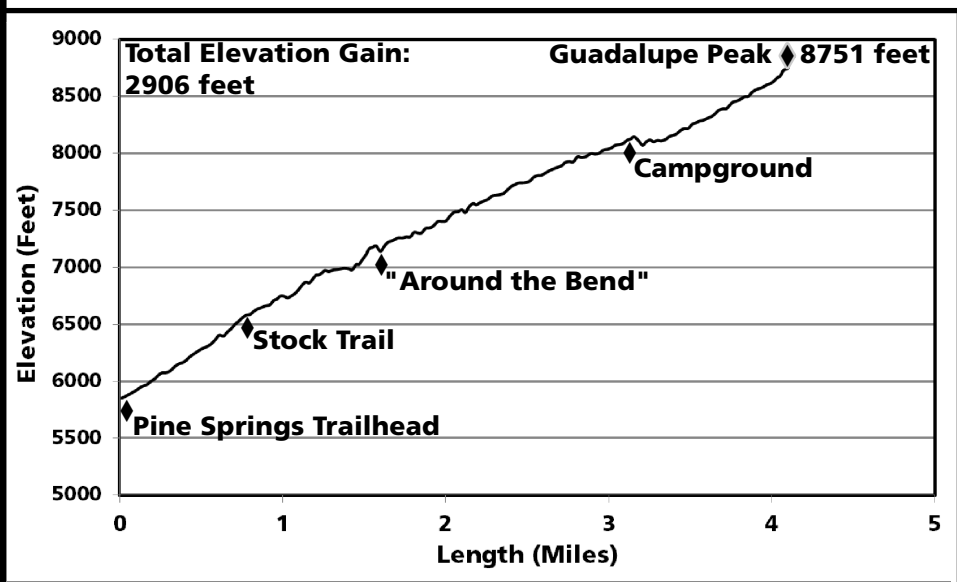

# Guadalupe Peak Trail

### Mileage Chart

	Pine Springs TH	Stock Trail	Around the Bend	Campground	Guadalupe Peak
Pine Springs TH	x	0.7	1.5	3.1	4.1
Stock Trail	0.7	x	0.8	2.4	3.4
Around the Bend	1.5	0.8	x	1.6	2.6
Campground	3.1	2.4	1.6	x	1
Guadalupe Peak	4.1	3.4	2.6	1	x