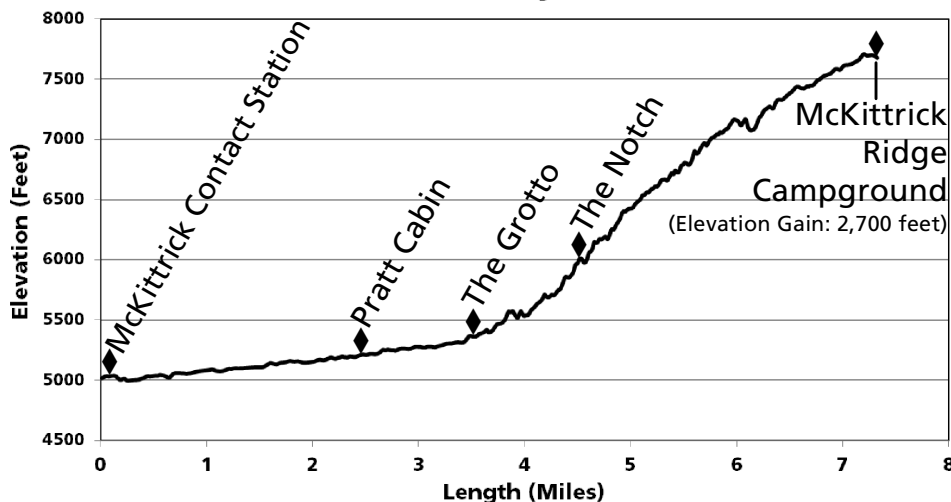

McKittrick Canyon Trail Day Hikes

McKittrick Canyon Trail

Legend

- McKittrick Canyon Trail
- Designated Wilderness
- ▭ Park Boundary

Mileage Chart

	McKittrick TH	Pratt Cabin	The Grotto	The Notch	McKittrick Ridge CG
McKittrick TH	x	2.4	3.5	4.5	7.6
Pratt Cabin	2.4	x	1.1	2.1	5.2
The Grotto	3.5	1.1	x	1	4.1
The Notch	4.5	2.1	1	x	3.1
McKittrick Ridge CG	7.6	5.2	4.1	3.1	x

Pratt Cabin

Canyon Trail

Fall Color

The Notch

The Grotto

View from The Notch

McKittrick Ridge

McKittrick Canyon from McKittrick Ridge