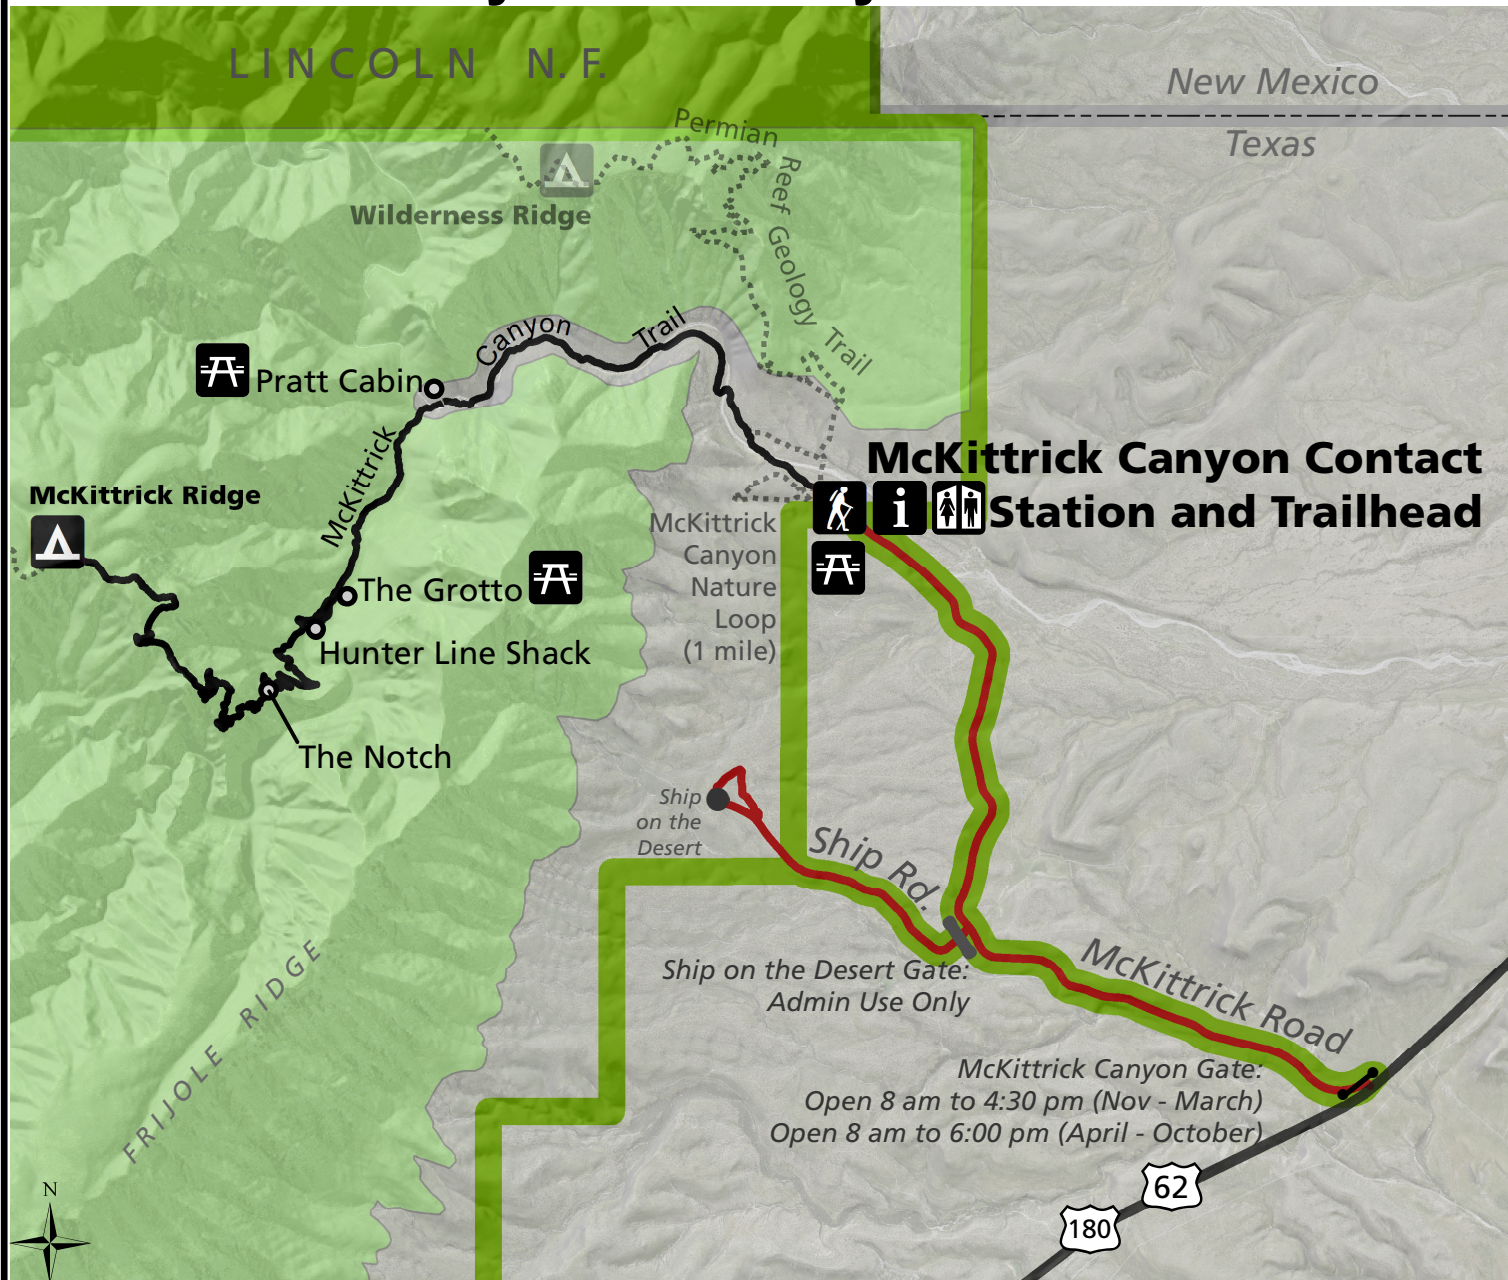

McKittrick Canyon Trail Day Hikes

McKittrick Canyon Trail

Legend

- McKittrick Canyon Trail
- Designated Wilderness
- ▭ Park Boundary

Mileage Chart

	McKittrick TH	Pratt Cabin	The Grotto	The Notch	McKittrick Ridge CG
McKittrick TH	x	2.4	3.5	4.5	7.6
Pratt Cabin	2.4	x	1.1	2.1	5.2
The Grotto	3.5	1.1	x	1	4.1
The Notch	4.5	2.1	1	x	3.1
McKittrick Ridge CG	7.6	5.2	4.1	3.1	x

Pratt Cabin

Canyon Trail

Fall Color

The Notch

The Grotto

View from The Notch

McKittrick Ridge

McKittrick Canyon from McKittrick Ridge