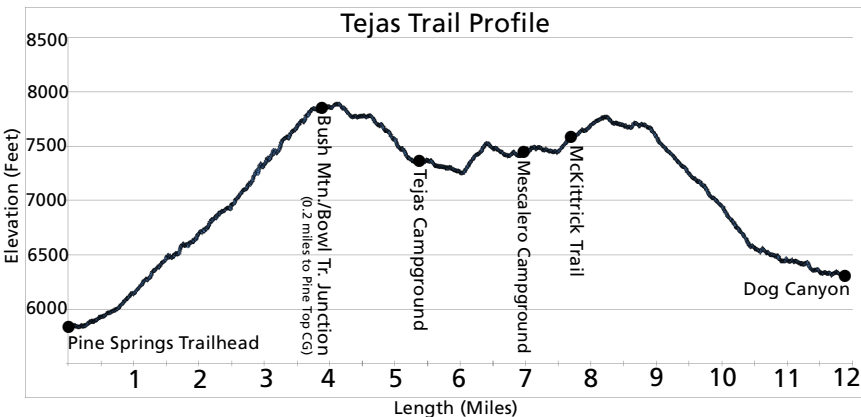

Tejas Trail

Mileage Chart

	Pine Springs TH	Bush/Bowl Tr	Tejas CG	Mescalero CG	McKittrick Tr	Dog Canyon
Pine Springs TH	x	3.7 miles	5.3 miles	7.0 miles	7.8 miles	11.9 miles
Bush/Bowl Trail	3.7 miles	x	1.6 miles	3.3 miles	4.1 miles	8.2 miles
Tejas CG	5.3 miles	1.6 miles	x	1.7 miles	2.5 miles	6.6 miles
Mescalero CG	7.0 miles	3.3 miles	1.7 miles	x	0.8 miles	4.9 miles
McKittrick Tr	7.8 miles	4.1 miles	2.5 miles	0.8 miles	x	4.1 miles
Dog Canyon	11.9 miles	8.2 miles	6.6 miles	4.9 miles	4.1 miles	x