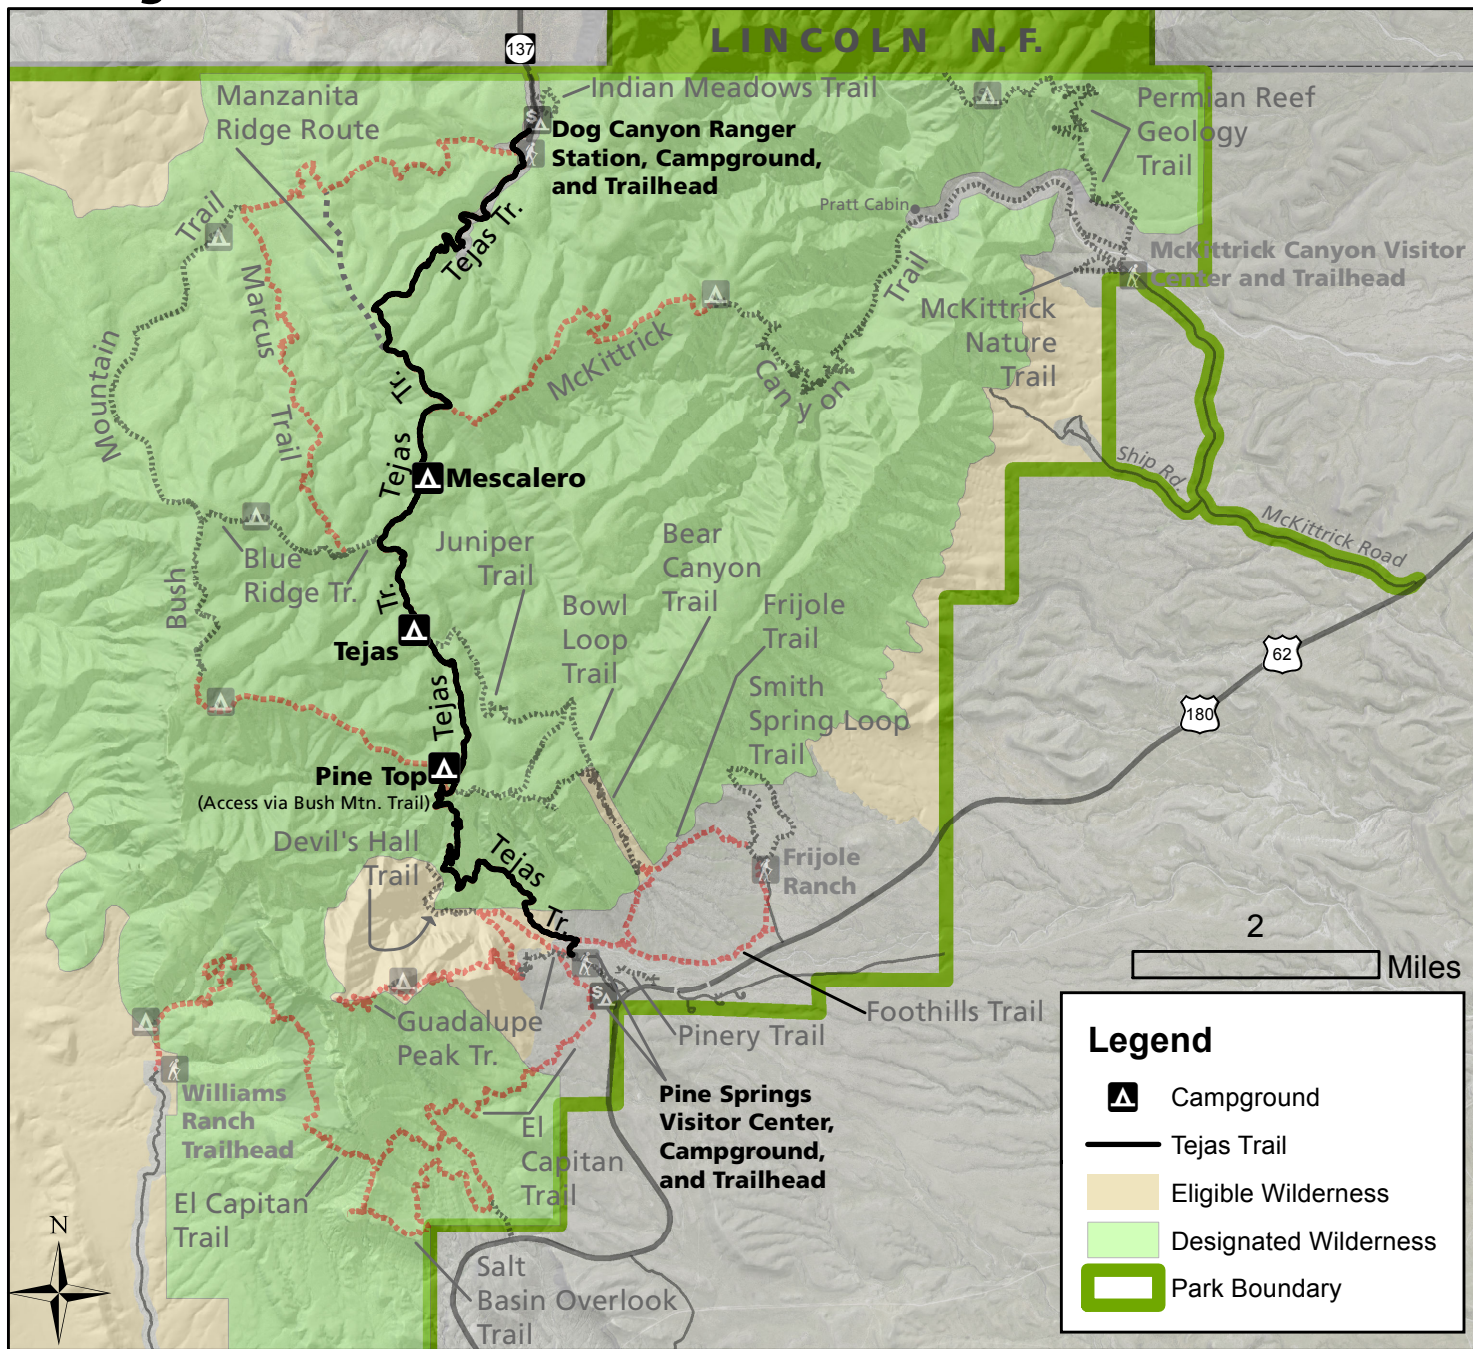

Tejas Trail

Mileage Chart

	Pine Springs TH	Bush/Bowl Tr	Tejas CG	Mescalero CG	McKittrick Tr	Dog Canyon
Pine Springs TH	x	3.7 miles	5.3 miles	7.0 miles	7.8 miles	11.9 miles
Bush/Bowl Trail	3.7 miles	x	1.6 miles	3.3 miles	4.1 miles	8.2 miles
Tejas CG	5.3 miles	1.6 miles	x	1.7 miles	2.5 miles	6.6 miles
Mescalero CG	7.0 miles	3.3 miles	1.7 miles	x	0.8 miles	4.9 miles
McKittrick Tr	7.8 miles	4.1 miles	2.5 miles	0.8 miles	x	4.1 miles
Dog Canyon	11.9 miles	8.2 miles	6.6 miles	4.9 miles	4.1 miles	x