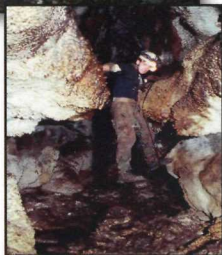

Does crawling, climbing, and squeezing through cave passages sound like an adventure? The Wild Caving Tour provides an off-trail exploration opportunity beyond the daily guided tours. Participants discover the silent wilderness of Jewel Cave through an extremely strenuous trek within a complex cave system.

Following a Park Ranger, this caving tour lasts three to four hours and witnesses 2/3-mile of passageways. This tour requires physical endurance as each caver is exposed to a rugged underground terrain.

Reservations are required.

Tours are offered on a seasonal basis.

For more information please call (605)

673-8300 or visit: www.nps.gov/jeca