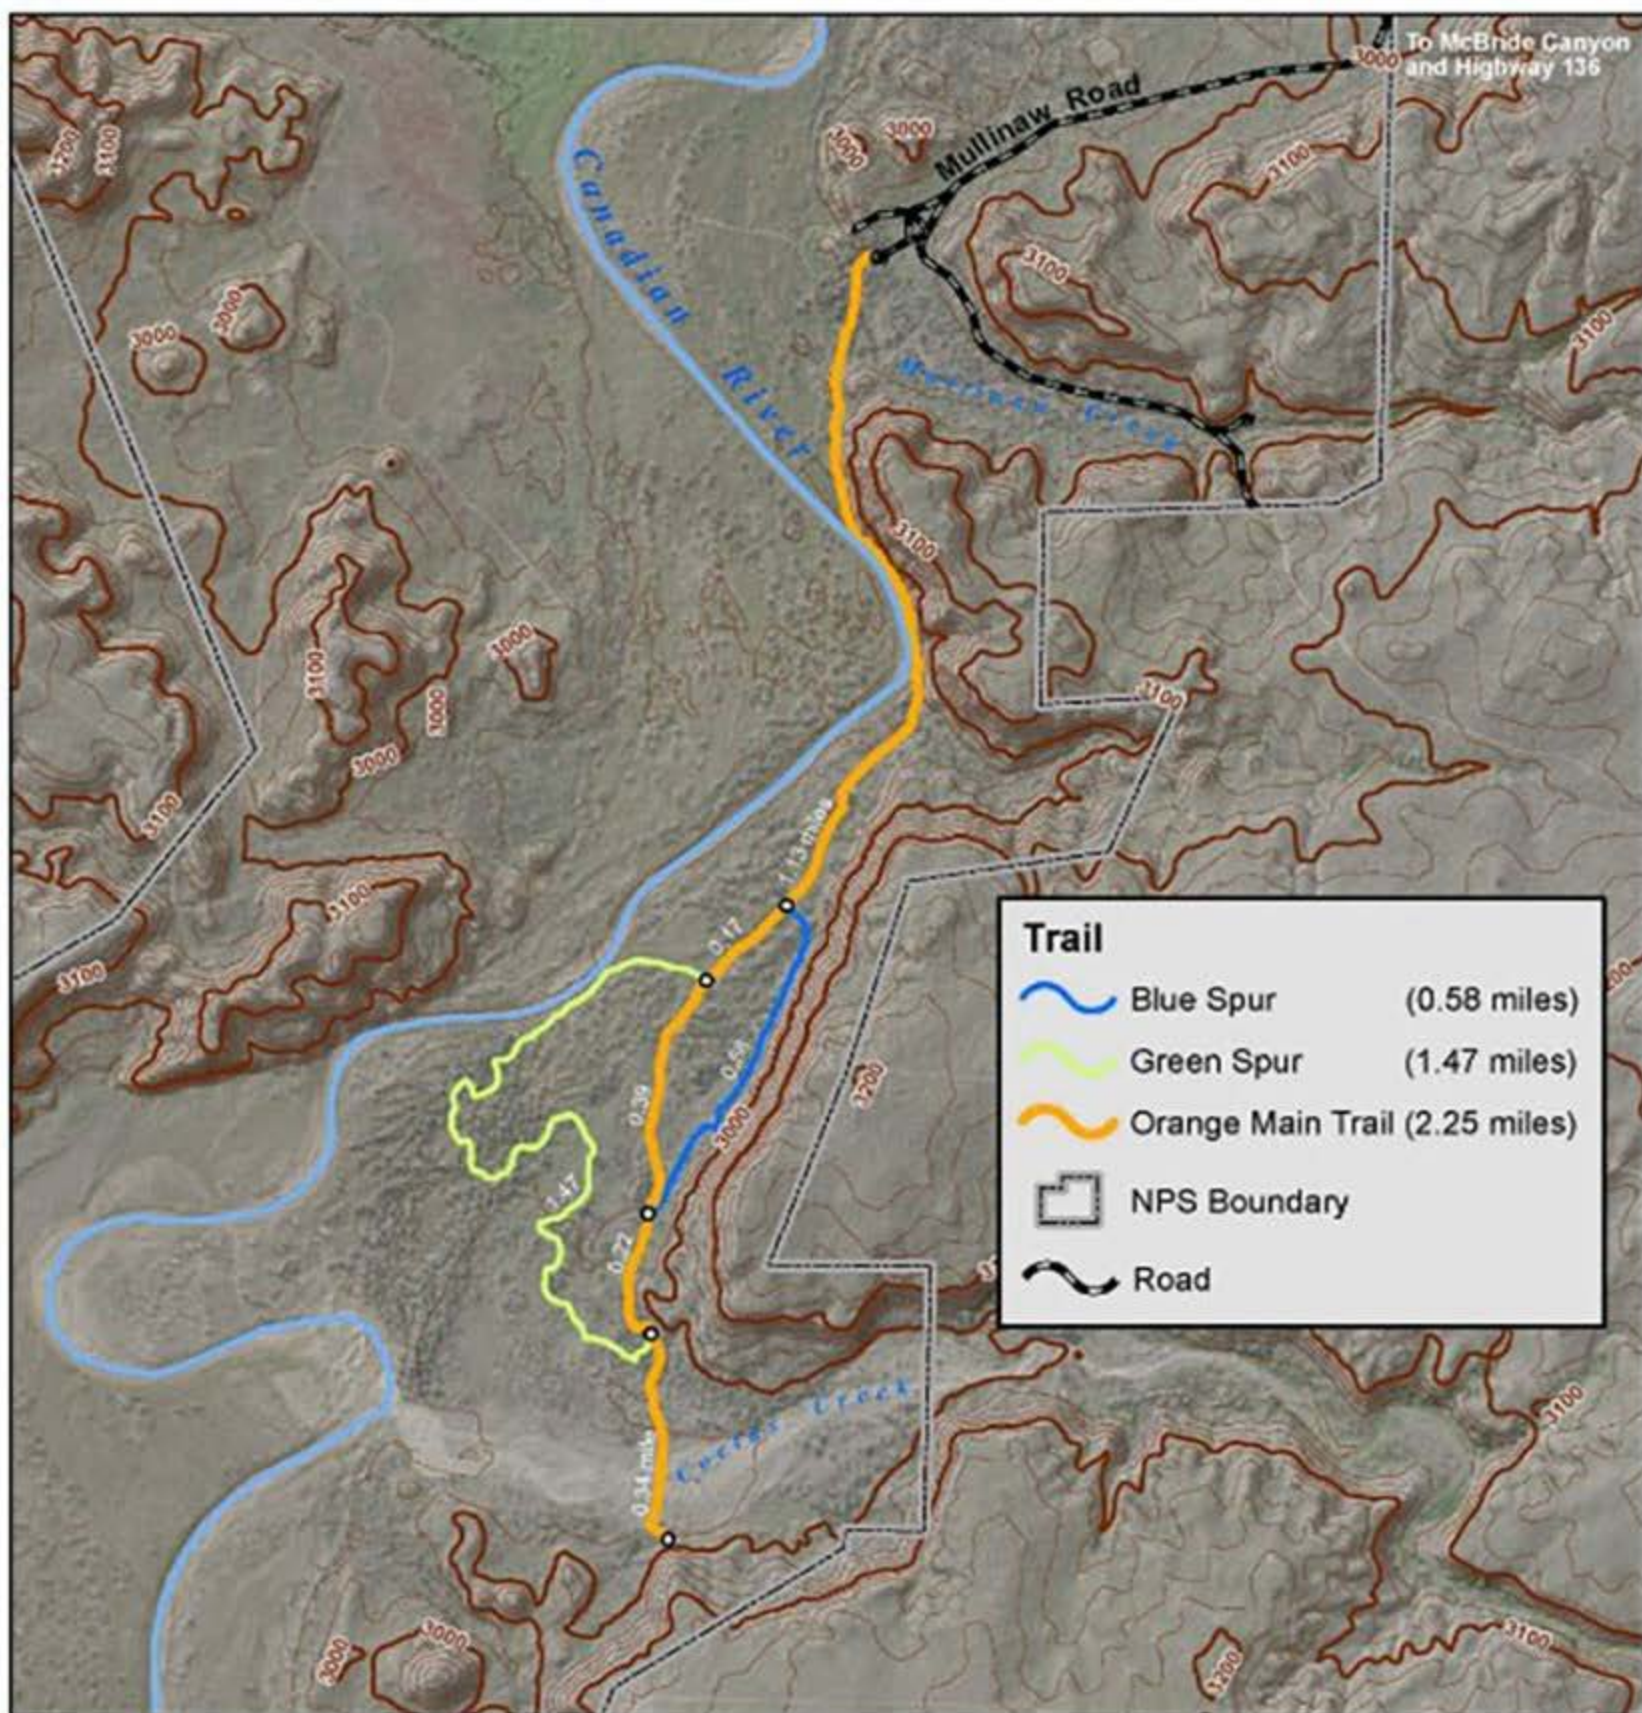

Mullinaw Trails

Scale: 1:21,120 or 3 inches = 1 mile
Contour Interval 20 feet