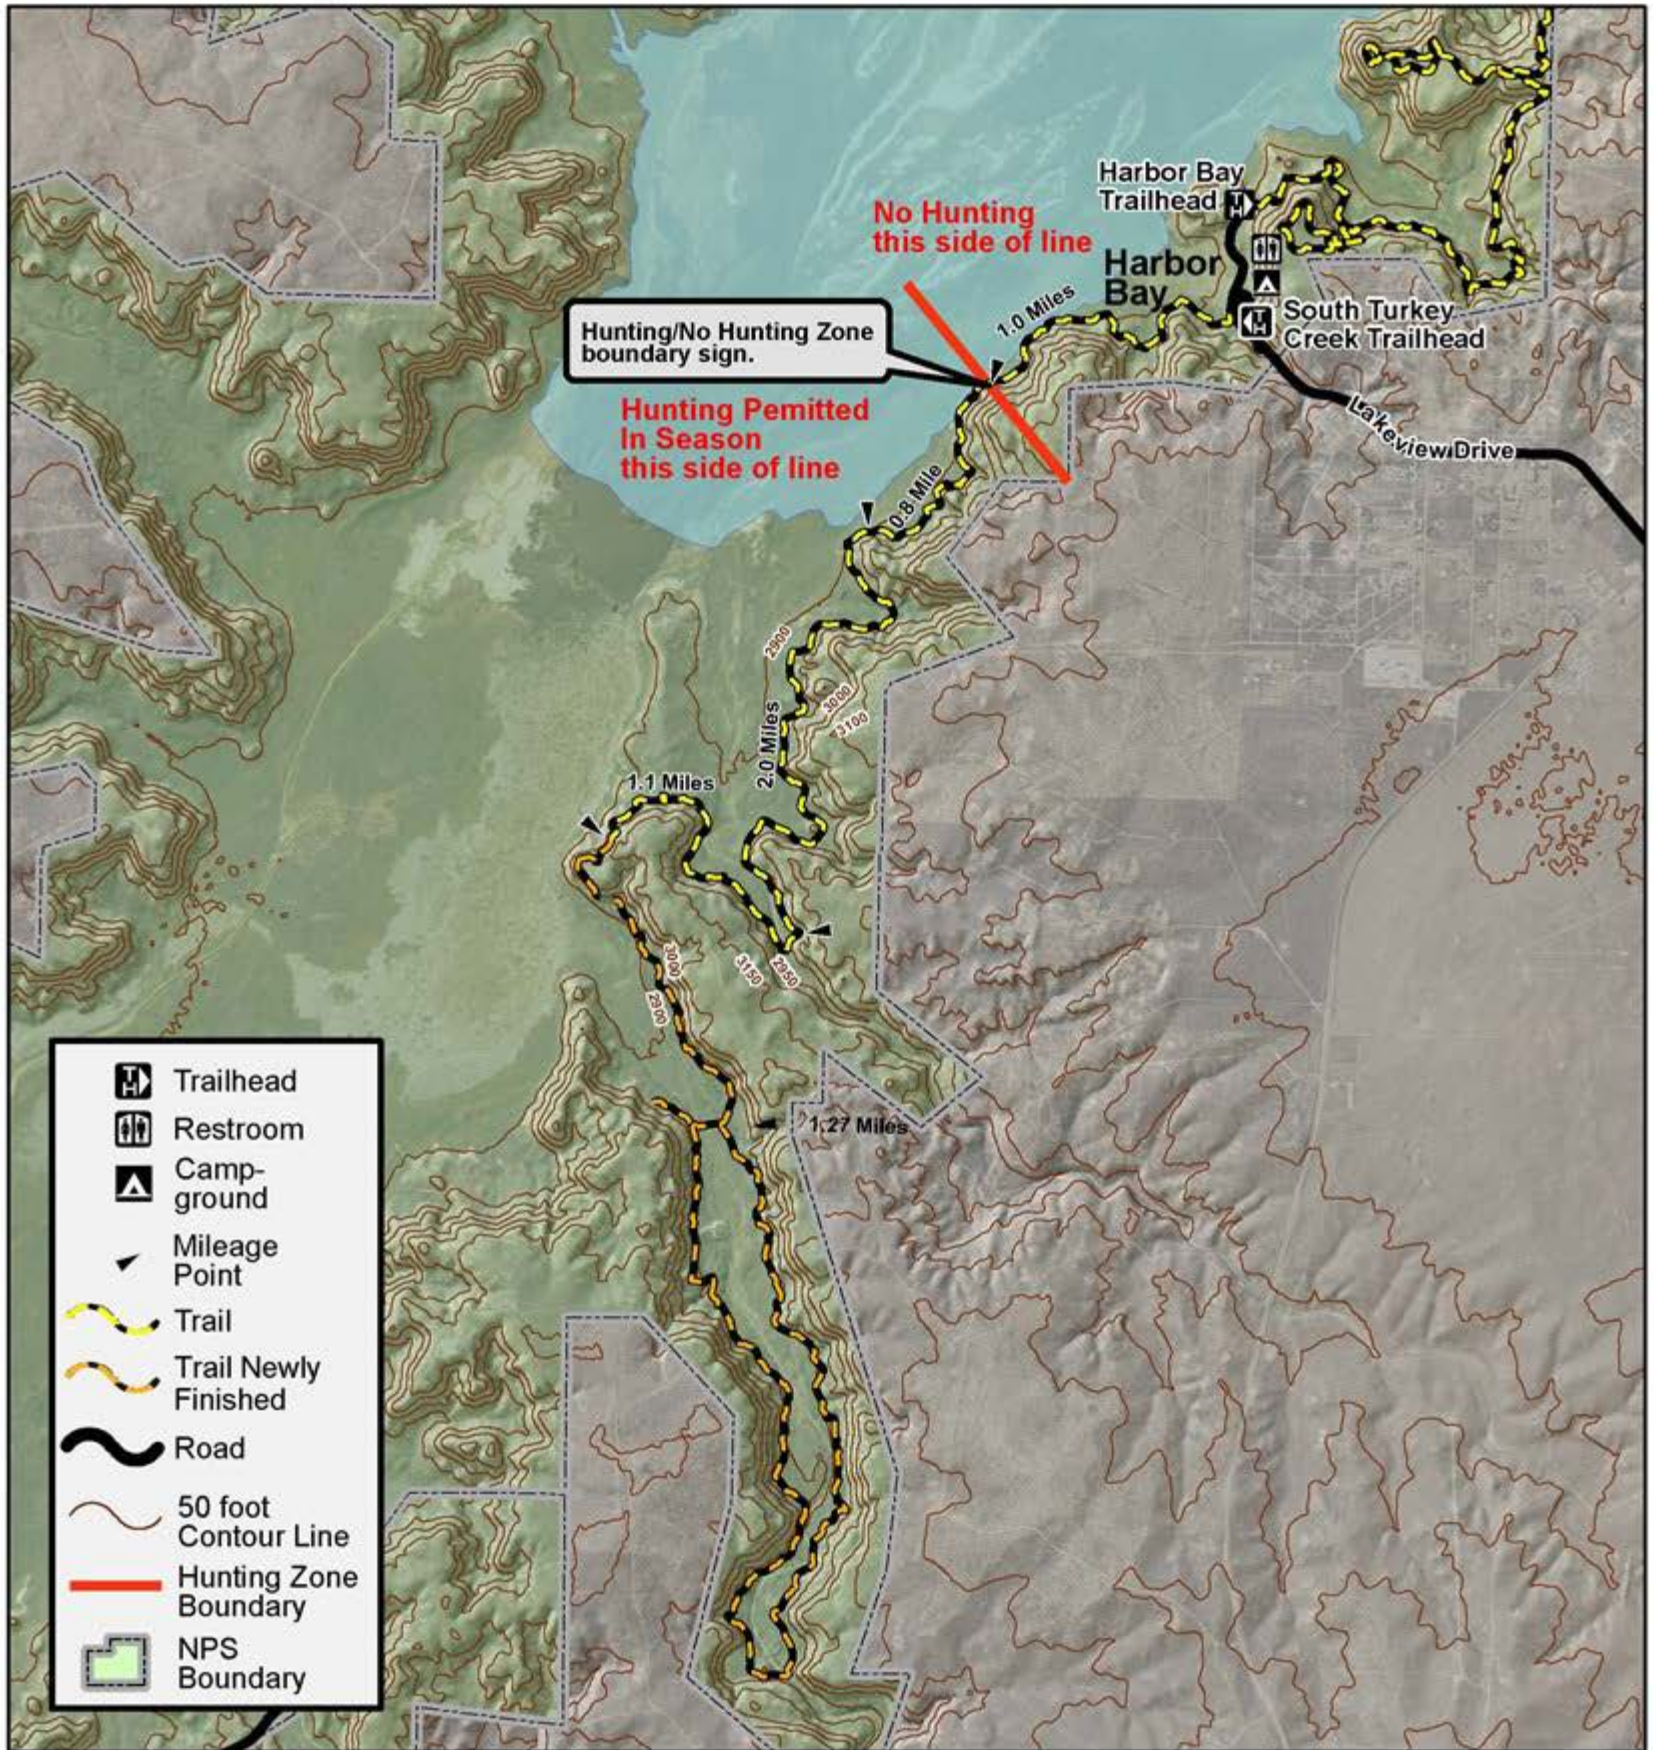

# South Turkey Creek Trail

- Trailhead
- Restroom
- Camp-ground
- Mileage Point
- Trail
- Trail Newly Finished
- Road
- 50 foot Contour Line
- Hunting Zone Boundary
- NPS Boundary

Scale 1:40,000  
Contour Interval 50 feet