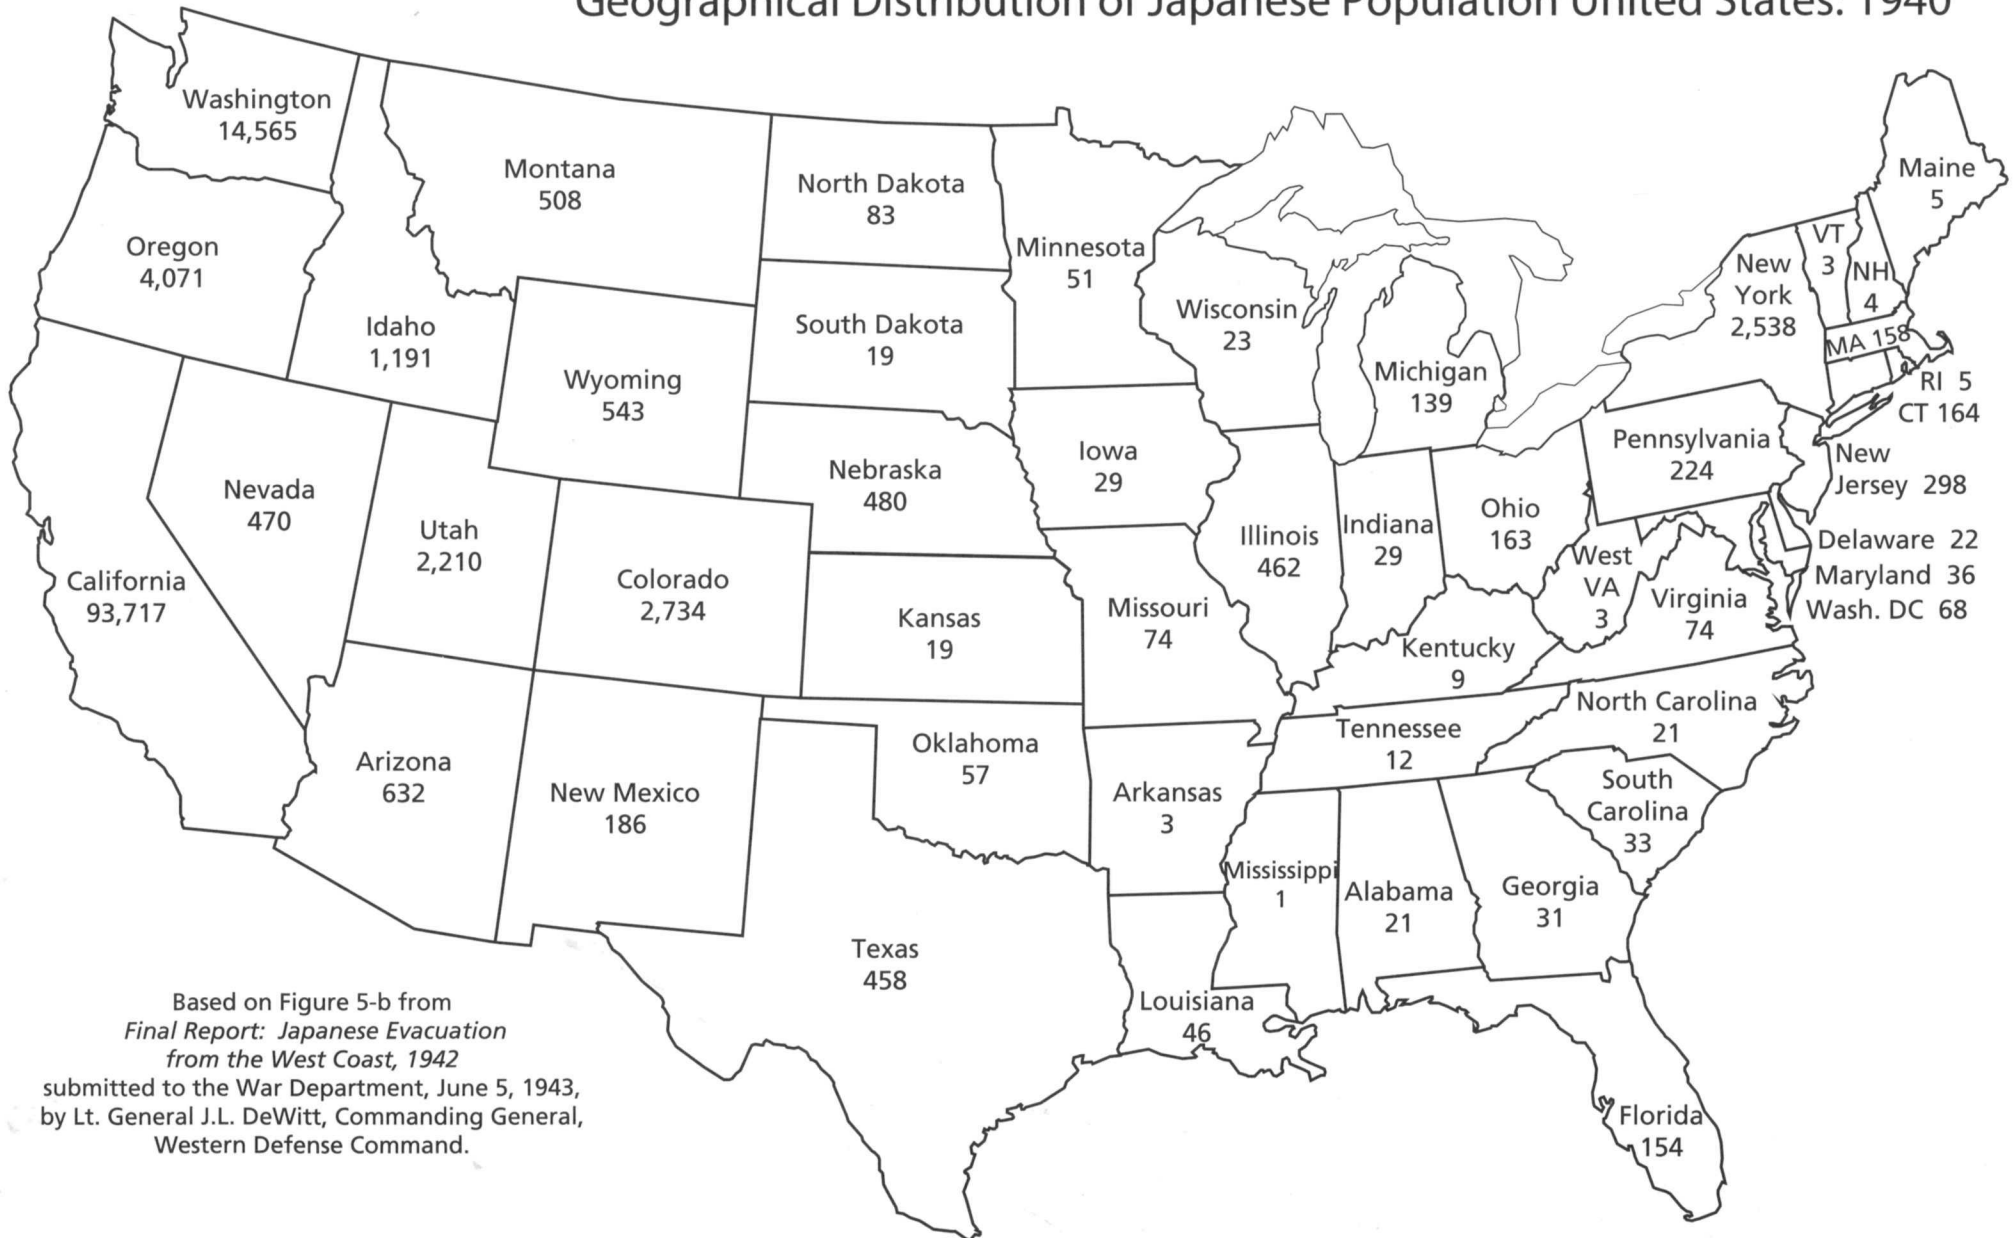

Manzanar

National Historic Site
National Park Service
U.S. Department of the Interior

"Geographical Distribution of Japanese Population United States: 1940"

Based on Figure 5-b from
*Final Report: Japanese Evacuation
from the West Coast, 1942*
submitted to the War Department, June 5, 1943,
by Lt. General J.L. DeWitt, Commanding General,
Western Defense Command.