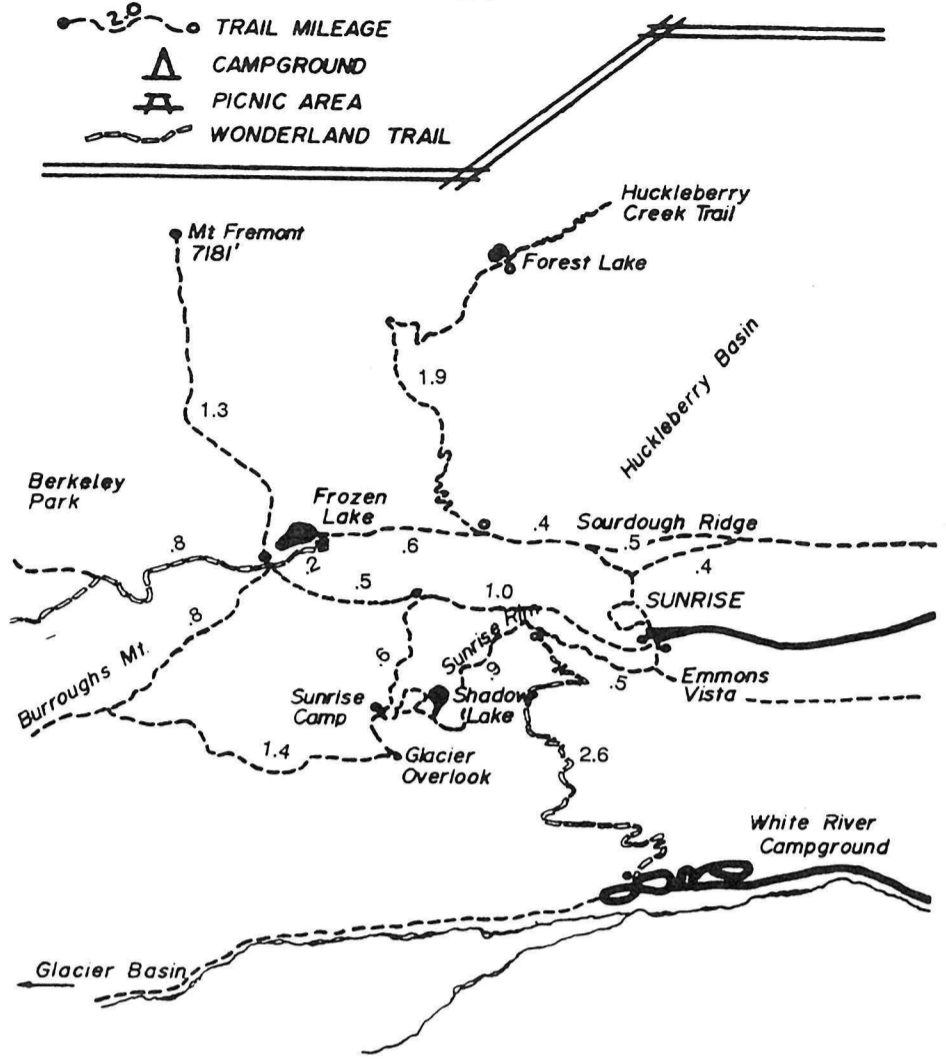

MOUNT RAINIER NATIONAL PARK

-  DRIVE - IN CAMPGROUND
-  RANGER STATION
-  FIRE LOOKOUT
-  SHELTER
-  SURFACED ROADWAY
-  UNSURFACED ROADWAY
-  PARK BOUNDARY
-  TRAIL

PARADISE TRAILS

Stay On Marked Trails
Do NOT Pick Flowers
No Pets On Trails
Picnic In Designated Areas Only

TRAILS AT SUNRISE

TRAILS AT LONGMIRE & COUGAR ROCK