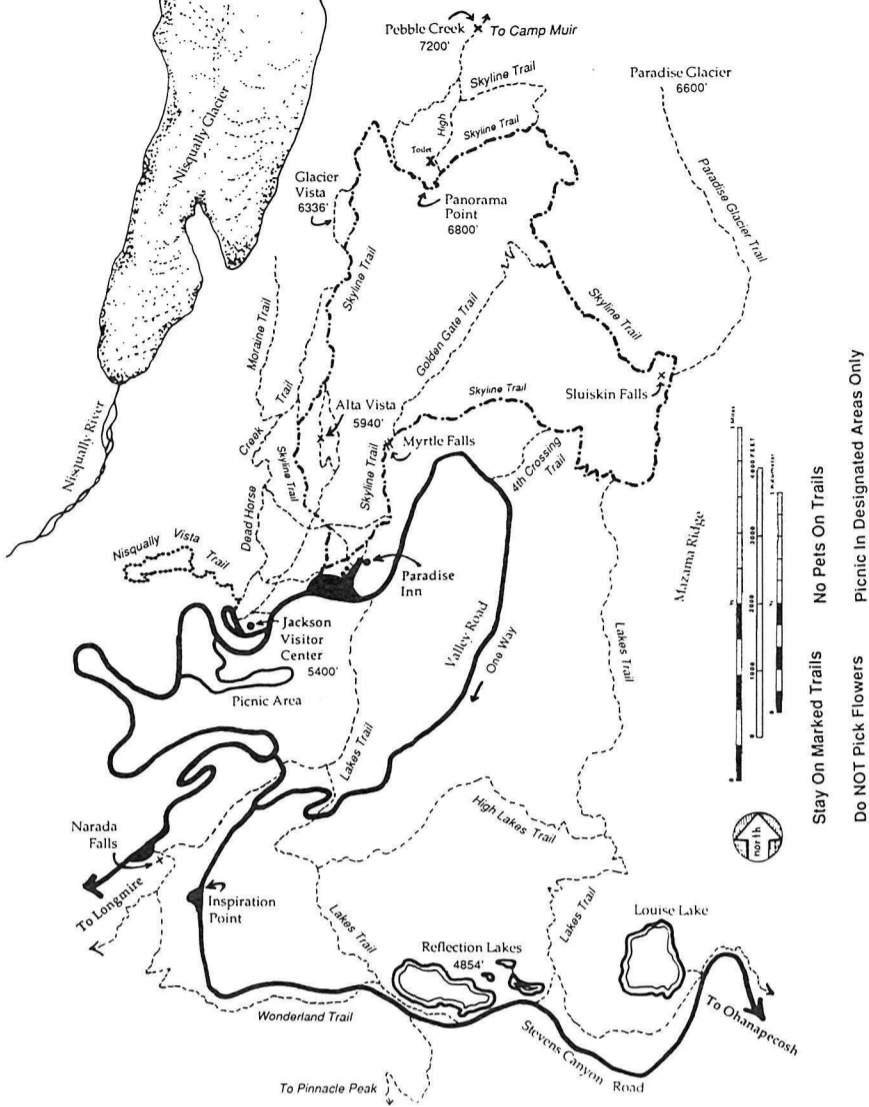

MOUNT RAINIER NATIONAL PARK

-  DRIVE - IN CAMPGROUND
-  RANGER STATION
-  FIRE LOOKOUT
-  SHELTER
-  SURFACED ROADWAY
-  UNSURFACED ROADWAY
-  PARK BOUNDARY
-  TRAIL

PARADISE TRAILS

Stay On Marked Trails
Do NOT Pick Flowers
No Pets On Trails
Picnic In Designated Areas Only

TRAILS AT SUNRISE

TRAILS AT LONGMIRE & COUGAR ROCK