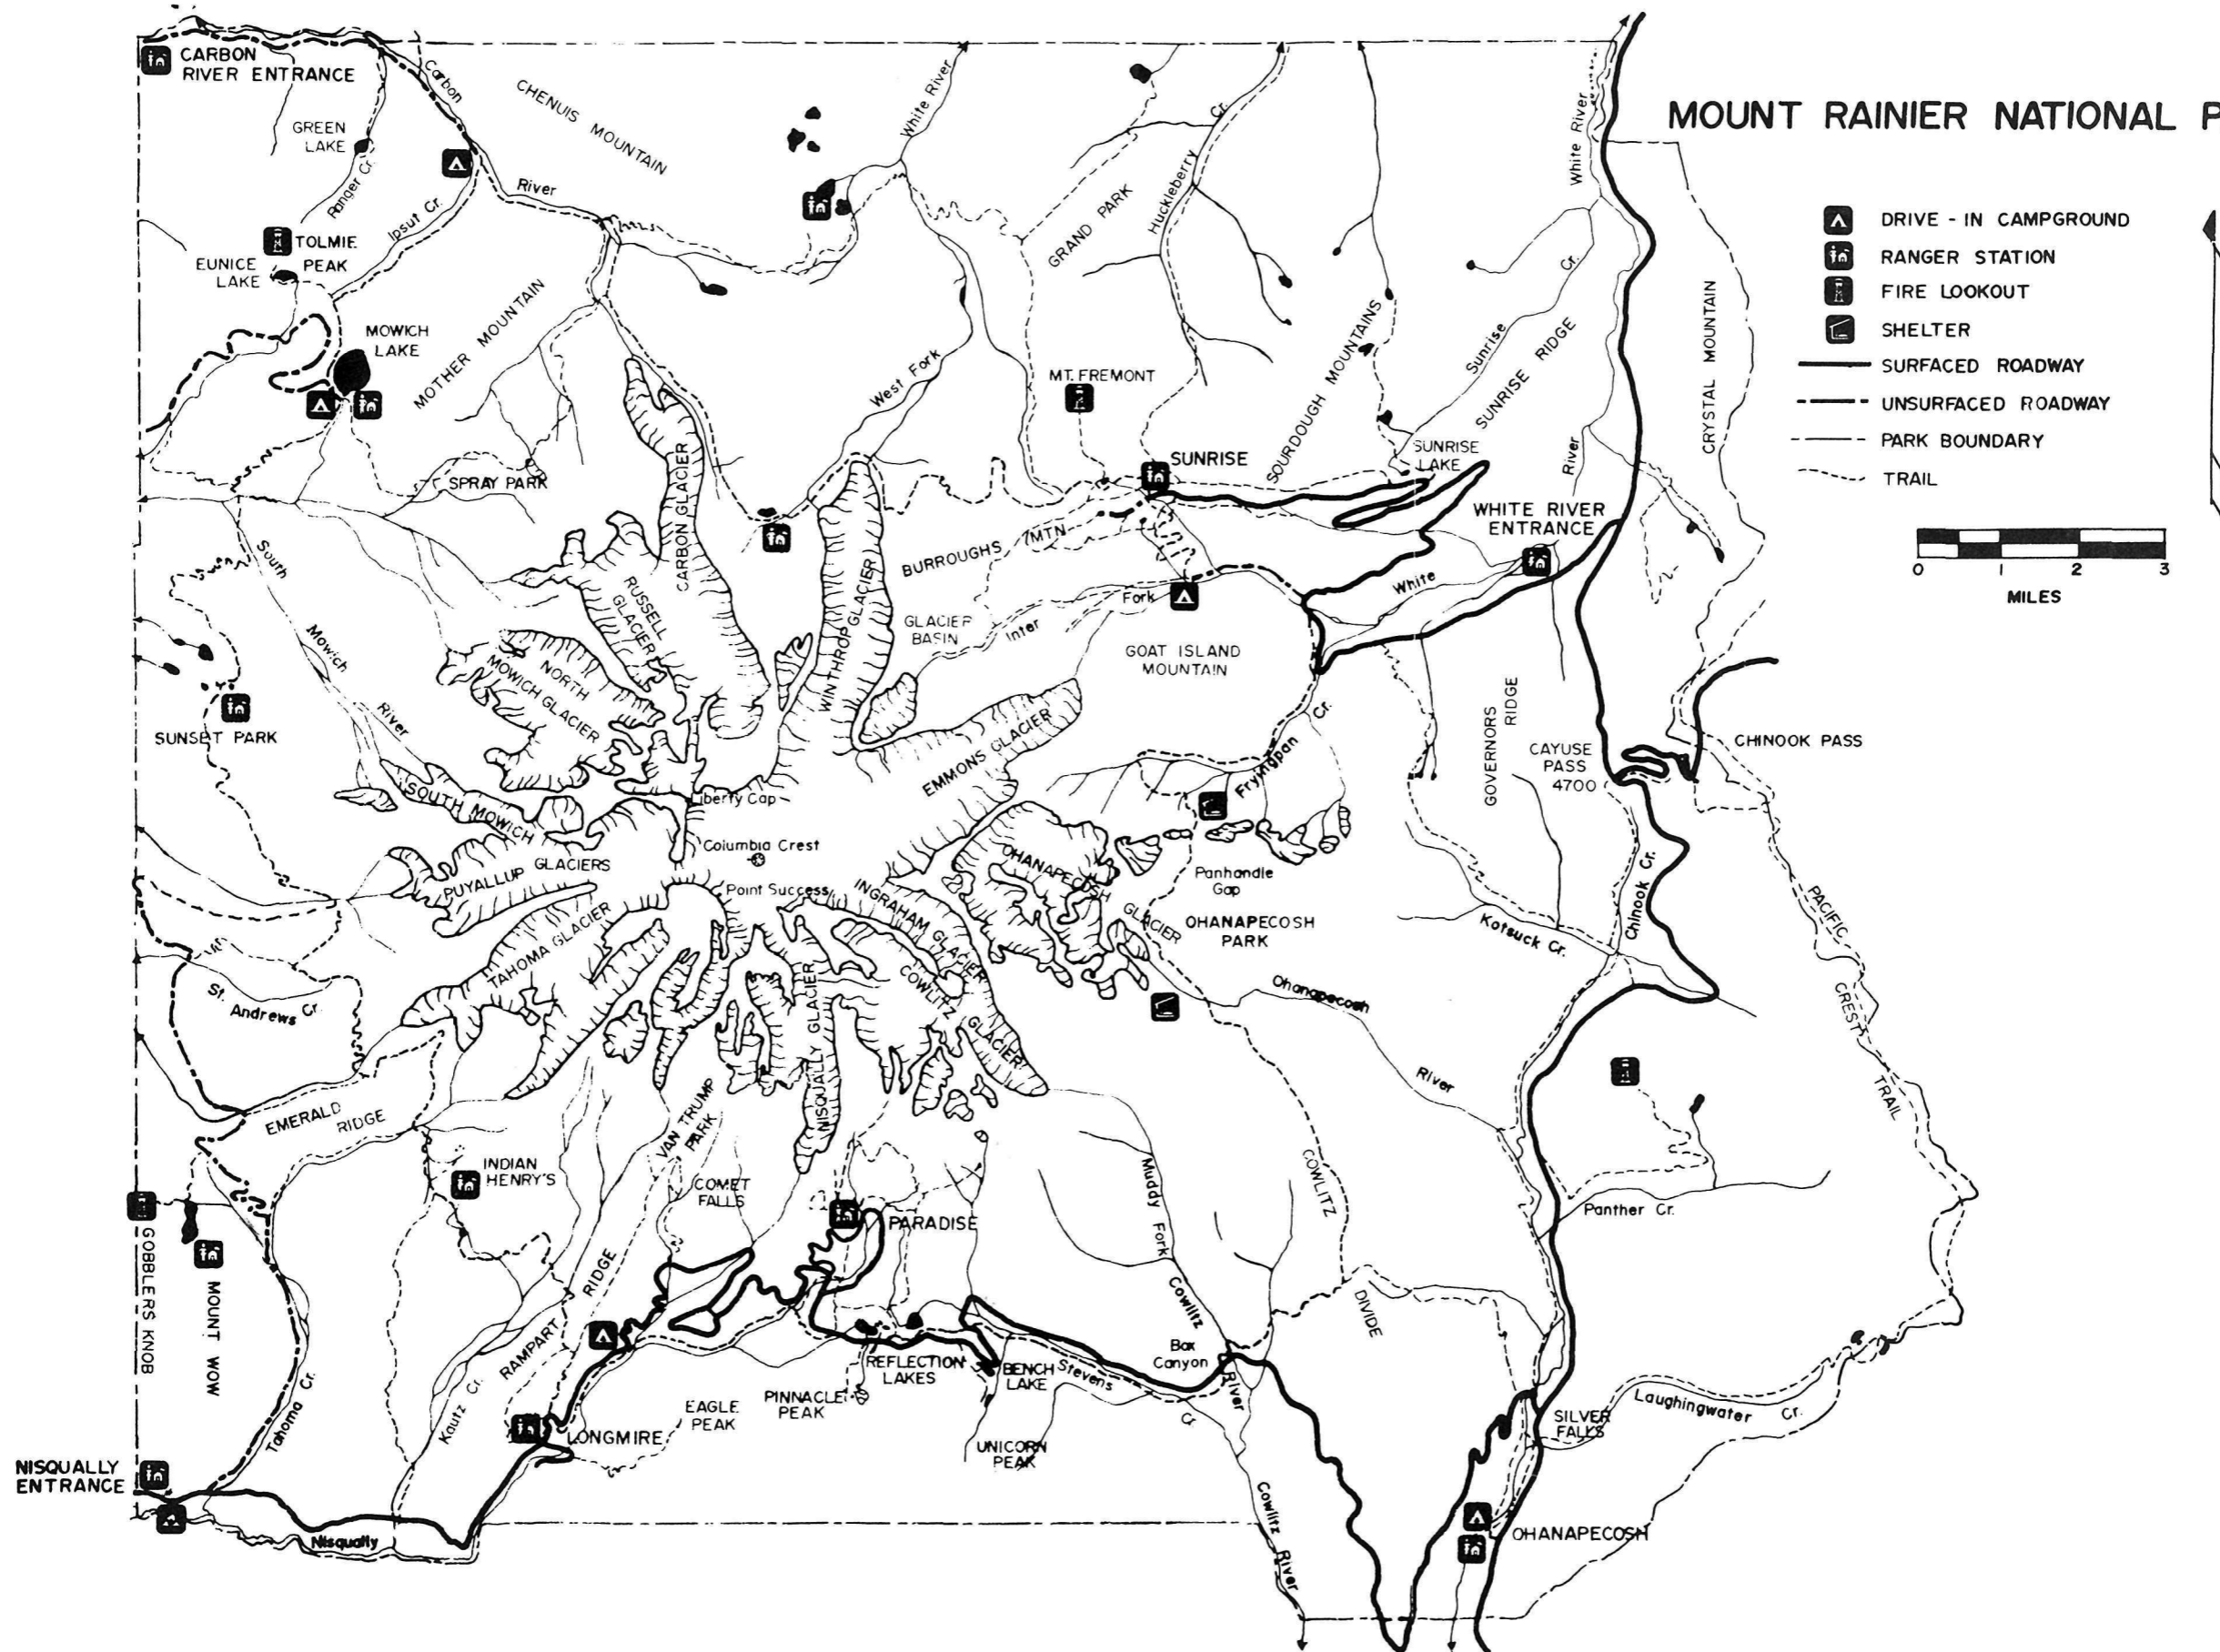

MOUNT RAINIER NATIONAL PARK

-  DRIVE - IN CAMPGROUND
-  RANGER STATION
-  FIRE LOOKOUT
-  SHELTER
-  SURFACED ROADWAY
-  UNSURFACED ROADWAY
-  PARK BOUNDARY
-  TRAIL

PARADISE TRAILS

Stay On Marked Trails
Do NOT Pick Flowers
No Pets On Trails
Picnic In Designated Areas Only

TRAILS AT SUNRISE

TRAILS AT LONGMIRE & COUGAR ROCK