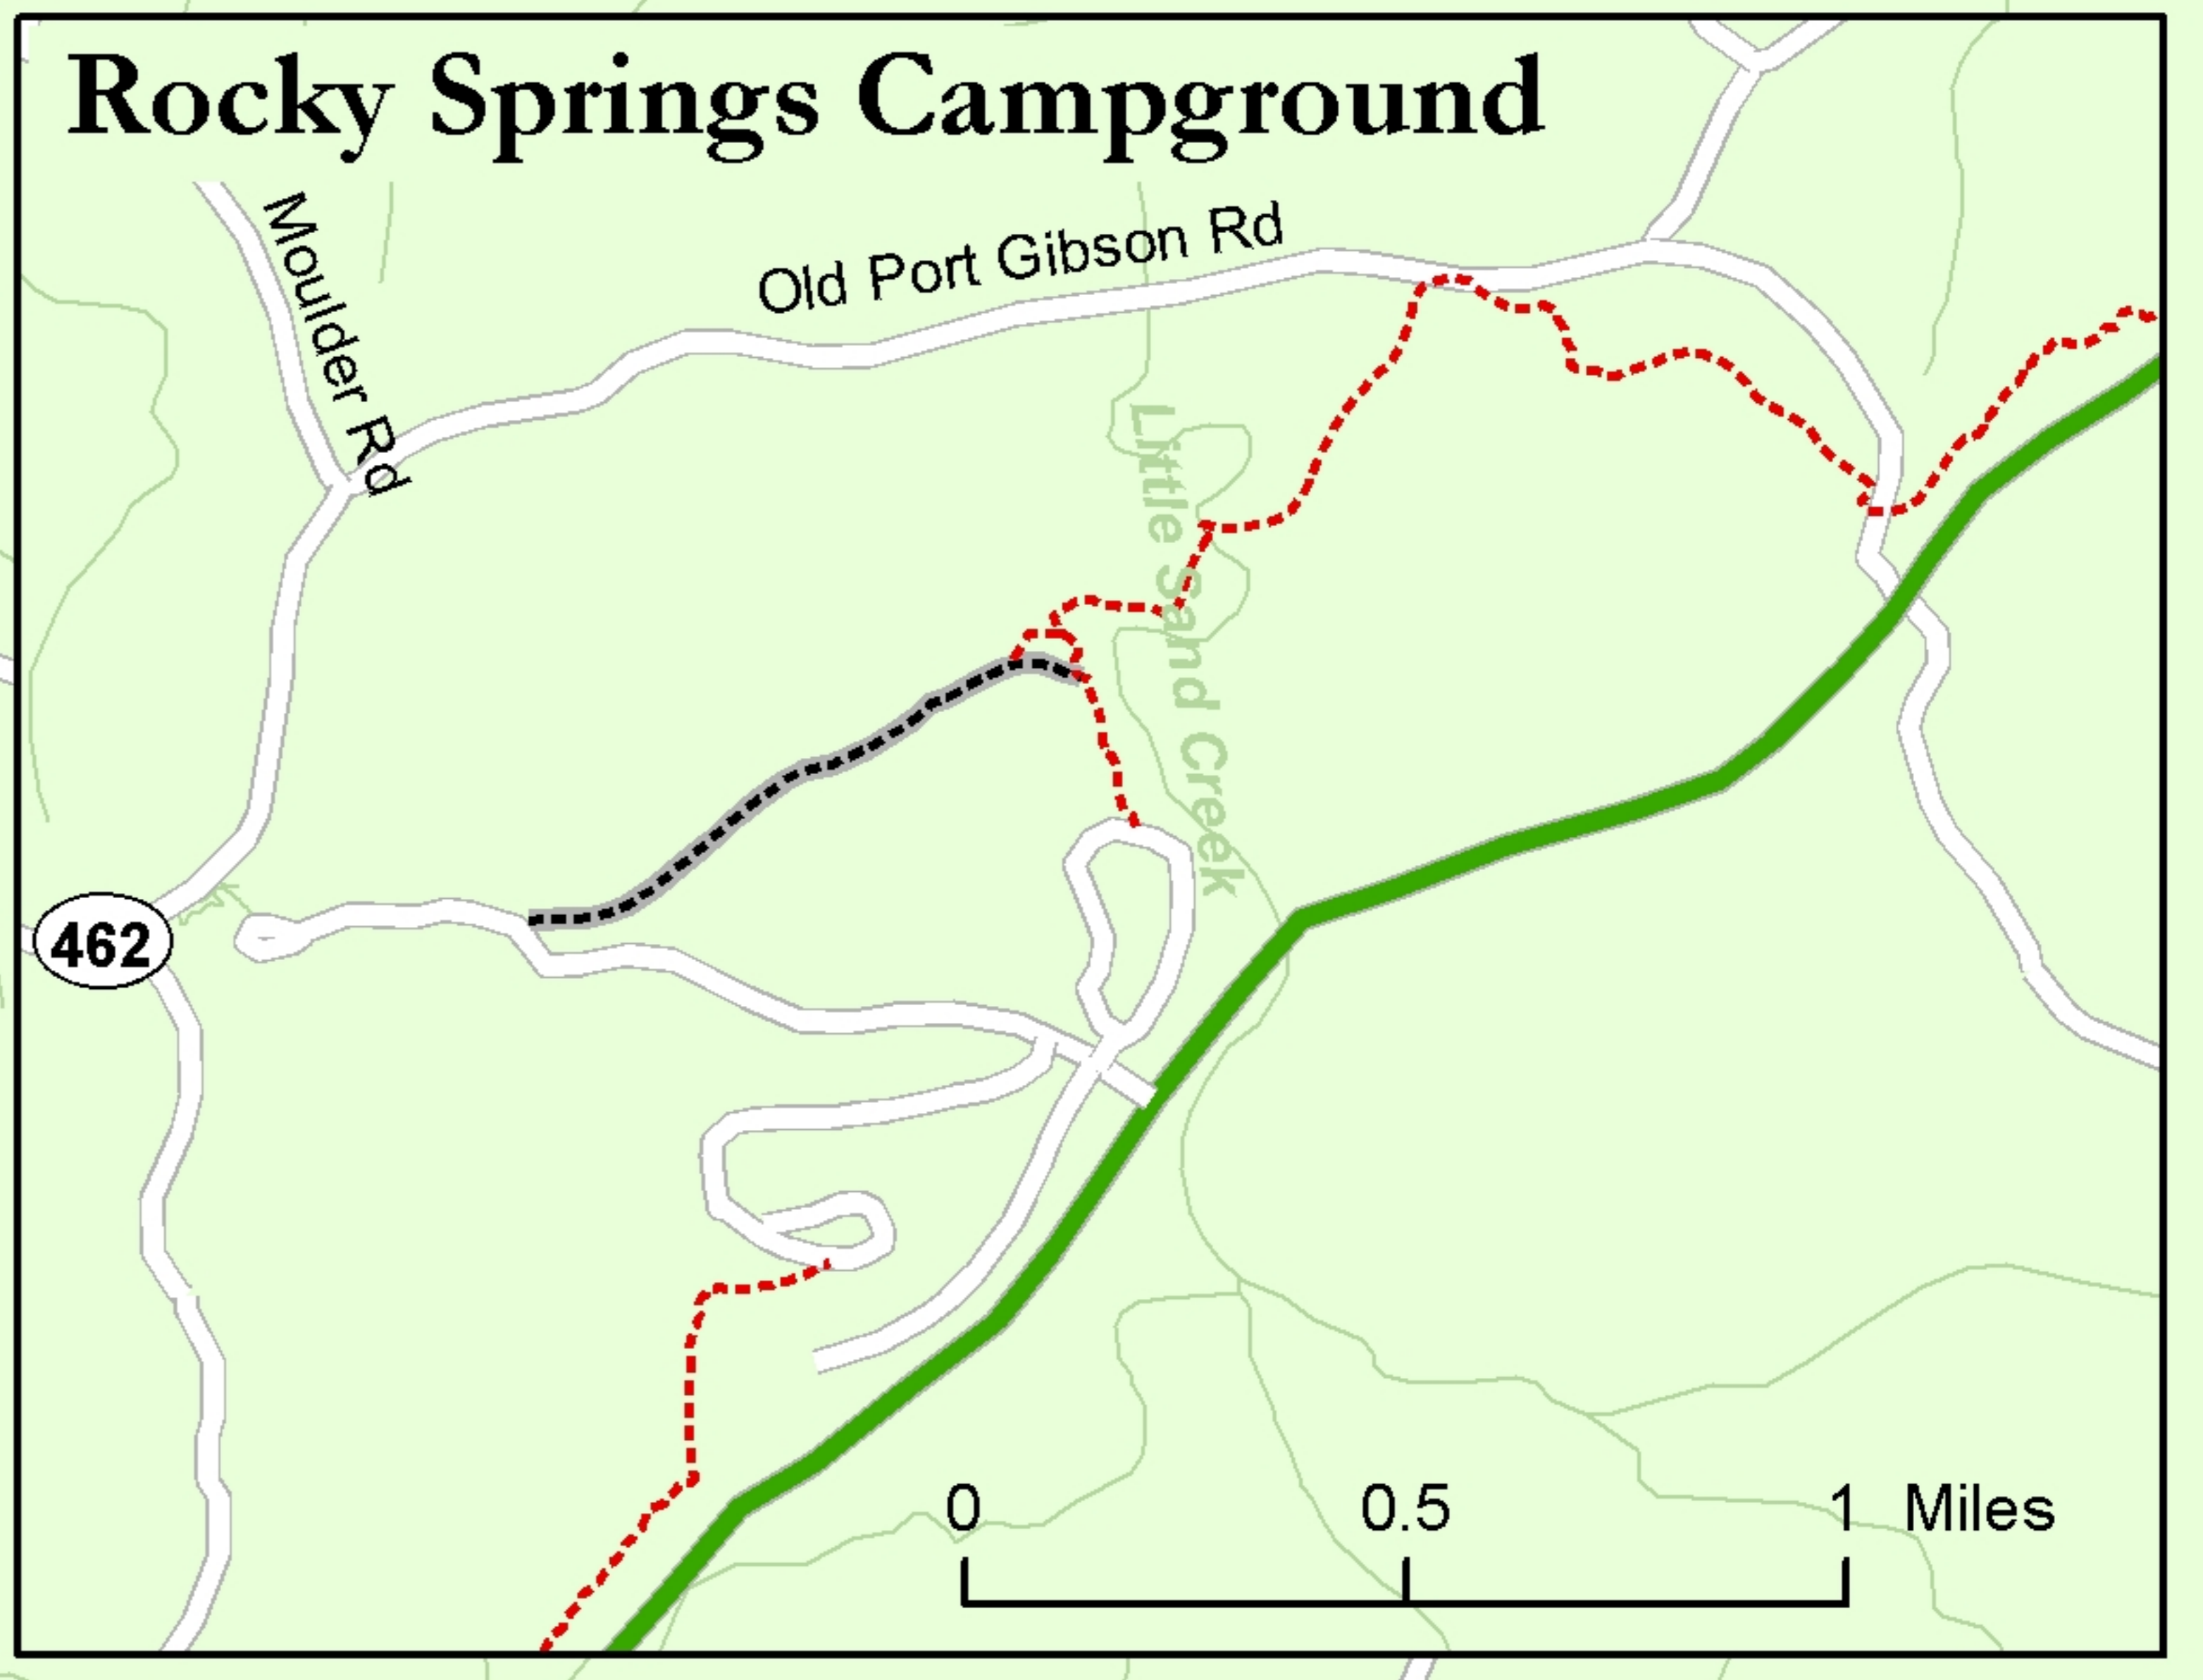

Natchez Trace National Scenic Trail

Port Gibson District
Parkway Milepost 52.4 - 59.4

LEGEND

- National Scenic Trail
- Old Trace
- Natchez Trace Parkway
- Camping
- Hiking Trail
- National Scenic Trail
- Picnic Area
- Ranger Station
- Restrooms
- Self-guiding Trail
- Staging Area
- Telephone

0 0.3 0.6 1.2 Miles

Rocky Springs
see detail map

-
-
-
-
-
-
-