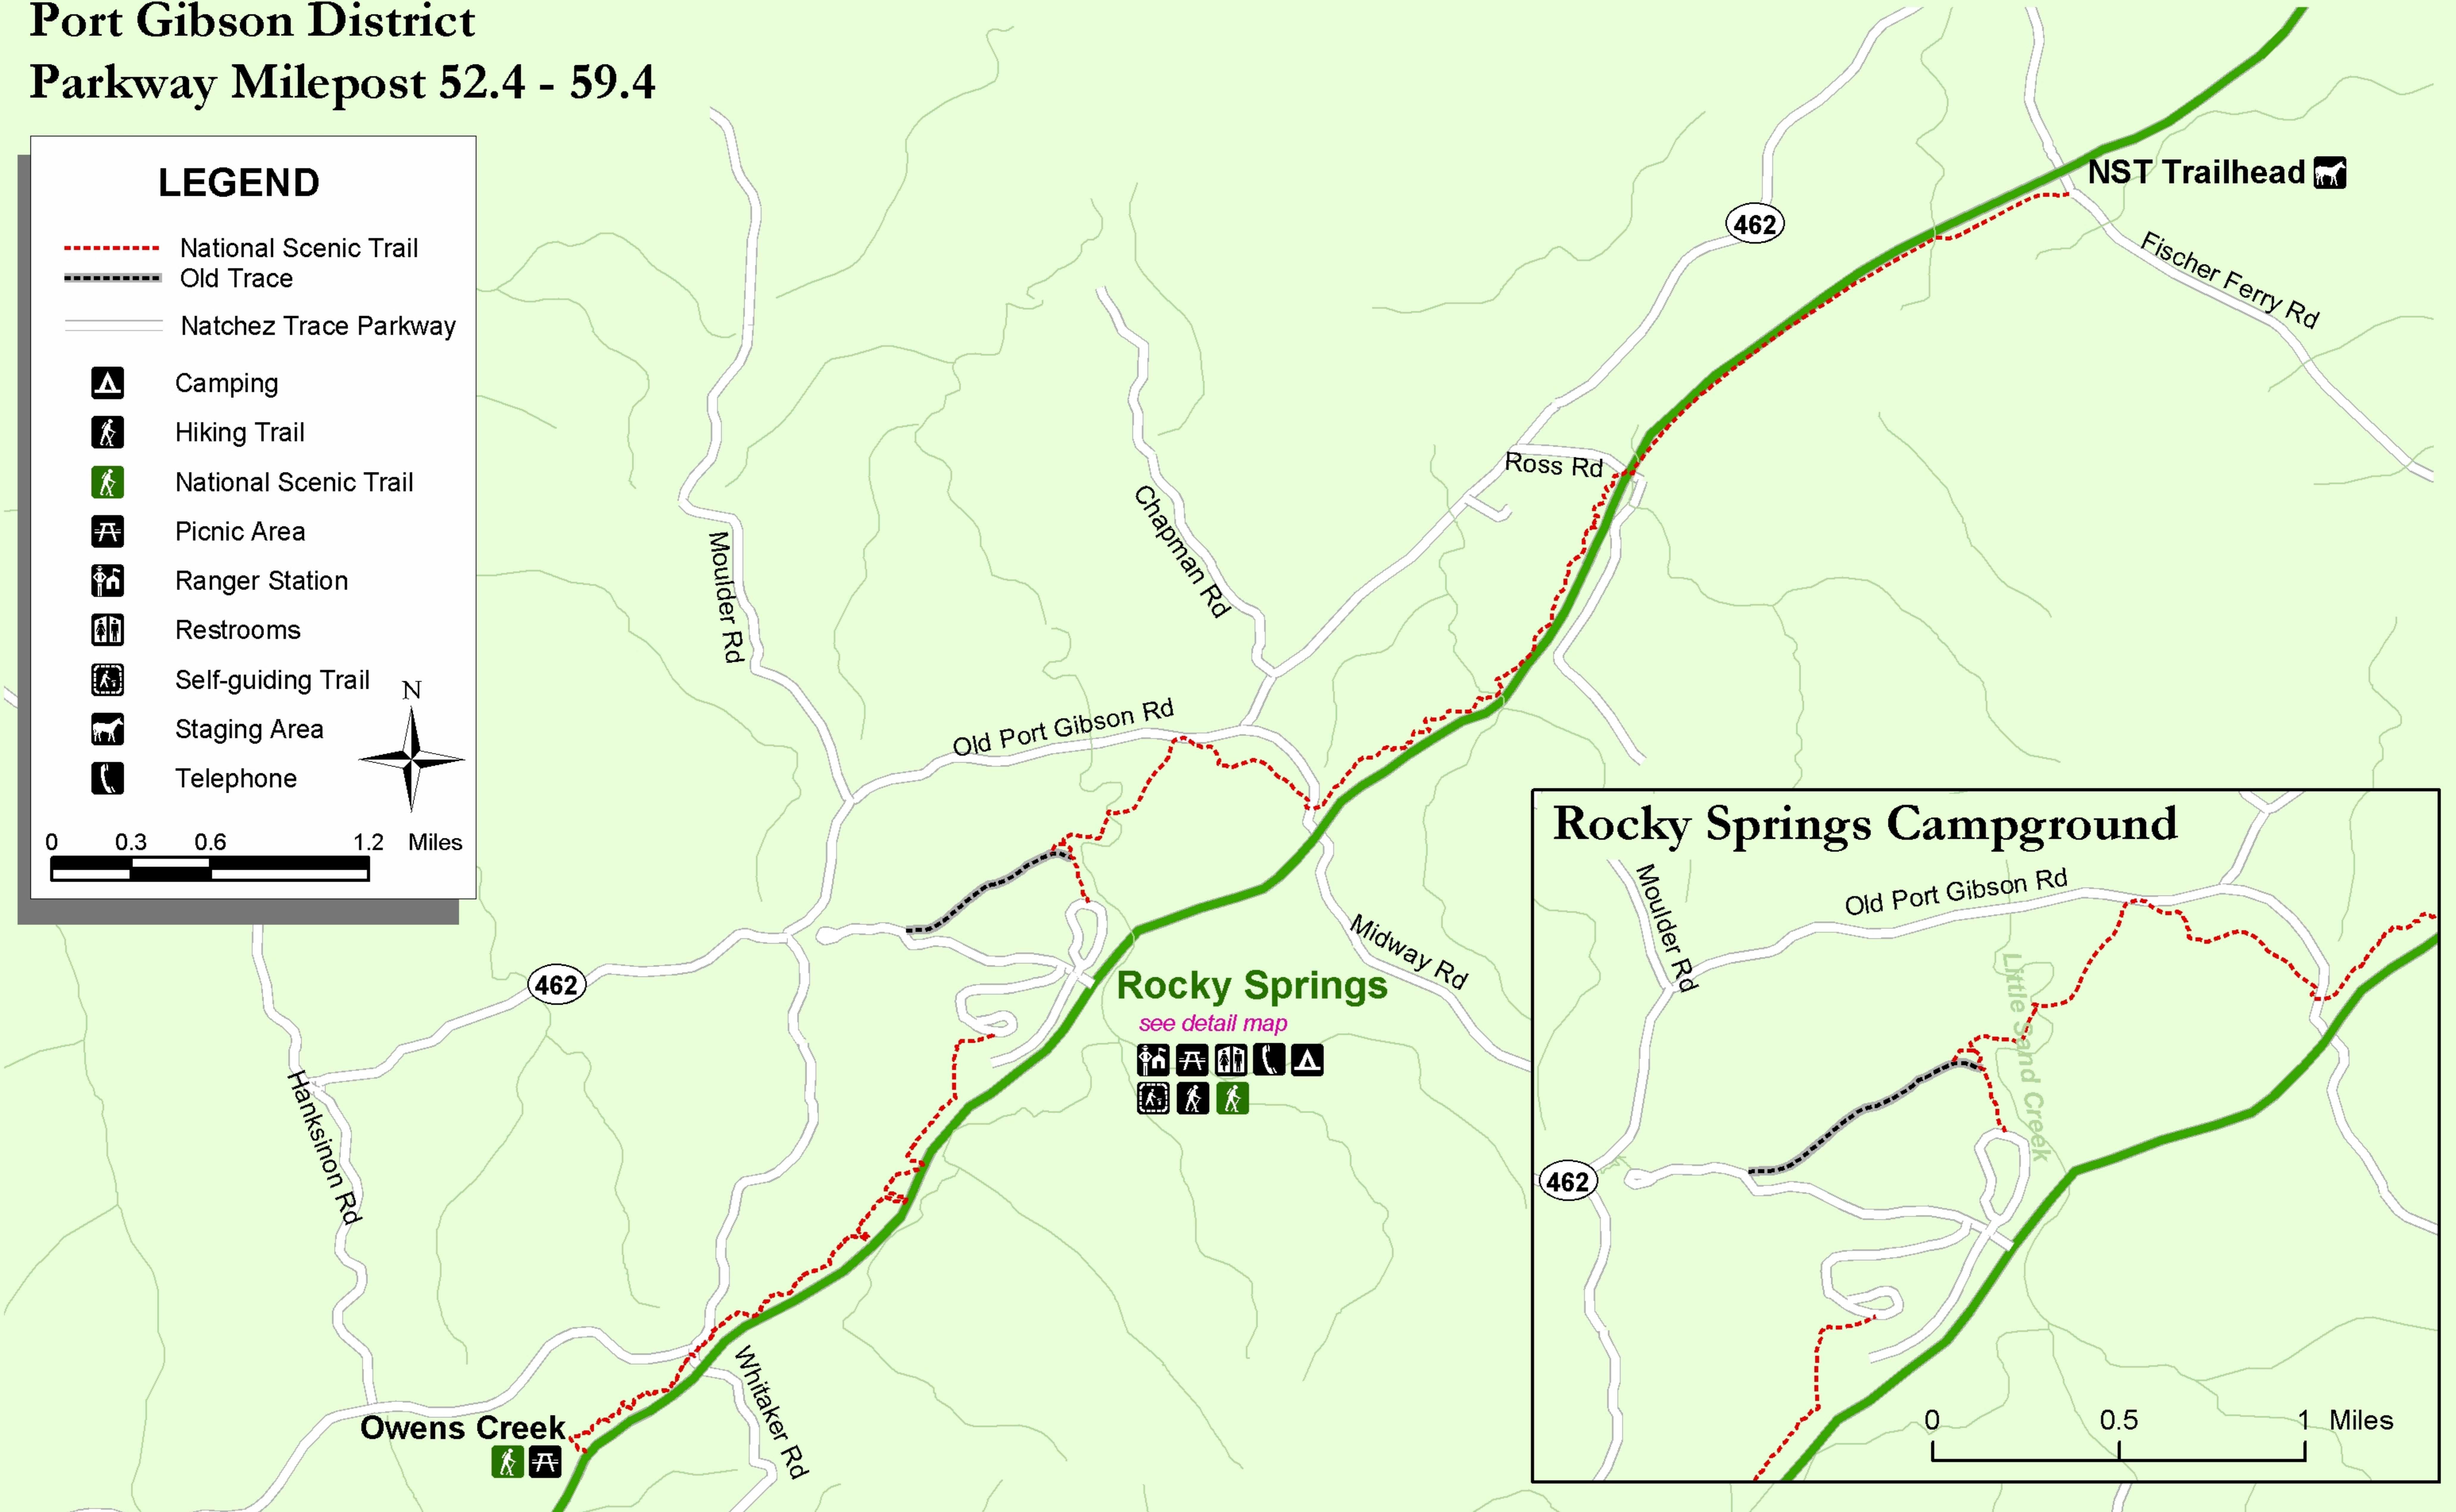

Natchez Trace National Scenic Trail

Port Gibson District
Parkway Milepost 52.4 - 59.4

LEGEND

- National Scenic Trail
- Old Trace
- Natchez Trace Parkway
- Camping
- Hiking Trail
- National Scenic Trail
- Picnic Area
- Ranger Station
- Restrooms
- Self-guiding Trail
- Staging Area
- Telephone

0 0.3 0.6 1.2 Miles

Rocky Springs
see detail map

-
-
-
-
-
-
-