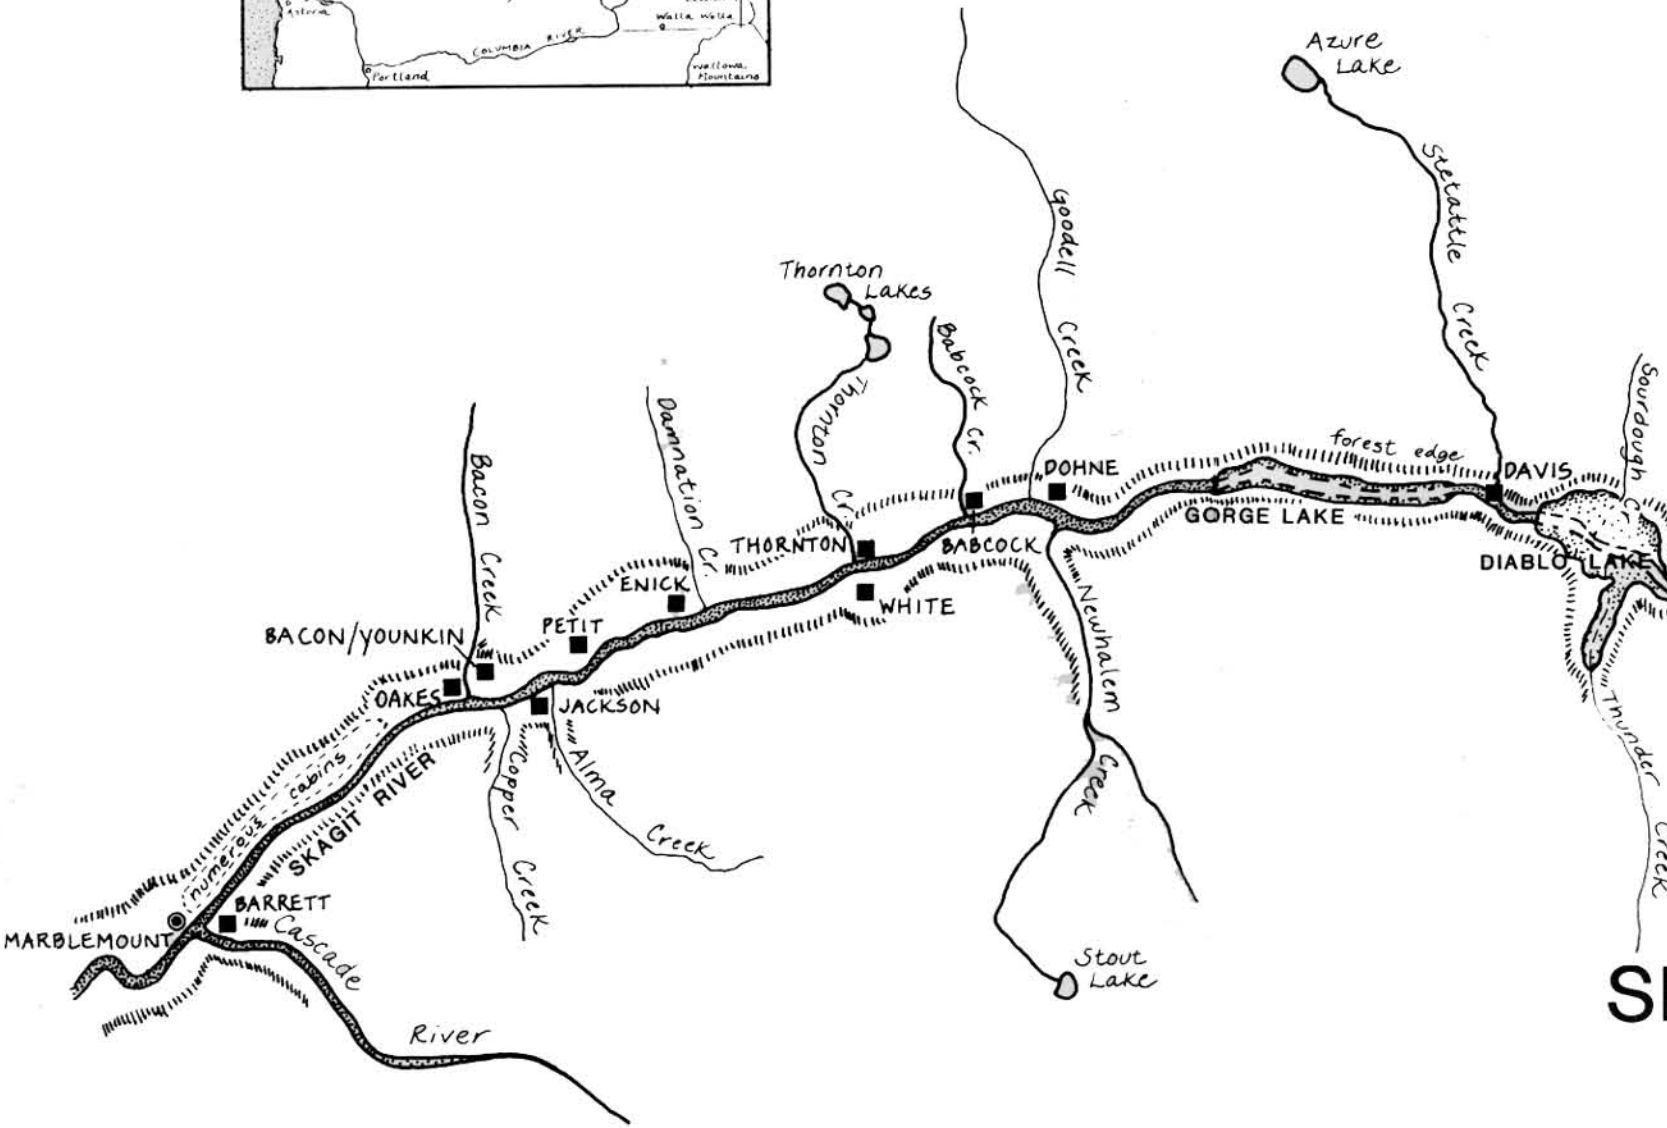

COMPILED FROM: 1894 GLO Survey Map of T35N R11E  
 1906 GLO Survey Map of T37N R11E, R12E  
 1917 Okanogan National Forest Map  
 1974 USGS Map of North Cascades National Park, Washington

△ N  
 NO SCALE

# SKAGIT RIVER CORRIDOR