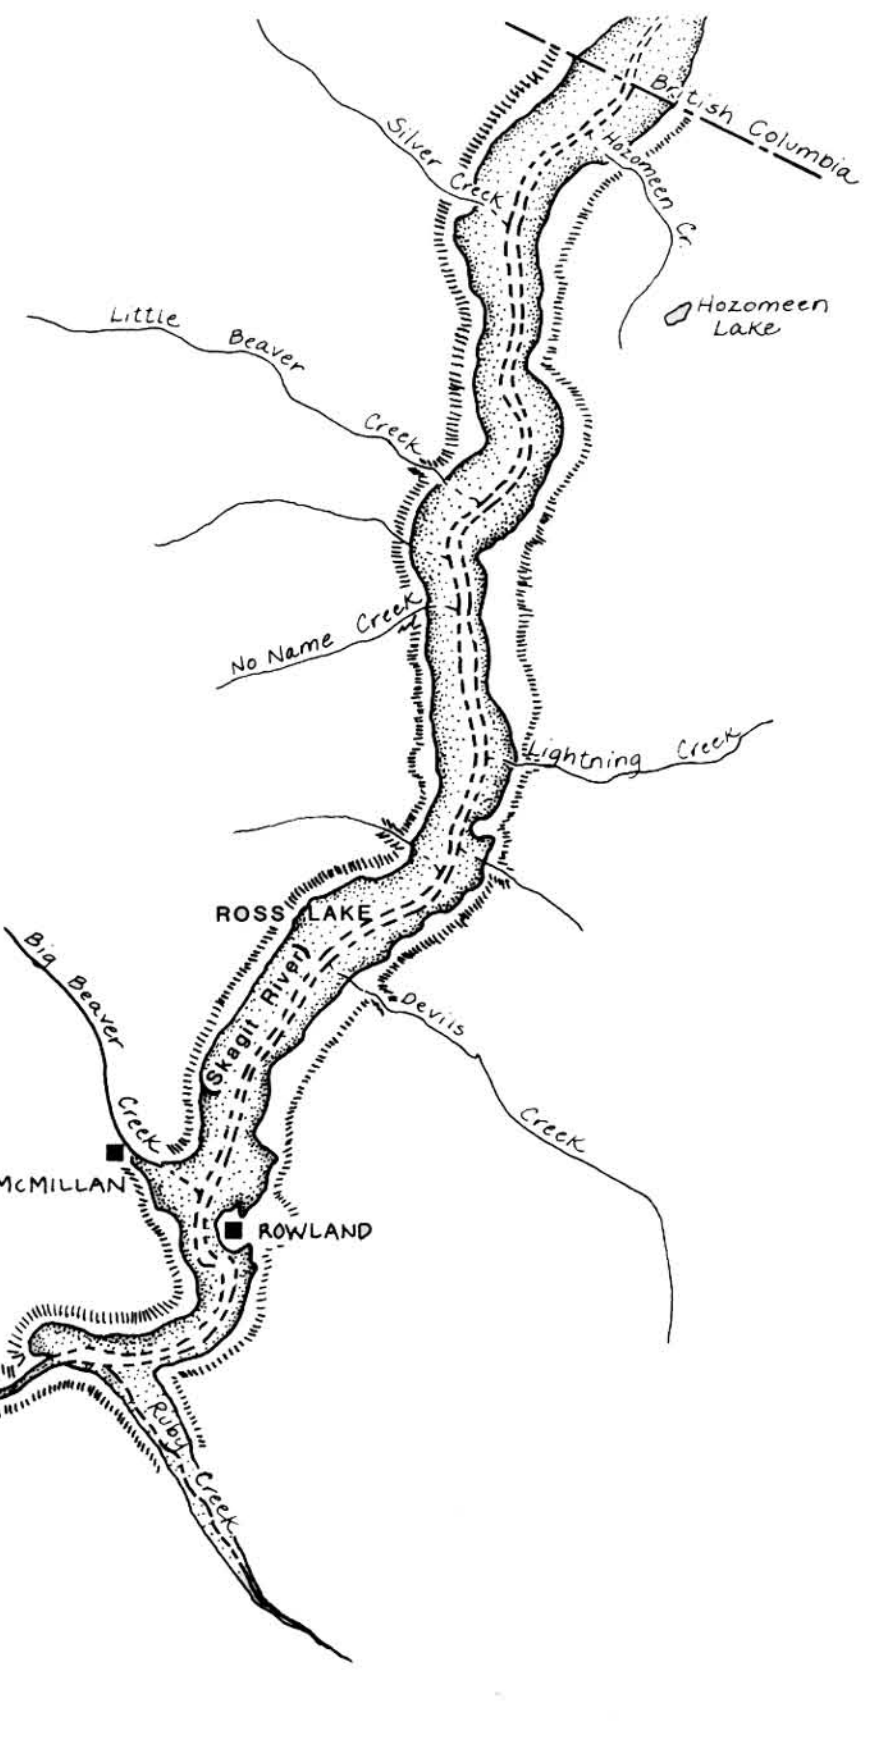

COMPILED FROM: 1894 GLO Survey Map of T35N R11E  
 1906 GLO Survey Map of T37N R11E, R12E  
 1917 Okanogan National Forest Map  
 1974 USGS Map of North Cascades National Park, Washington

△ N  
 NO SCALE

# SKAGIT RIVER CORRIDOR