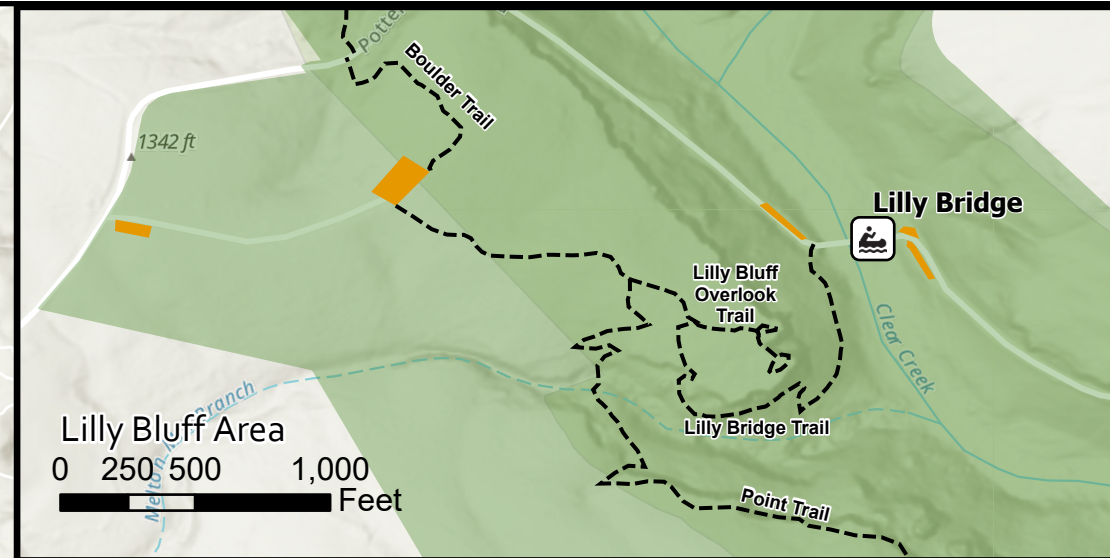

Trails Map

Produced by BISO GIS OFFICE
NAD83 UTM Zone 16N

D:\2020 GIS Projects\OBRI Trail Map\OBRI Trail Map.aprx

-  Boat Launch
-  hike
-  Obed WSR
-  Catoosa WMA
-  Parking