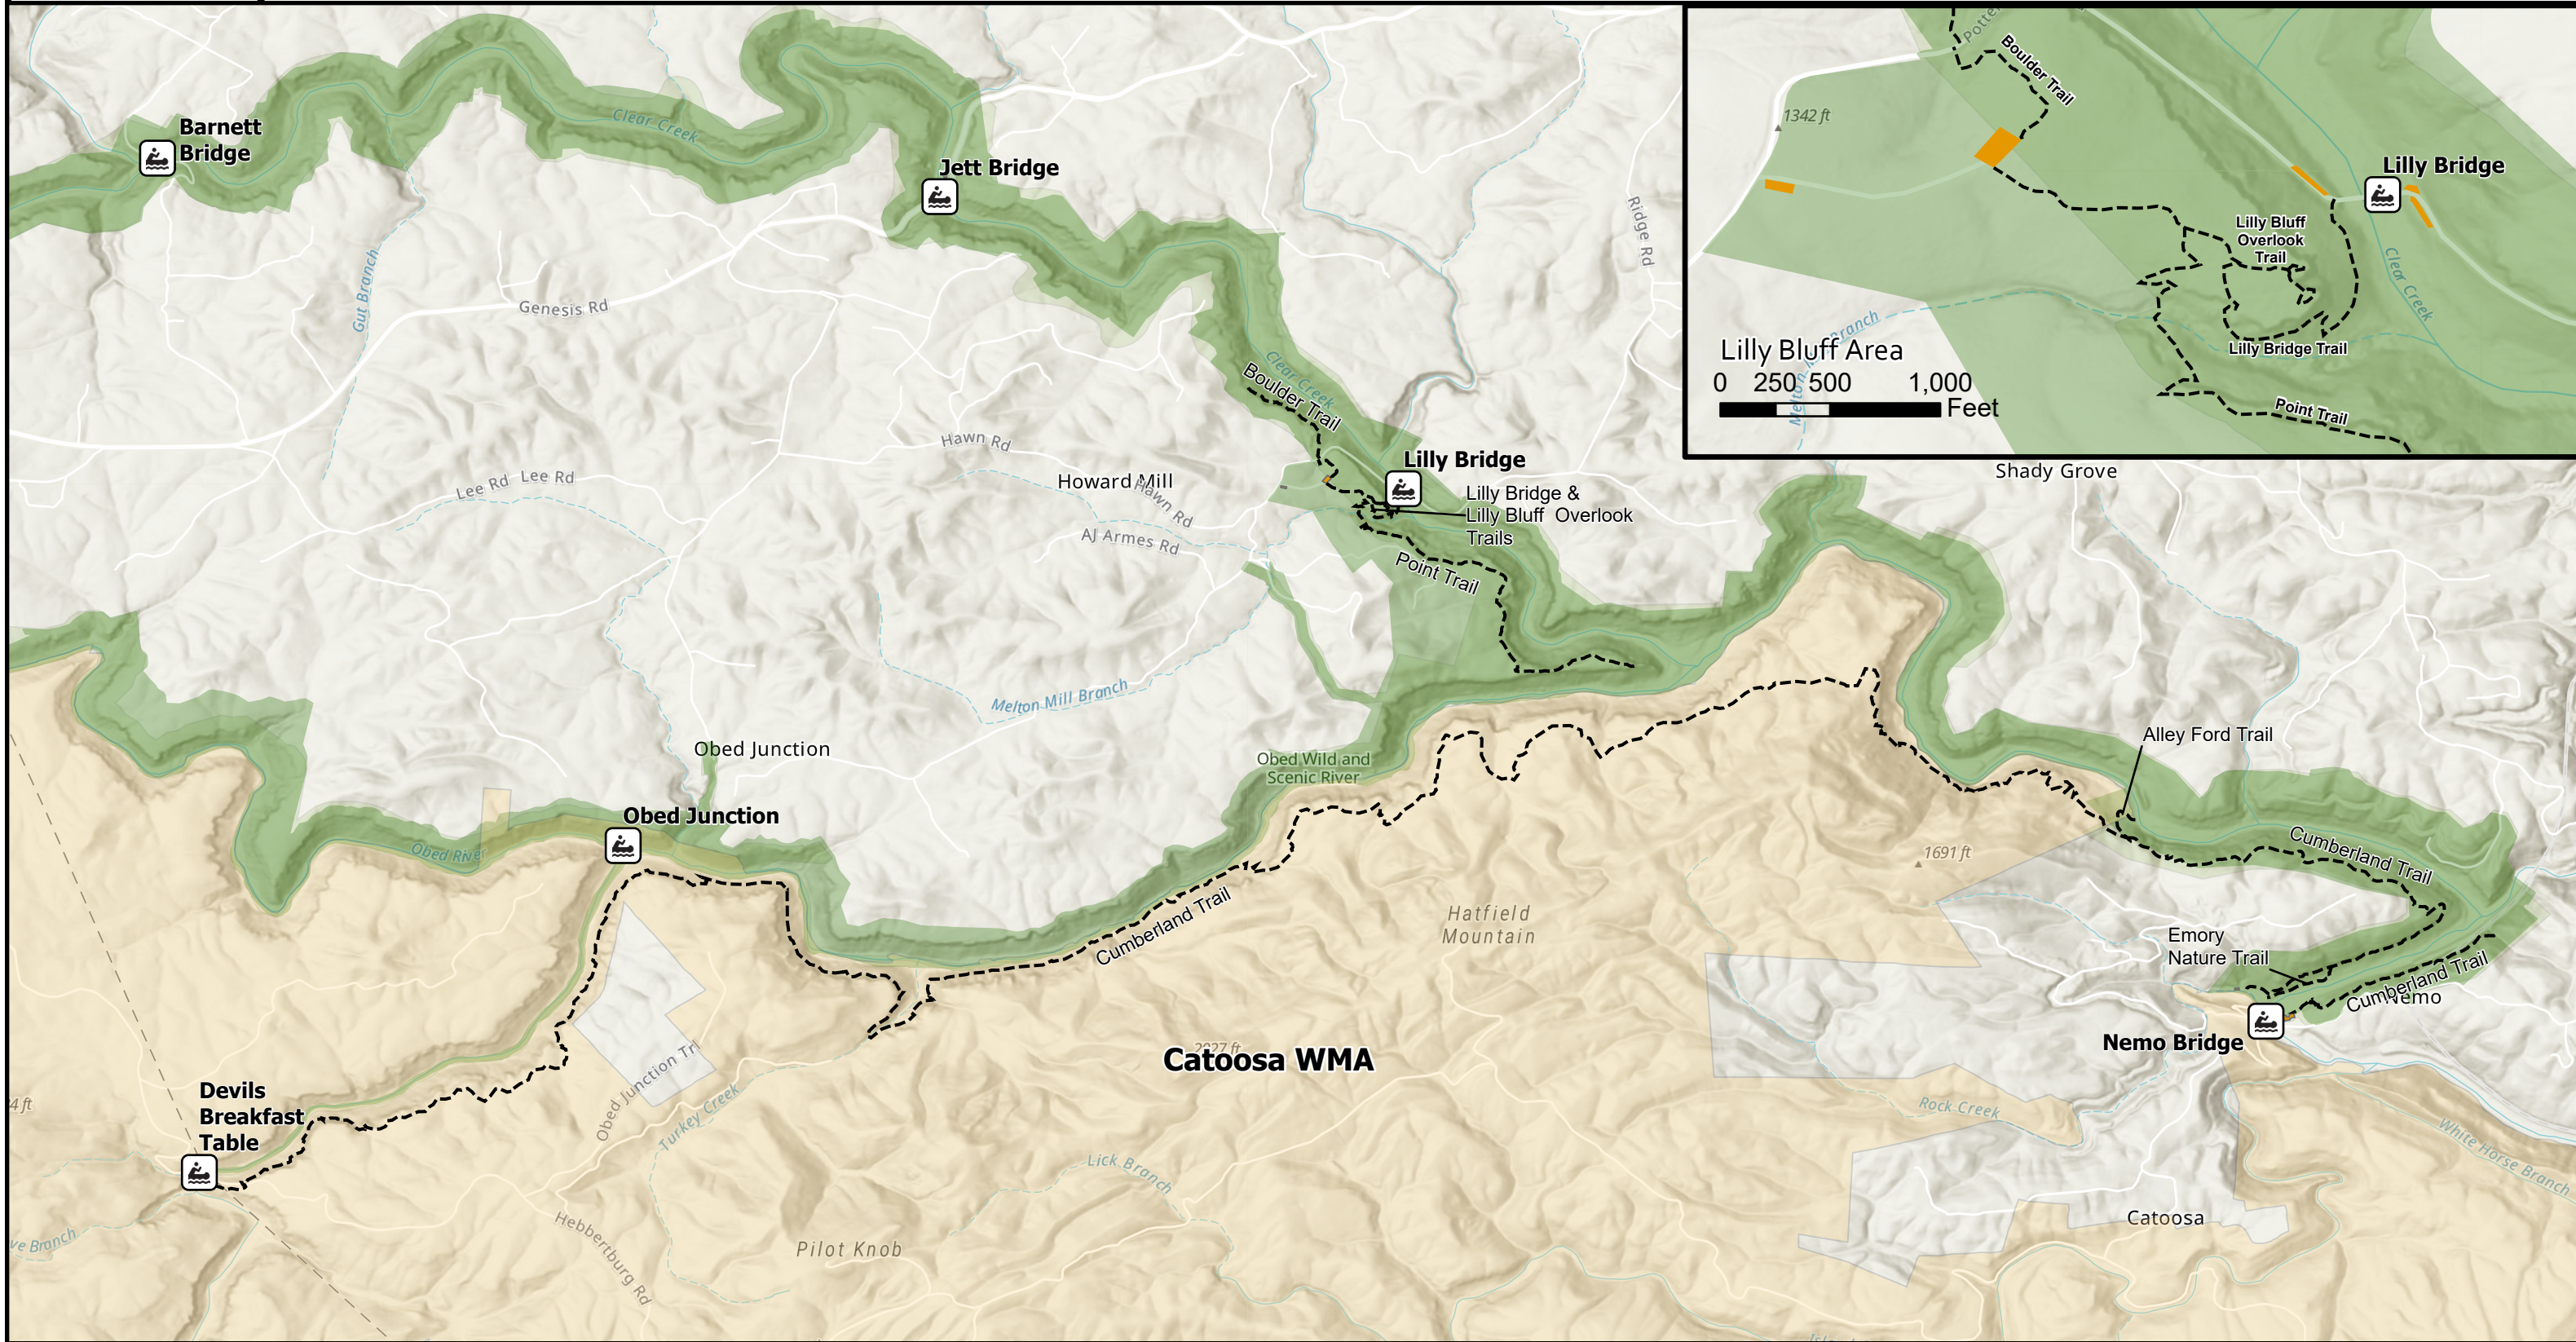

Trails Map

Produced by BISO GIS OFFICE
NAD83 UTM Zone 16N

D:\2020 GIS Projects\OBRI Trail Map\OBRI Trail Map.aprx

-  Boat Launch
-  hike
-  Obed WSR
-  Catoosa WMA
-  Parking