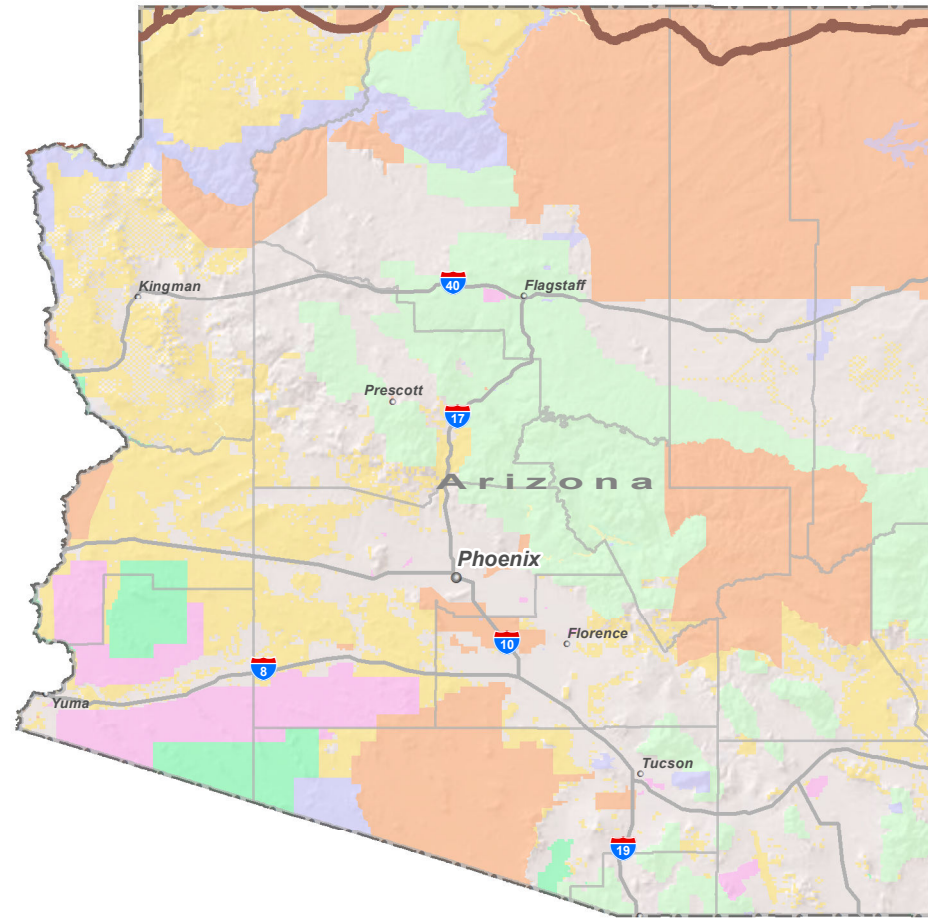

Arizona - Federal Land Ownership

 Old Spanish National Historic Trail

0 50 100
Miles

- | | | |
|---|---|---|
|  Bureau of Land Management |  Department of Defense |  US Forest Service |
|  Bureau of Reclamation |  US Fish and Wildlife |  National Park Service |
|  Other Federal Land |  Other Land |  American Indian Reservation |